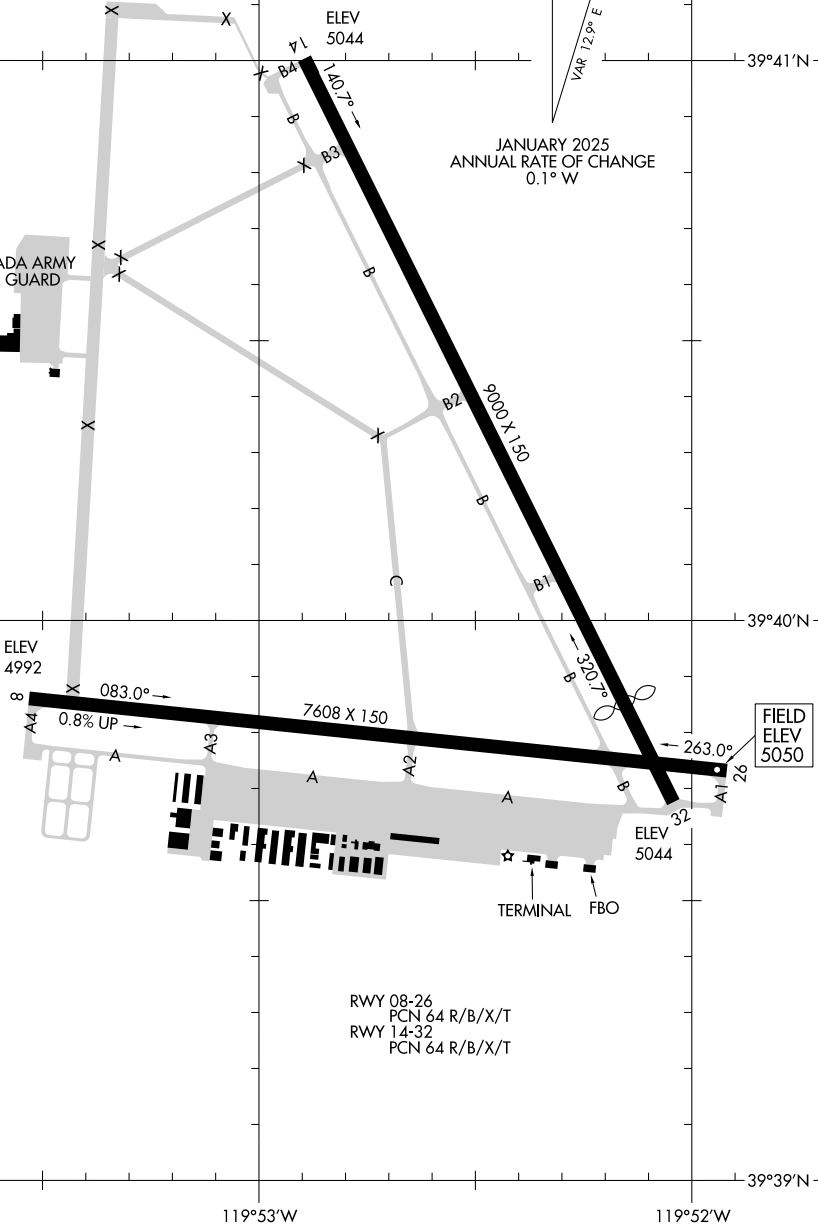

25107

AIRPORT DIAGRAM

AL-524 (FAA)

RENO/STEAD (RTS)

RENO, NEVADA

ASOS-3
135.175
CTAF/UNICOM
122.7

JANUARY 2025
ANNUAL RATE OF CHANGE
0.1° W

ELEV 4992

ELEV 5044

FIELD ELEV 5050

ELEV 5044

TERMINAL FBO

RWY 08-26
PCN 64 R/B/X/T
RWY 14-32
PCN 64 R/B/X/T

SW-4, 15 MAY 2025 to 12 JUN 2025

SW-4, 15 MAY 2025 to 12 JUN 2025

AIRPORT DIAGRAM

25107

RENO, NEVADA

RENO/STEAD (RTS)