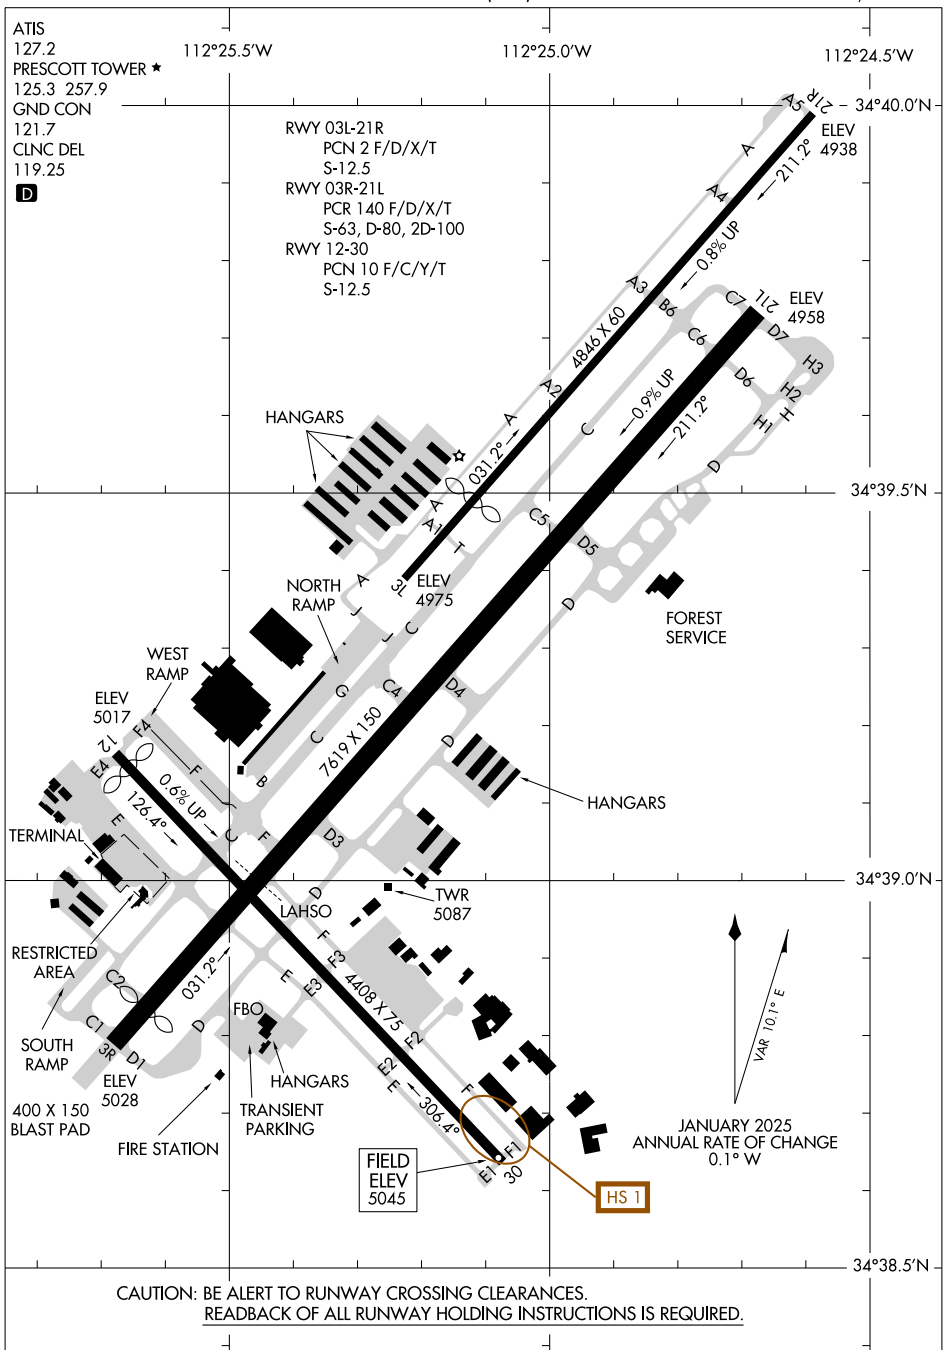

AIRPORT DIAGRAM

PRESCOTT RGNL/ERNEST A LOVE FLD (P.R.C)

AL-546 (FAA)

PRESCOTT, ARIZONA

SW-4, 15 MAY 2025 to 12 JUN 2025

SW-4, 15 MAY 2025 to 12 JUN 2025

AIRPORT DIAGRAM

PRESCOTT, ARIZONA
PRESCOTT RGNL/ERNEST A LOVE FLD (P.R.C)