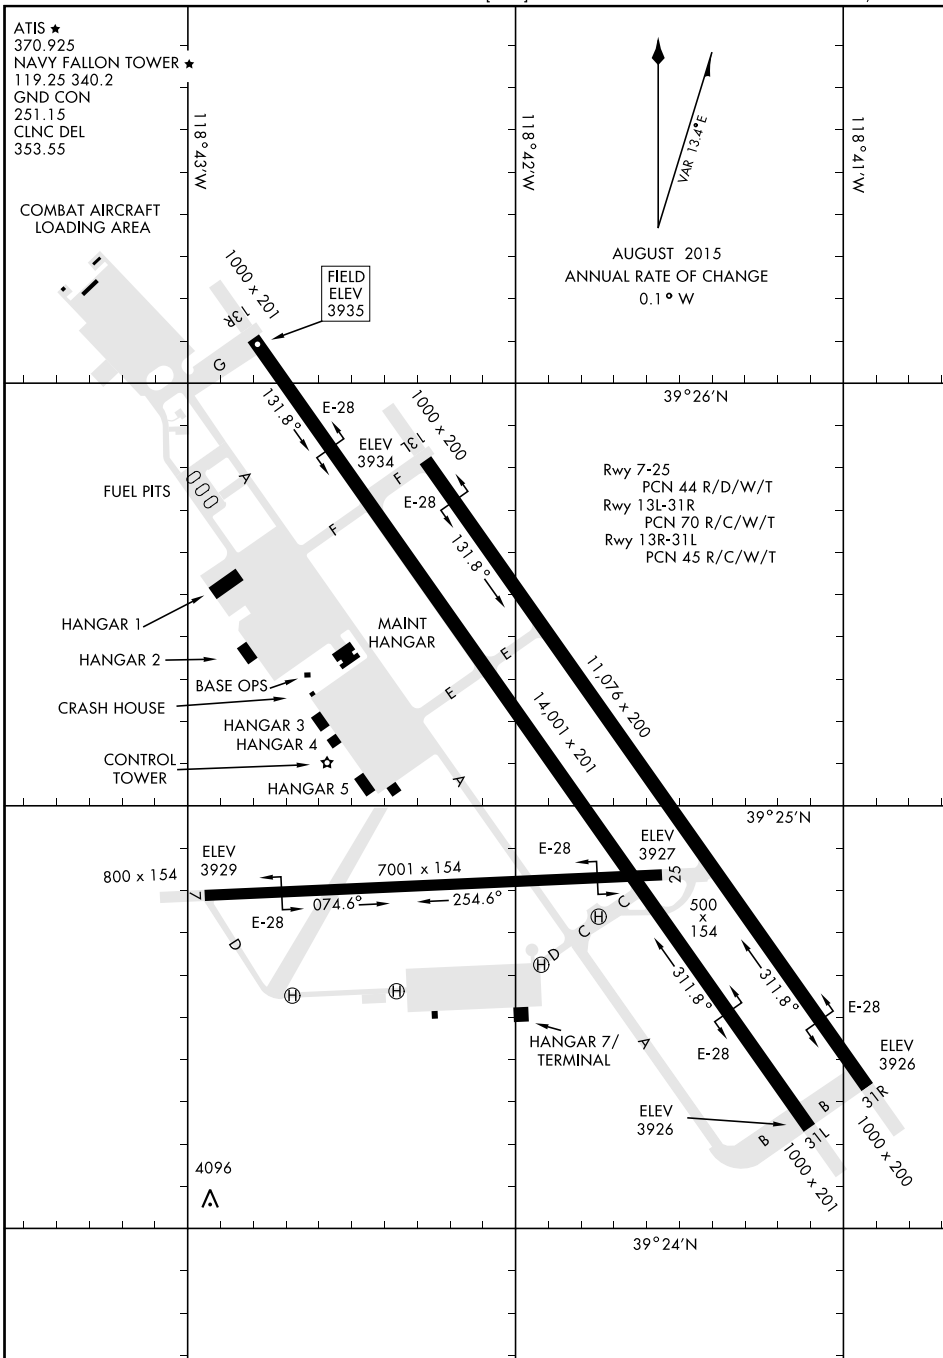

# AIRPORT DIAGRAM

AFD-143 [USN]

FALLON NAS (VAN VOORHIS FLD) (KNFL)

FALLON, NEVADA

ATIS ★  
 370.925  
 NAVY FALLON TOWER ★  
 119.25 340.2  
 GND CON  
 251.15  
 CLNC DEL  
 353.55

COMBAT AIRCRAFT LOADING AREA

AUGUST 2015  
 ANNUAL RATE OF CHANGE  
 0.1° W

SW-4, 01 MAR 2018 to 29 MAR 2018

SW-4, 01 MAR 2018 to 29 MAR 2018

# AIRPORT DIAGRAM

FALLON, NEVADA

FALLON NAS (VAN VOORHIS FLD) (KNFL)