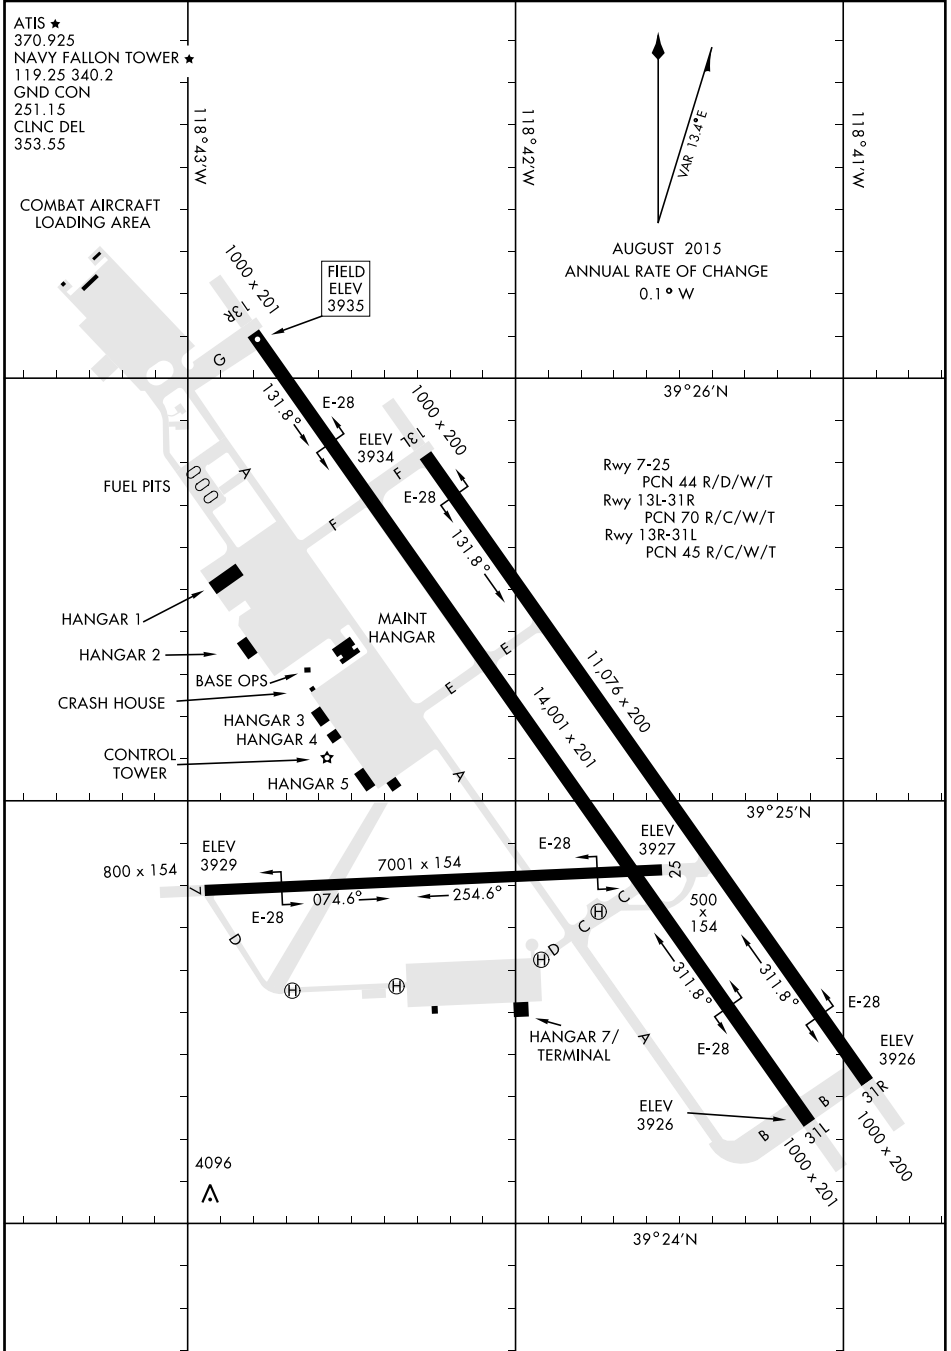

AIRPORT DIAGRAM

AFD-143 [USN]

FALLON NAS (VAN VOORHIS FLD) (KNFL)

FALLON, NEVADA

ATIS ★
 370.925
 NAVY FALLON TOWER ★
 119.25 340.2
 GND CON
 251.15
 CLNC DEL
 353.55

COMBAT AIRCRAFT
LOADING AREA

AUGUST 2015
 ANNUAL RATE OF CHANGE
 0.1° W

SW-4, 11 OCT 2018 to 08 NOV 2018

SW-4, 11 OCT 2018 to 08 NOV 2018

AIRPORT DIAGRAM

FALLON, NEVADA

FALLON NAS (VAN VOORHIS FLD) (KNFL)