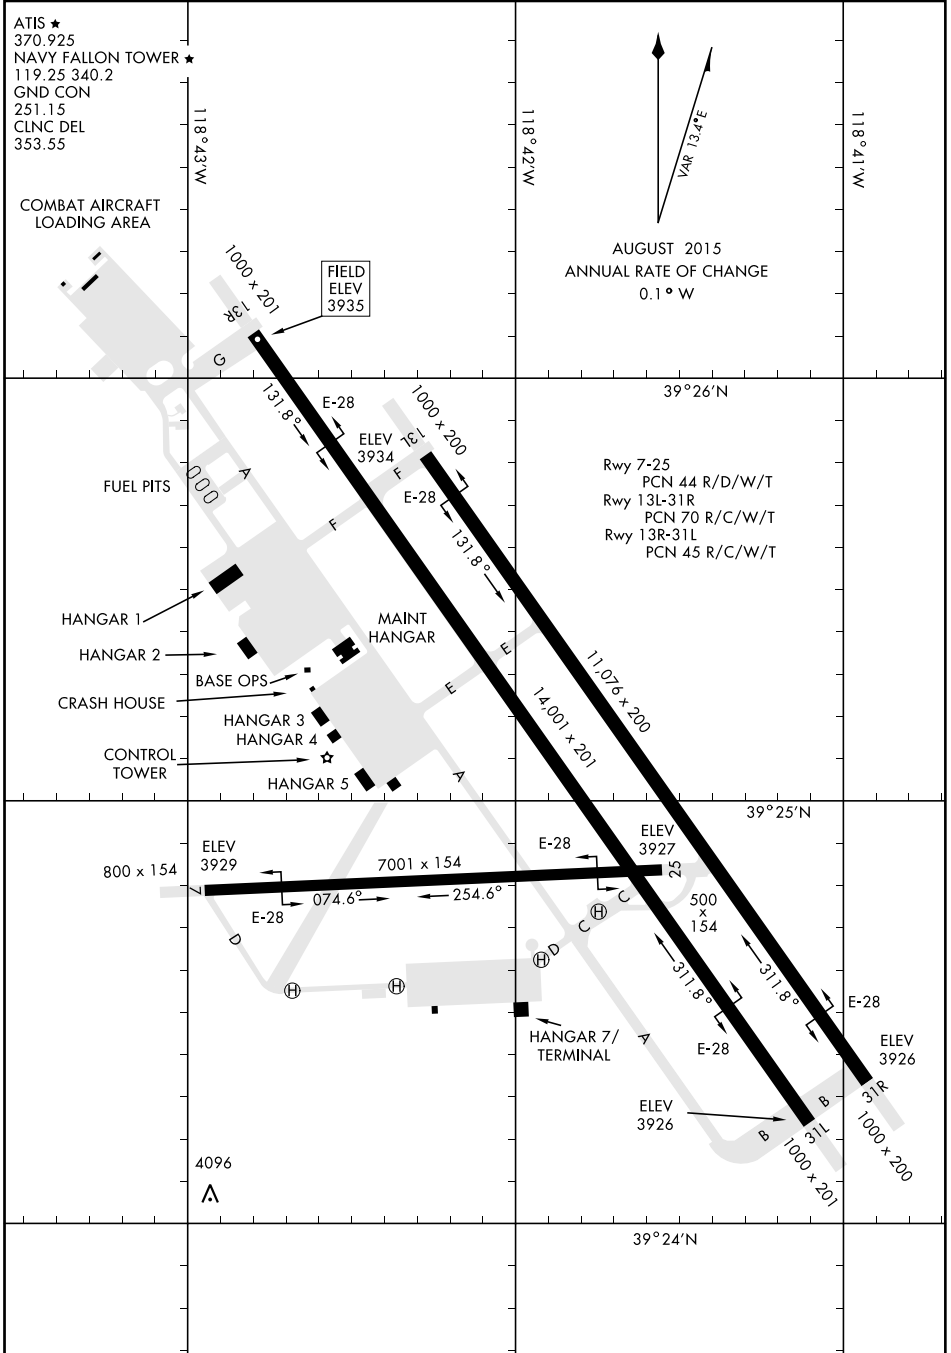

AIRPORT DIAGRAM

AFD-143 [USN]

FALLON NAS (VAN VOORHIS FLD) (KNFL)

FALLON, NEVADA

ATIS ★
 370.925
 NAVY FALLON TOWER ★
 119.25 340.2
 GND CON
 251.15
 CLNC DEL
 353.55

COMBAT AIRCRAFT LOADING AREA

AUGUST 2015
 ANNUAL RATE OF CHANGE
 0.1 ° W

SW-4, 24 MAY 2018 to 21 JUN 2018

SW-4, 24 MAY 2018 to 21 JUN 2018

AIRPORT DIAGRAM

FALLON, NEVADA

FALLON NAS (VAN VOORHIS FLD) (KNFL)