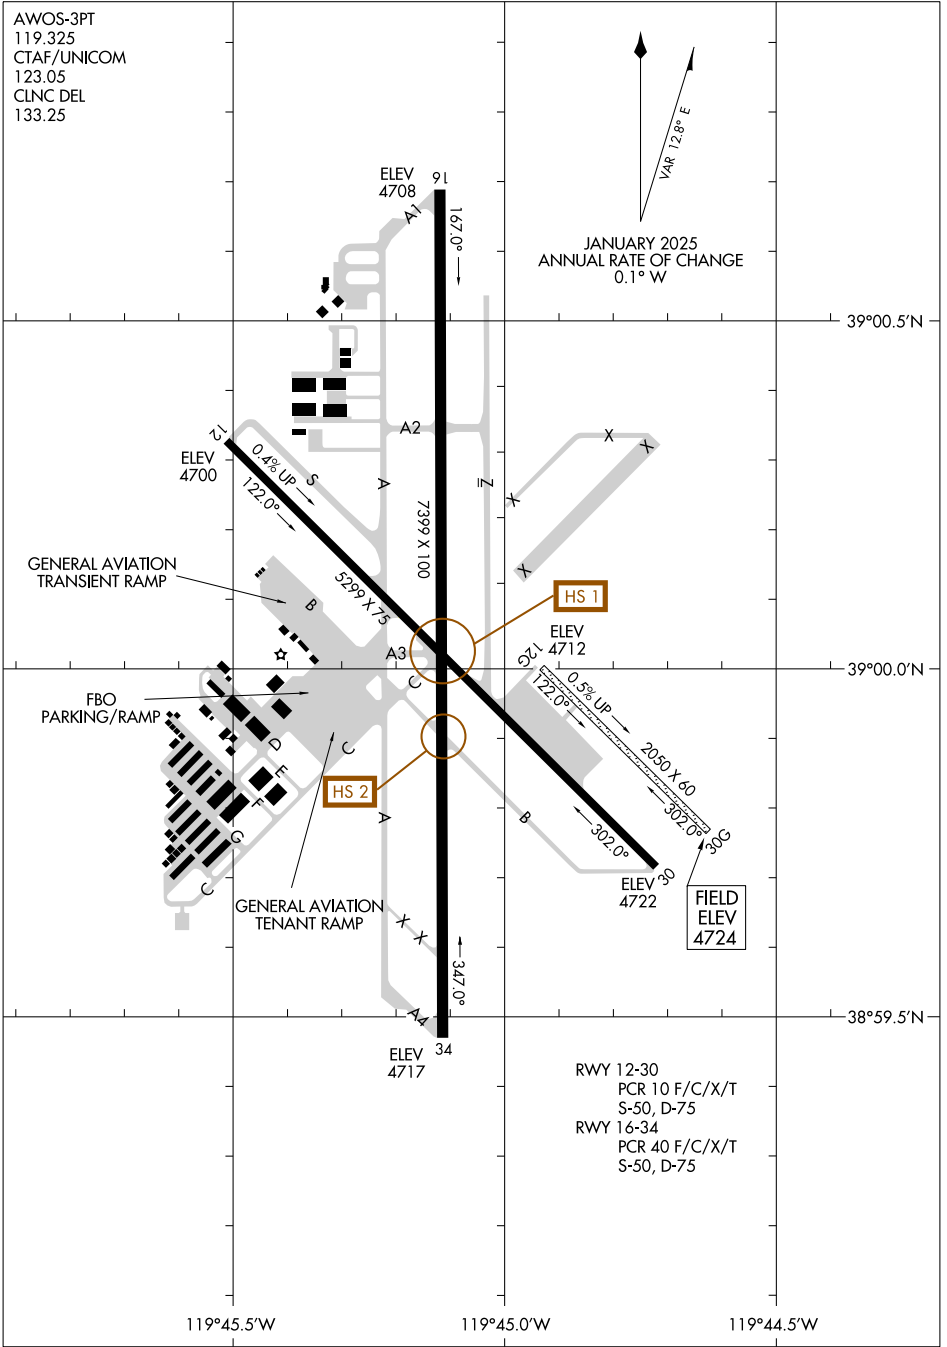

25107

AIRPORT DIAGRAM

AL-9430 (FAA)

MINDEN-TAHOE (MEV)
MINDEN, NEVADA

AWOS-3PT
119.325
CTAF/UNICOM
123.05
CLNC DEL
133.25

VAR 12.8° E
JANUARY 2025
ANNUAL RATE OF CHANGE
0.1° W

SW-4, 15 MAY 2025 to 12 JUN 2025

SW-4, 15 MAY 2025 to 12 JUN 2025

119°45.5'W

119°45.0'W

119°44.5'W

39°00.5'N

39°00.0'N

38°59.5'N

AIRPORT DIAGRAM

25107

MINDEN, NEVADA
MINDEN-TAHOE (MEV)