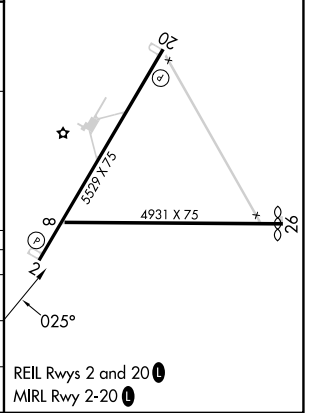

WAAS CH 72840 W02A	APP CRS 025°	Rwy ldg TDZE Apt Elev	5529 3906 3908
--	------------------------	-----------------------------	---

RNAV (GPS) RWY 2

DERBY FLD (LOL)

⚠ Circling NA northwest of Rwy 2-20.
DME/DME RNP-0.3 NA.

⚠ MISSED APPROACH: Climb to 10000 direct ZISNO and on track 353° to WIMEG and on track 286° to ROBUD and hold, continue climb-in-hold to 10000.

ASOS 120.675	OAKLAND CENTER 128.8 285.5	UNICOM 122.8 (CTAF) 0
------------------------	--------------------------------------	---------------------------------