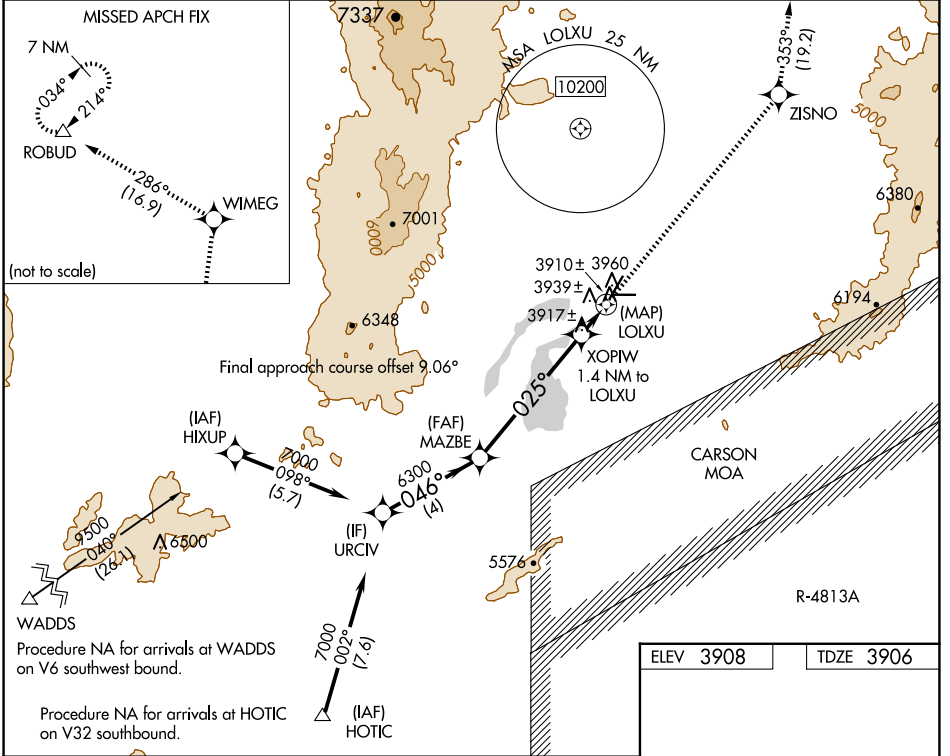

WAAS CH 72840 W02A	APP CRS 025°	Rwy ldg TDZE Apt Elev	5529 3906 3908
--	------------------------	-----------------------------	---

RNAV (GPS) RWY 2

DERBY FLD (LOL)

⚠ Circling NA northwest of Rwy 2-20.
DME/DME RNP-0.3 NA.

⚠ MISSED APPROACH: Climb to 10000 direct ZISNO and on track 353° to WIMEG and on track 286° to ROBUD and hold, continue climb-in-hold to 10000.

ASOS 120.675	OAKLAND CENTER 128.8 285.5	UNICOM 122.8 (CTAF) 0
------------------------	--------------------------------------	---------------------------------

CATEGORY	A	B	C	D
LP MDA		4160-1	254 (300-1)	
LNAV MDA		4200-1	294 (300-1)	
C CIRCLING	4280-1 372 (400-1)	4360-1 452 (500-1)	4540-1¾ 632 (700-1¾)	4680-2½ 772 (800-2½)

SW-4, 15 MAY 2025 to 12 JUN 2025

SW-4, 15 MAY 2025 to 12 JUN 2025