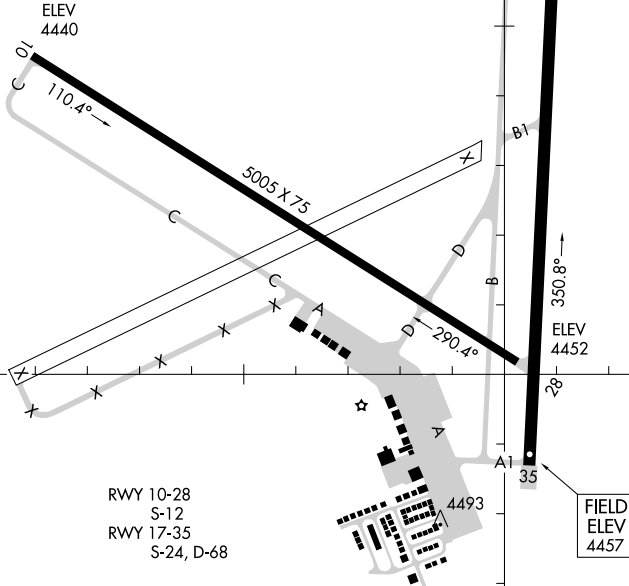

15064

AIRPORT DIAGRAM

LOGAN-CACHE (LGT)
LOGAN, UTAH

AL-663 (FAA)

ASOS
135.275
CTAF/UNICOM
122.8

41°48'N

SW-4, 24 MAY 2018 to 21 JUN 2018

41°47'N

111°52'W

111°51'W

RWY 10-28
S-12
RWY 17-35
S-24, D-68

SW-4, 24 MAY 2018 to 21 JUN 2018

AIRPORT DIAGRAM

15064

LOGAN, UTAH
LOGAN-CACHE (LGT)