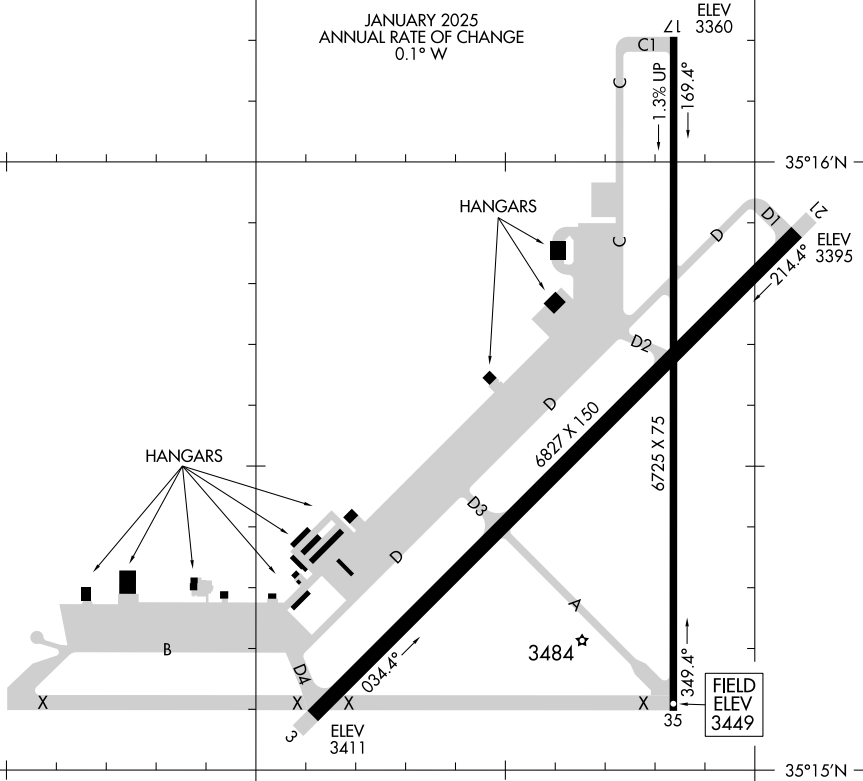

25107

AIRPORT DIAGRAM

KINGMAN (IGM)
KINGMAN, ARIZONA

AL-215 (FAA)

ASOS
119.275
CTAF/UNICOM
122.8
D

SW-4, 15 MAY 2025 to 12 JUN 2025

SW-4, 15 MAY 2025 to 12 JUN 2025

RWY 03-21
PCN 20 F/D/X/T
S-45, D-85, 2D-125, 2D/2D2-265

RWY 17-35
PCN 3 F/D/Y/T
S-22, D-60

113°57'W

113°56'W

AIRPORT DIAGRAM

25107

KINGMAN, ARIZONA
KINGMAN (IGM)