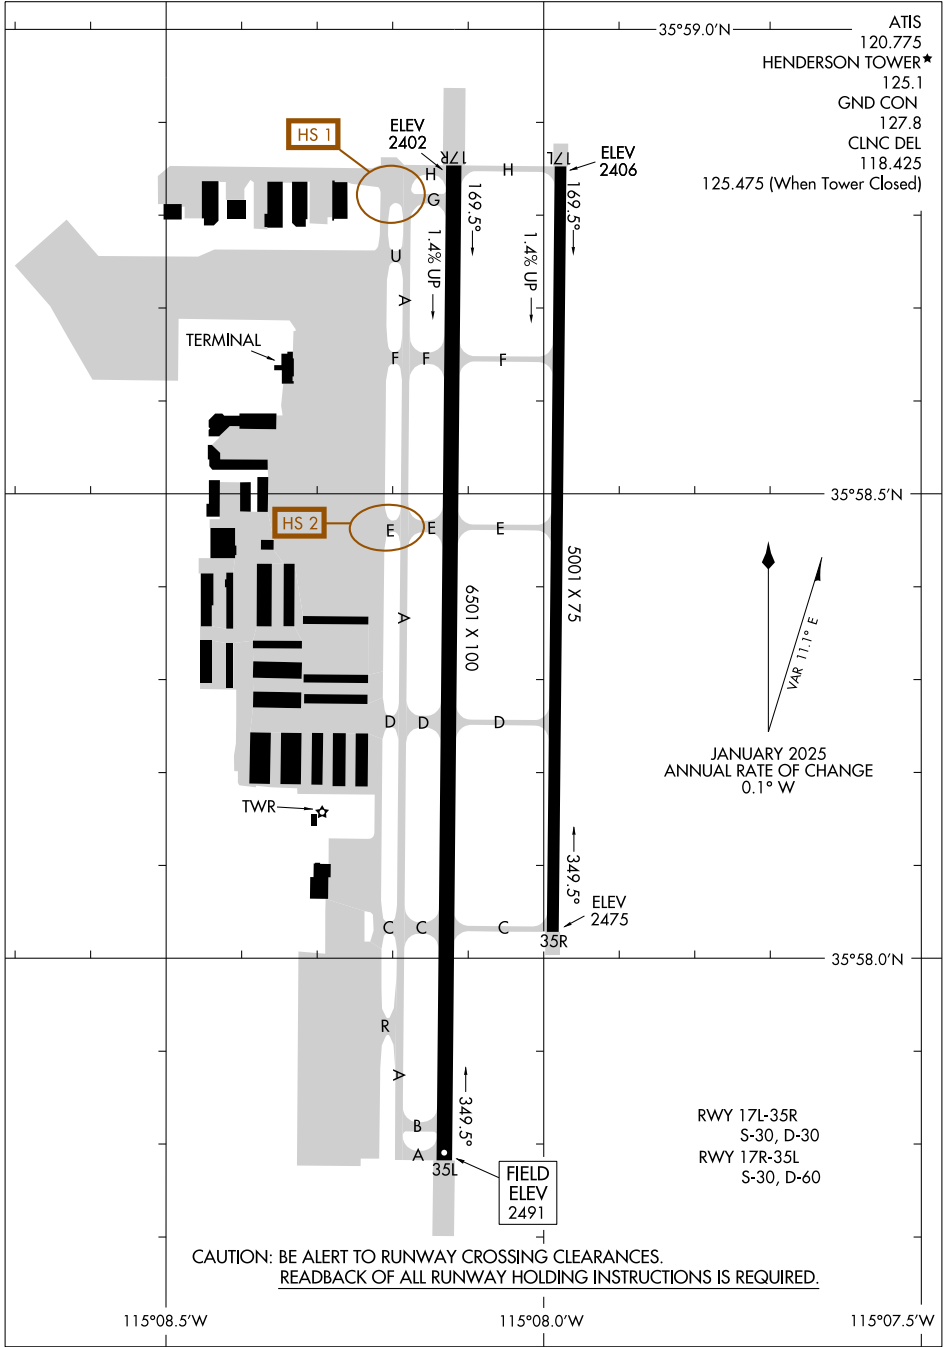

# AIRPORT DIAGRAM

AL-6514 (FAA)

HENDERSON EXEC (HND)  
LAS VEGAS, NEVADA

SW-4, 15 MAY 2025 to 12 JUN 2025

SW-4, 15 MAY 2025 to 12 JUN 2025

# AIRPORT DIAGRAM

25107

LAS VEGAS, NEVADA  
HENDERSON EXEC (HND)