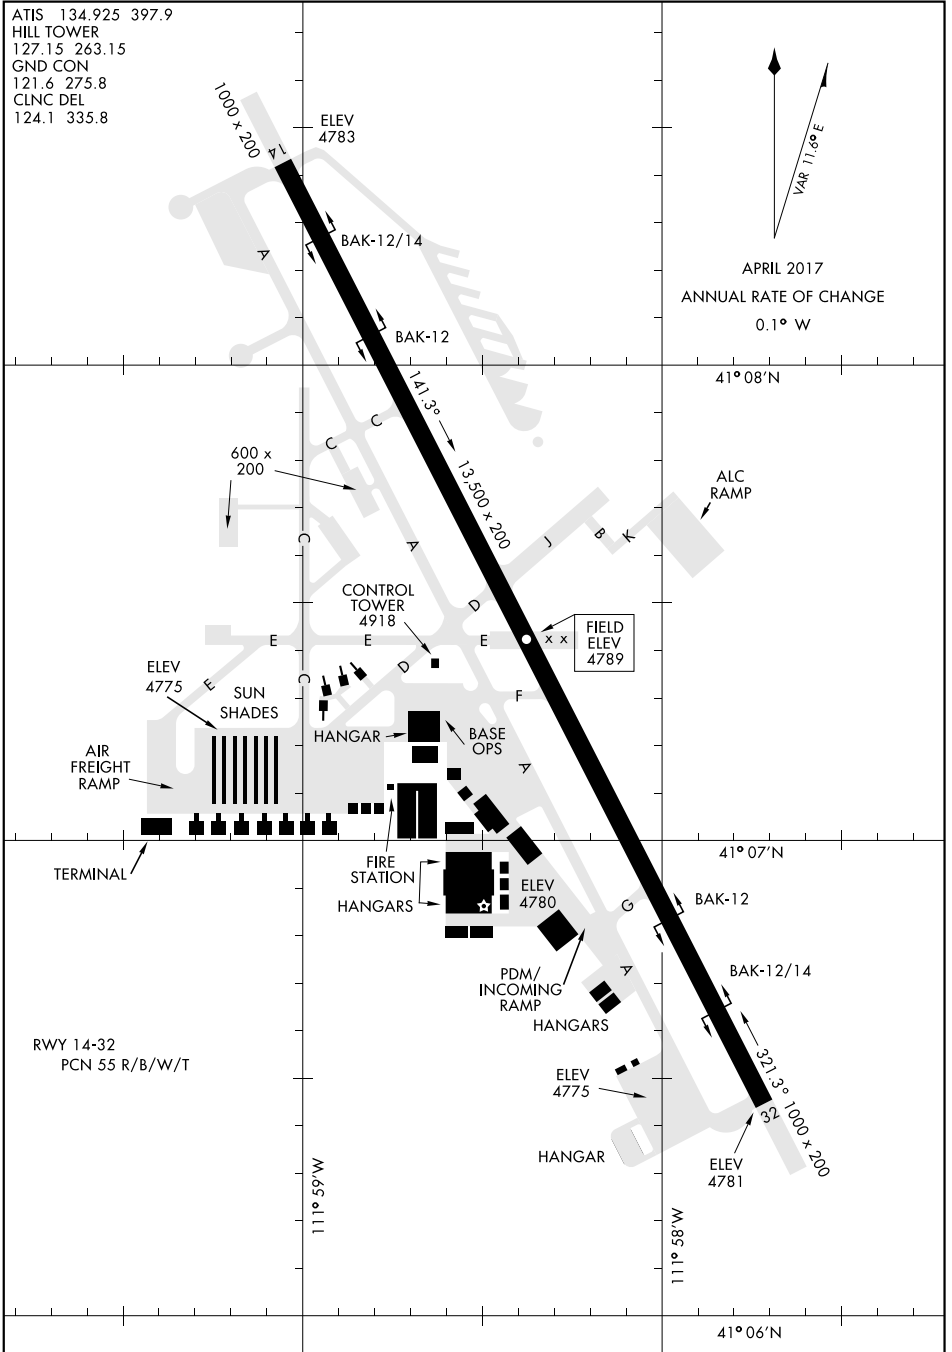

17117

AIRPORT DIAGRAM

AFD-296 [USAF]

HILL AFB (KHIF)

OGDEN, UTAH

ATIS 134.925 397.9
 HILL TOWER
 127.15 263.15
 GND CON
 121.6 275.8
 CLNC DEL
 124.1 335.8

APRIL 2017
 ANNUAL RATE OF CHANGE
 0.1° W

SW-4, 15 MAY 2025 to 12 JUN 2025

SW-4, 15 MAY 2025 to 12 JUN 2025

AIRPORT DIAGRAM

OGDEN, UTAH

HILL AFB (KHIF)