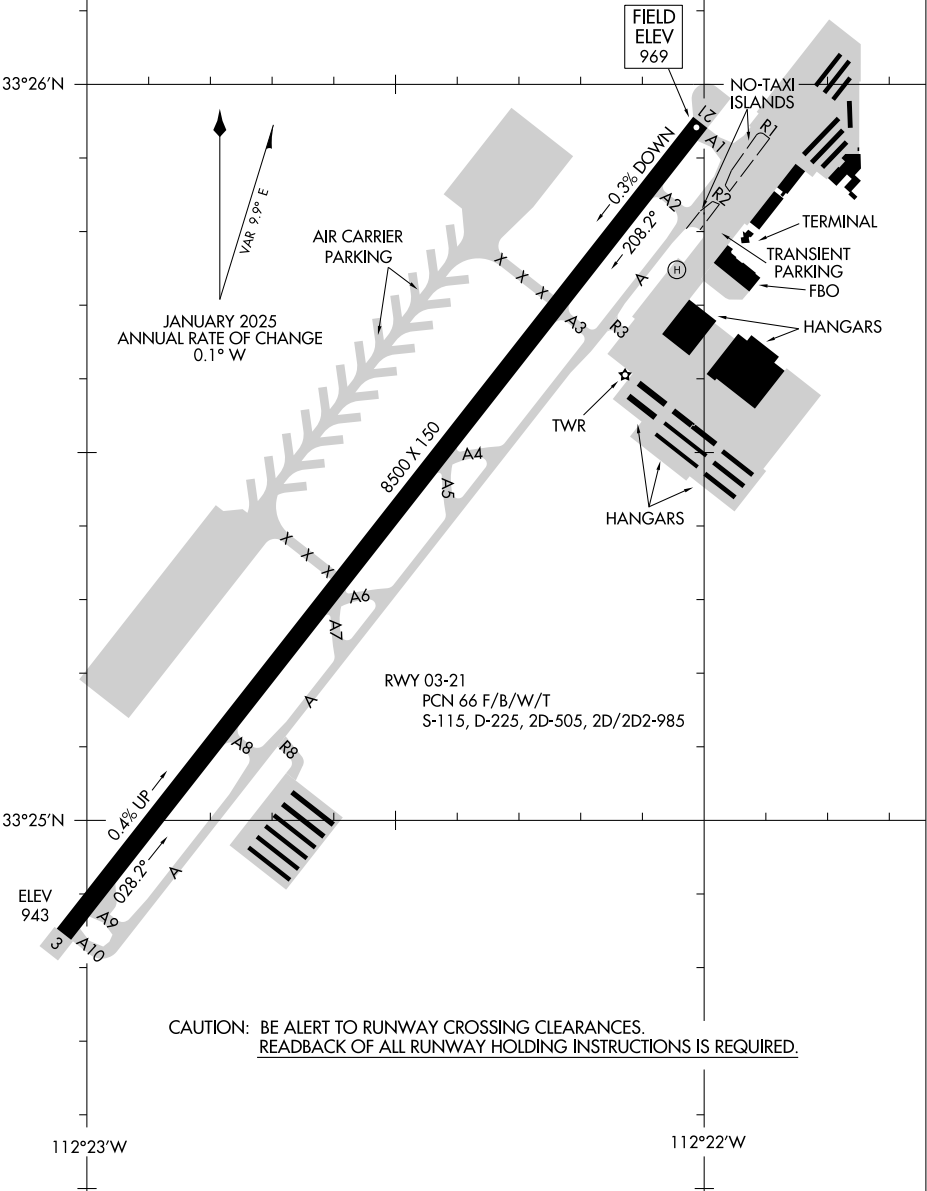

AIRPORT DIAGRAM

AL-6648 (FAA)

PHOENIX GOODYEAR (G.Y.R.)
GOODYEAR, ARIZONA

ATIS
118.35
GOODYEAR TOWER ★
120.1 239.3
GND CON
121.7

SW-4, 15 MAY 2025 to 12 JUN 2025

SW-4, 15 MAY 2025 to 12 JUN 2025

AIRPORT DIAGRAM