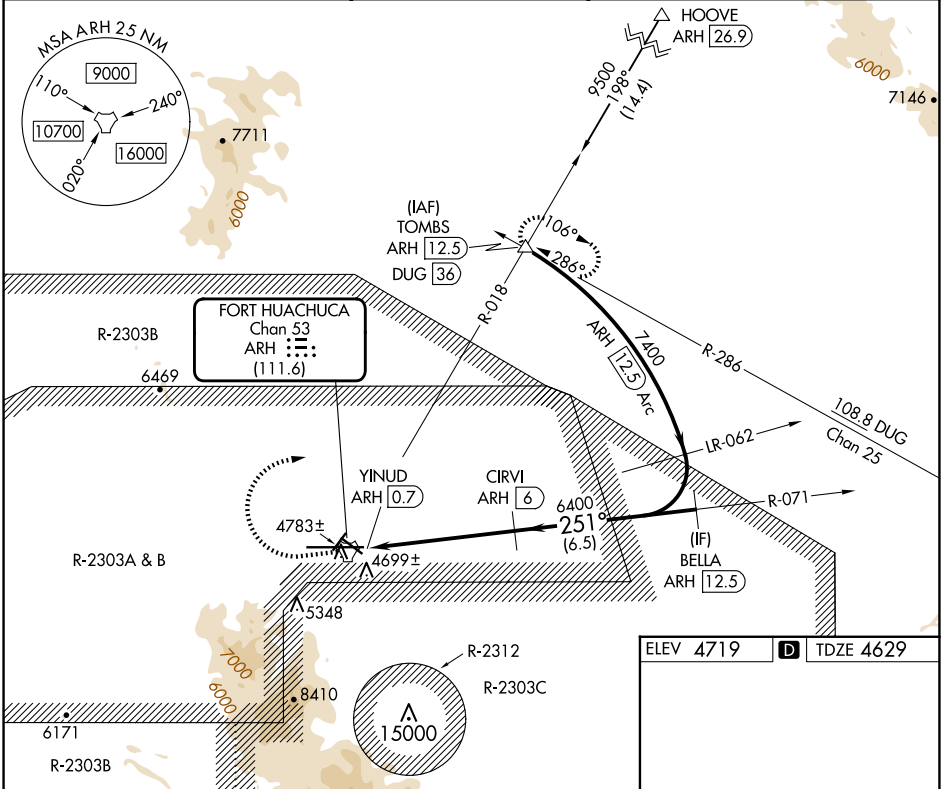

TACAN ARH Chan 53 (111.6)	APP CRS 251°	Rwy Idg 12001 TDZE 4629 Apt Elev 4719
---	------------------------	--

TACAN RWY 26

SIERRA VISTA MUNI-LIBBY AAF (FHU)

<p>Circling NA south of Rws 8 and 30.</p>	<p>MISSED APPROACH: Climb to 5300 then climbing right turn to 9500 on ARH R-018 to TOMBS INT/DUG 36 DME and hold.</p>
---	---

<p>ATIS 134.75 263.025</p>	<p>LIBBY AAF GCA★ 127.05 254.25</p>	<p>LIBBY TOWER★ 124.95 (CTAF) 284.75</p>	<p>GND CON 121.7 268.7</p>	<p>UNICOM 122.95</p>
---------------------------------------	--	---	---------------------------------------	---------------------------------

SW-4, 15 MAY 2025 to 12 JUN 2025

SW-4, 15 MAY 2025 to 12 JUN 2025

CATEGORY	A	B	C	D	E
S-26	5100-1 471 (400-1)	471 (400-1)	5100-1¼ 471 (400-1¼)	5100-1½ 471 (400-1½)	5100-1¾ 471 (400-1¾)
CIRCLING	5160-1 441 (500-1)	5180-1 461 (500-1)	5180-1½ 461 (500-1½)	5280-2	561 (600-2)