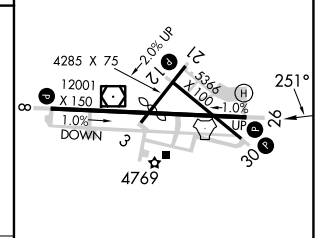

TACAN ARH Chan 53 (111.6)	APP CRS 251°	Rwy Idg 12001 TDZE 4629 Apt Elev 4719
---	------------------------	--

TACAN RWY 26

SIERRA VISTA MUNI-LIBBY AAF (FHU)

<p>Circling NA south of Rws 8 and 30.</p>	<p>MISSED APPROACH: Climb to 5300 then climbing right turn to 9500 on ARH R-018 to TOMBS INT/DUG 36 DME and hold.</p>
---	---

SW-4, 15 MAY 2025 to 12 JUN 2025

SW-4, 15 MAY 2025 to 12 JUN 2025

CATEGORY	A	B	C	D	E
S-26	5100-1 471 (400-1)	471 (400-1)	5100-1¼ 471 (400-1¼)	5100-1½ 471 (400-1½)	5100-1¾ 471 (400-1¾)
CIRCLING	5160-1 441 (500-1)	5180-1 461 (500-1)	5180-1½ 461 (500-1½)	5280-2	561 (600-2)