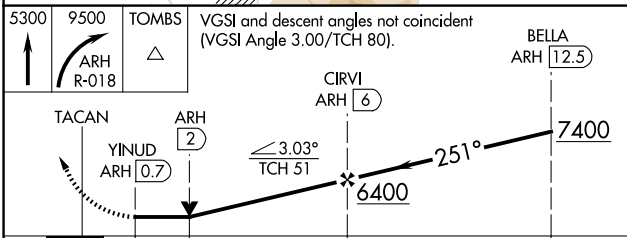

CATEGORY	A	B	C	D	E
S-26	5100-1 471 (400-1)	471 (400-1)	5100-1¼ 471 (400-1¼)	5100-1½ 471 (400-1½)	5100-1¾ 471 (400-1¾)
CIRCLING	5160-1 441 (500-1)	5180-1 461 (500-1)	5180-1½ 461 (500-1½)	5280-2	561 (600-2)

ELEV 4719	TDZE 4629