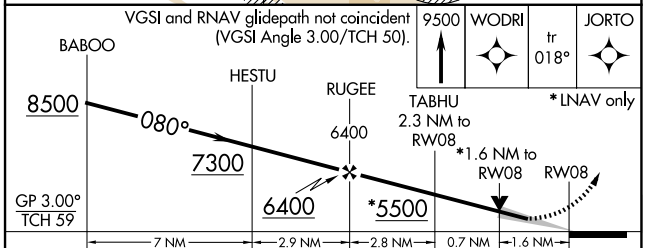

A	B	C	D
LPV DA		4919-¾	200 (200-¾)	
LNAV/VNAV DA		5059-1½	340 (400-1½)	
LNAV MDA	5280-1	561 (600-1)	5280-1½	561 (600-1½)
CIRCLING	5280-1	561 (600-1)	5280-1½	5280-2 561 (600-2)

SW-4, 15 MAY 2025 to 12 JUN 2025

SW-4, 15 MAY 2025 to 12 JUN 2025