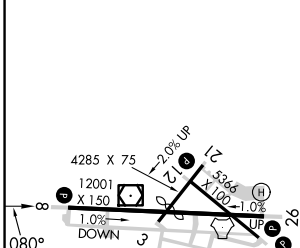

A	B	C	D
LPV DA		4919-¾	200 (200-¾)	
LNAV/VNAV DA		5059-1½	340 (400-1½)	
LNAV MDA	5280-1	561 (600-1)	5280-1½	561 (600-1½)
CIRCLING	5280-1	561 (600-1)	5280-1½	5280-2 561 (600-2)

SW-4, 15 MAY 2025 to 12 JUN 2025

SW-4, 15 MAY 2025 to 12 JUN 2025