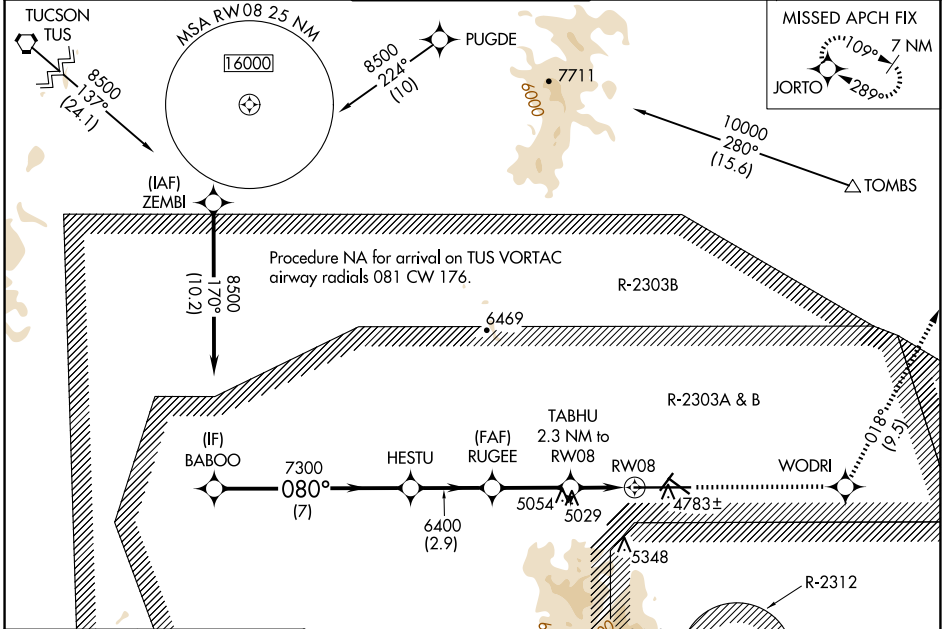

WAAS CH 82123 W08A	APP CRS 080°	Rwy Idg 12001 TDZE 4719 Apt Elev 4719
--	------------------------	--

RNAV (GPS) RWY 8

SIERRA VISTA MUNI-LIBBY AAF (FHU)

RNP APCH.		MISSED APPROACH: Climb to 9500 direct WODRI and on track 018° to JORTO and hold, continue climb-in-hold to 9500.	
<p>⚠ Circling NA south of Rwy 8-30. For uncompensated Baro-VNAV systems, LNAV/VNAV NA below -24°C or above 47°C.</p>			

ELEV 4719	D	TDZE 4719
-----------	----------	-----------

	A	B	C	D
LPV DA		4919-¾	200 (200-¾)	
LNAV/VNAV DA		5059-1½	340 (400-1½)	
LNAV MDA	5280-1	561 (600-1)	5280-1½	561 (600-1½)
CIRCLING	5280-1	561 (600-1)	5280-1½	5280-2 561 (600-2)

SW-4, 15 MAY 2025 to 12 JUN 2025

SW-4, 15 MAY 2025 to 12 JUN 2025