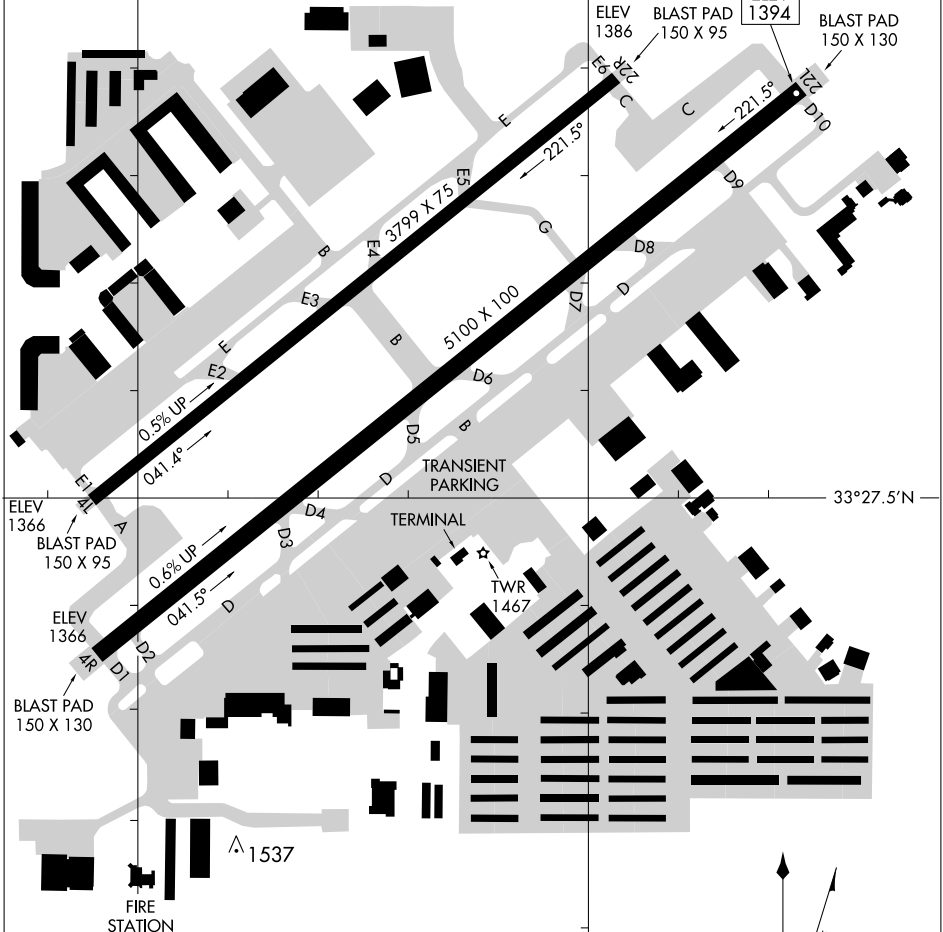

# AIRPORT DIAGRAM

AL-6647 (FAA)

FALCON FLD (F'F'Z)  
MESA, ARIZONA

ATIS  
118.25  
FALCON TOWER ★  
124.6  
GND CON  
121.3

RWY 04L-22R  
S-12.5  
RWY 04R-22L  
S-38, D-60, 2D-90

33°28.0'N

FIELD  
ELEV  
1394

ELEV 1386 BLAST PAD 150 X 95  
ELEV 1394 BLAST PAD 150 X 130

SW-4, 15 MAY 2025 to 12 JUN 2025

SW-4, 15 MAY 2025 to 12 JUN 2025

33°27.5'N

CAUTION: BE ALERT TO RUNWAY CROSSING CLEARANCES.  
READBACK OF ALL RUNWAY HOLDING INSTRUCTIONS IS REQUIRED.

33°27.0'N

111°44.0'W

111°43.5'W

JANUARY 2025  
ANNUAL RATE OF CHANGE  
0.1° W