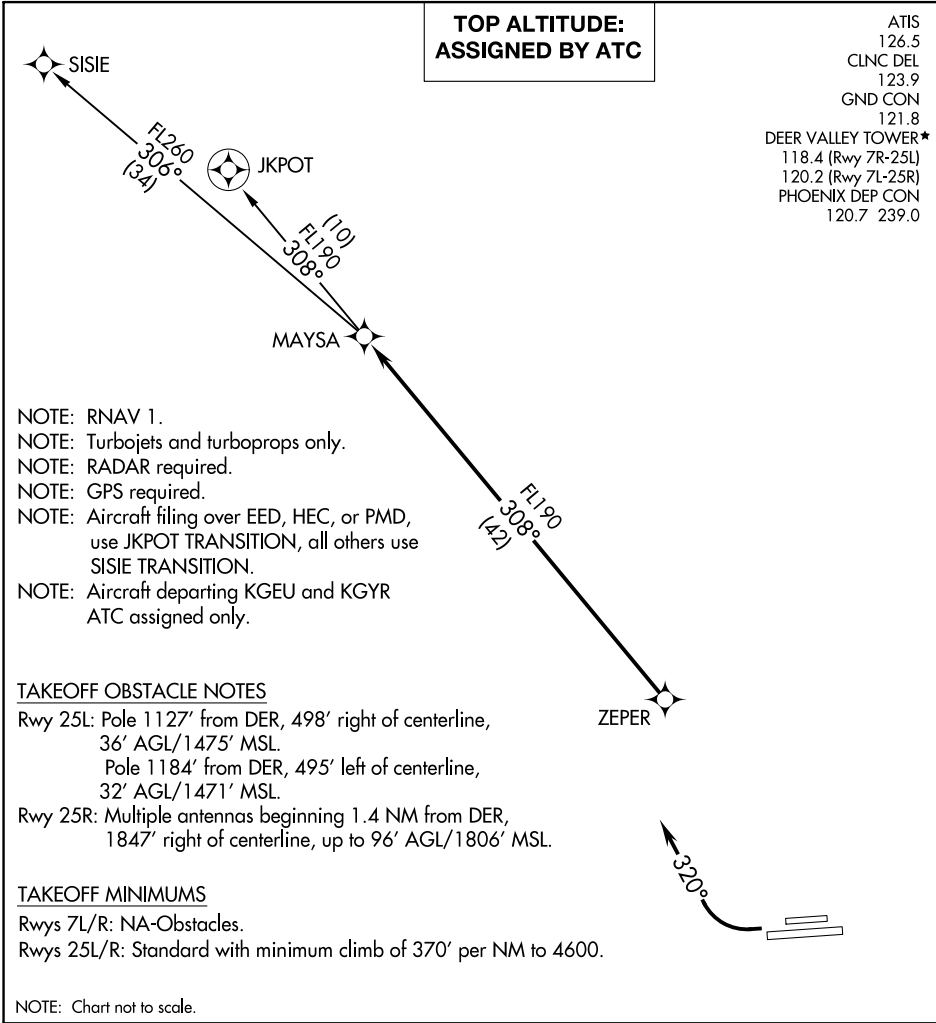

(MAYSA5.MAYSA) 16315

MAYSA FIVE DEPARTURE (RNAV)

SL-6646 (FAA)

PHOENIX DEER VALLEY (DVT)
PHOENIX, ARIZONA

DEPARTURE ROUTE DESCRIPTION

TAKEOFF RUNWAYS 25L, 25R: Climbing right turn heading 320° or as assigned by ATC, thence. . .

. . . expect RADAR vectors to ZEPER, then on track 308° to MAYSA. Then on (transition), expect filed altitude 3 minutes after departure.

JKPOT TRANSITION (MAYSA5.JKPOT)

SISIE TRANSITION (MAYSA5.SISIE)

MAYSA FIVE DEPARTURE (RNAV)

(MAYSA5.MAYSA) 10NOV16

PHOENIX, ARIZONA
PHOENIX DEER VALLEY (DVT)

SW-4, 01 MAR 2018 to 29 MAR 2018

SW-4, 01 MAR 2018 to 29 MAR 2018