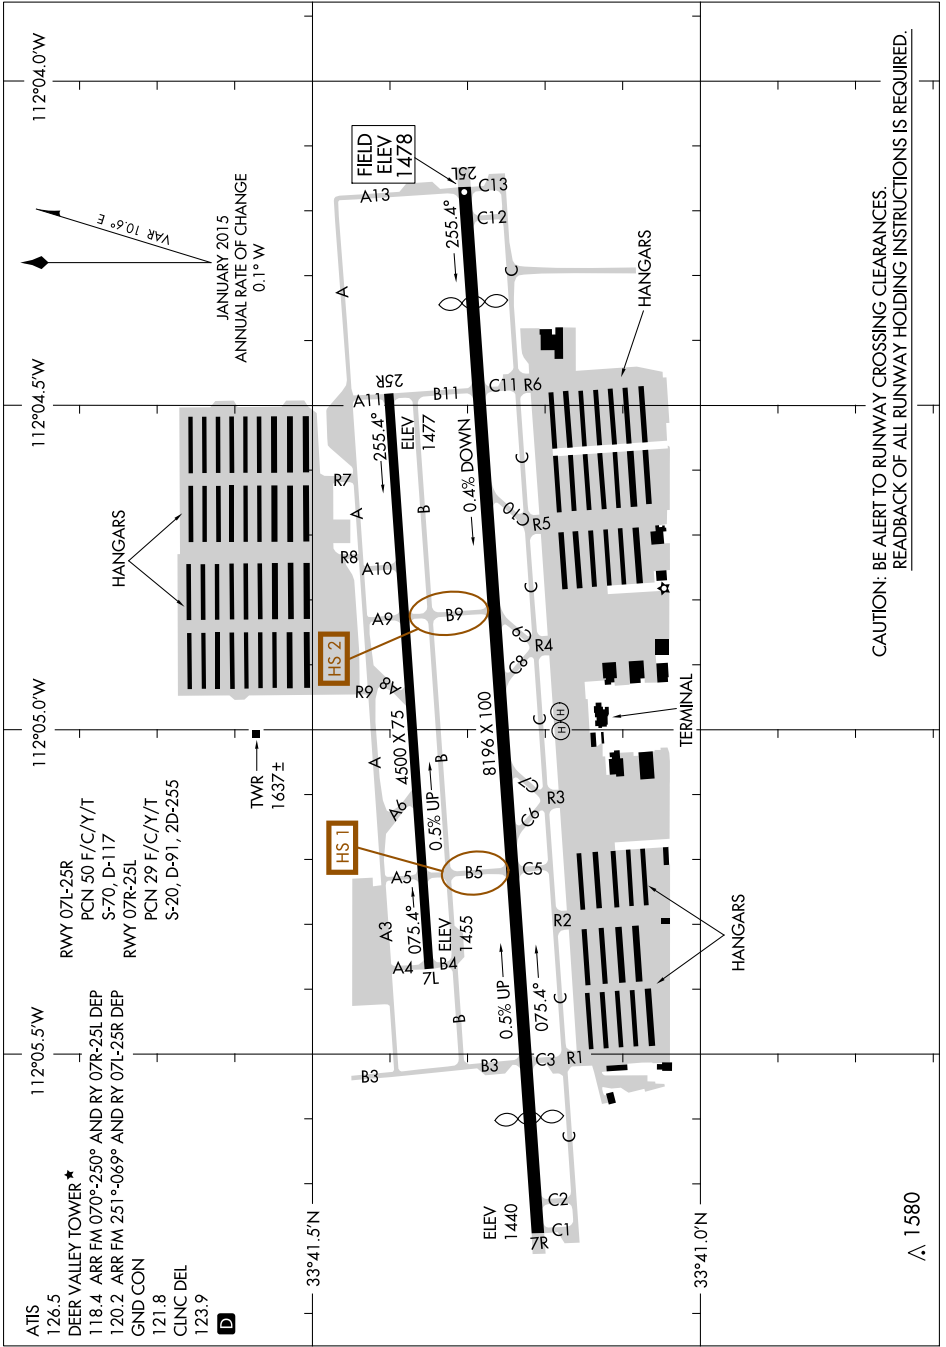

AIRPORT DIAGRAM

AL-6646 (FAA)

PHOENIX DEER VALLEY (DVT)
PHOENIX, ARIZONA

SW-4, 09 NOV 2017 to 07 DEC 2017

CAUTION: BE ALERT TO RUNWAY CROSSING CLEARANCES.
REARBACK OF ALL RUNWAY HOLDING INSTRUCTIONS IS REQUIRED.

SW-4, 09 NOV 2017 to 07 DEC 2017

AIRPORT DIAGRAM

PHOENIX, ARIZONA
PHOENIX DEER VALLEY (DVT)

1580