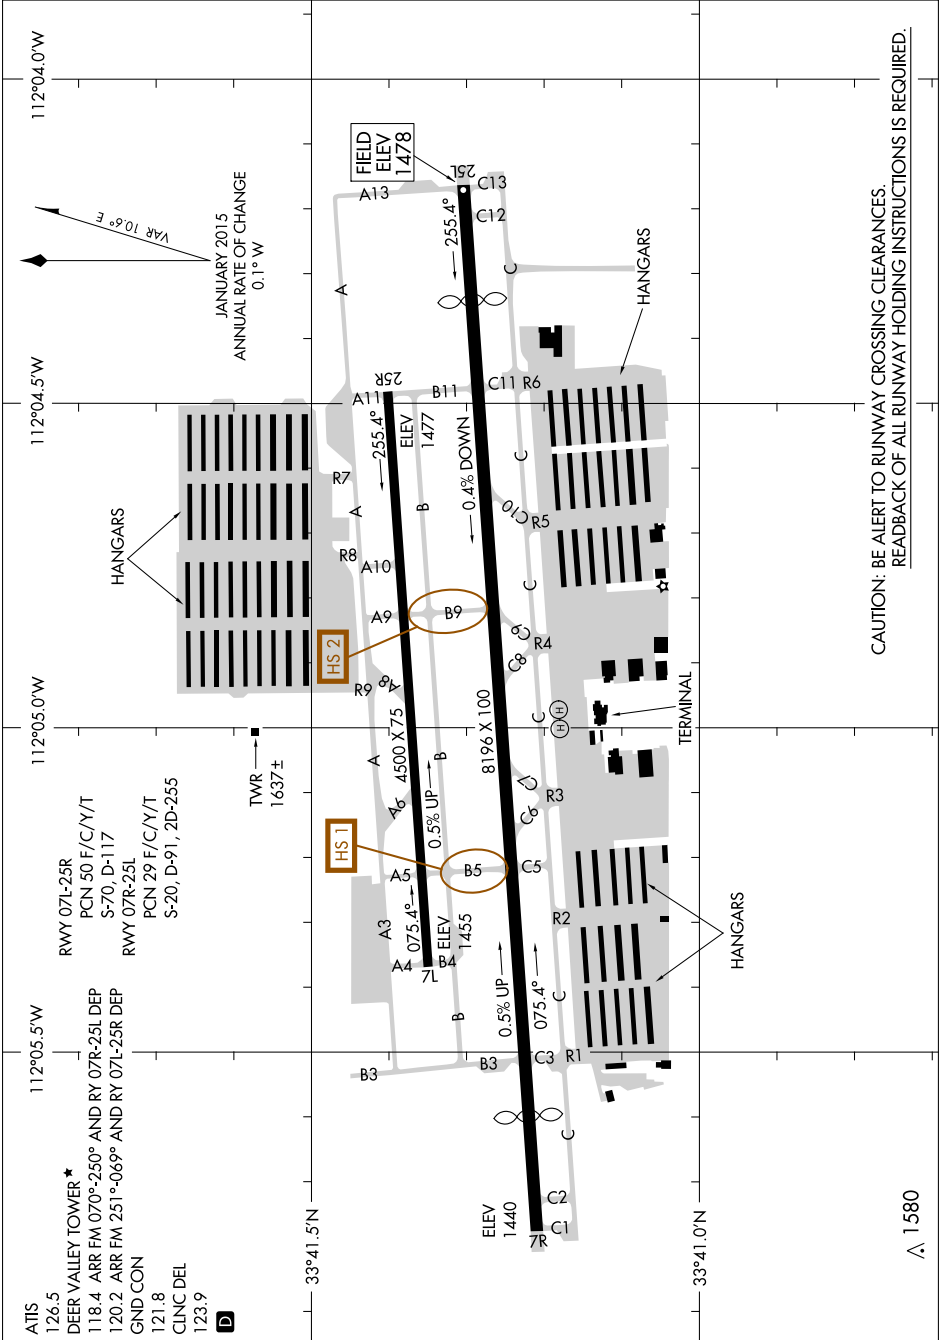

# AIRPORT DIAGRAM

AL-6646 (FAA)

PHOENIX DEER VALLEY (DVT)  
PHOENIX, ARIZONA

SW-4, 14 SEP 2017 to 12 OCT 2017

CAUTION: BE ALERT TO RUNWAY CROSSING CLEARANCES.  
REARBACK OF ALL RUNWAY HOLDING INSTRUCTIONS IS REQUIRED.

SW-4, 14 SEP 2017 to 12 OCT 2017

# AIRPORT DIAGRAM

PHOENIX, ARIZONA  
PHOENIX DEER VALLEY (DVT)

1580