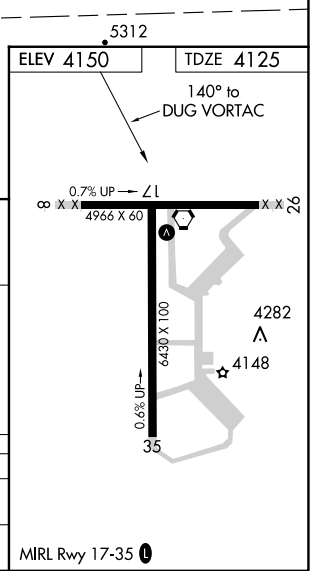

VORTAC DUG 108.8 Chan 25	APP CRS 140°	Rwy Idg TDZE Apt Elev	6430 4125 4150
---------------------------------------	------------------------	-----------------------------	---

VOR RWY 17

BISBEE DOUGLAS INTL (DUG)

⚠ MISSED APPROACH: Climbing right turn to 8000 in DUG VORTAC holding pattern.

ASOS 119.275	ALBUQUERQUE CENTER 134.45 327.15	UNICOM 123.0 (CTAF)
------------------------	--	-------------------------------

SW-4, 15 MAY 2025 to 12 JUN 2025

SW-4, 15 MAY 2025 to 12 JUN 2025

CATEGORY	A	B	C	D
S-17	4900-1 775 (800-1)	4900-1¼ 775 (800-1¼)	NA	
CIRCLING	4900-1 750 (800-1)	4900-1¼ 750 (800-1¼)	4900-2½ 750 (800-2½)	5160-3 1010 (1100-3)