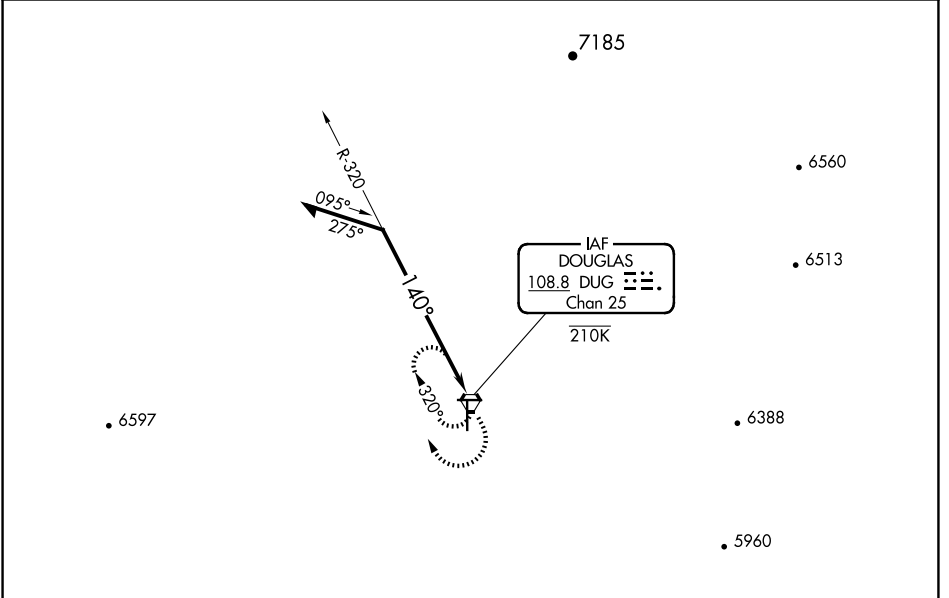

VORTAC DUG 108.8 Chan 25	APP CRS 140°	Rwy Idg TDZE Apt Elev	6430 4125 4150
---------------------------------------	------------------------	-----------------------------	---

VOR RWY 17

BISBEE DOUGLAS INTL (DUG)

⚠ MISSED APPROACH: Climbing right turn to 8000 in DUG VORTAC holding pattern.

ASOS 119.275	ALBUQUERQUE CENTER 134.45 327.15	UNICOM 123.0 (CTAF)
------------------------	--	-------------------------------

SW-4, 15 MAY 2025 to 12 JUN 2025

SW-4, 15 MAY 2025 to 12 JUN 2025

CATEGORY	A	B	C	D
S-17	4900-1 775 (800-1)	4900-1¼ 775 (800-1¼)	NA	
CIRCLING	4900-1 750 (800-1)	4900-1¼ 750 (800-1¼)	4900-2½ 750 (800-2½)	5160-3 1010 (1100-3)