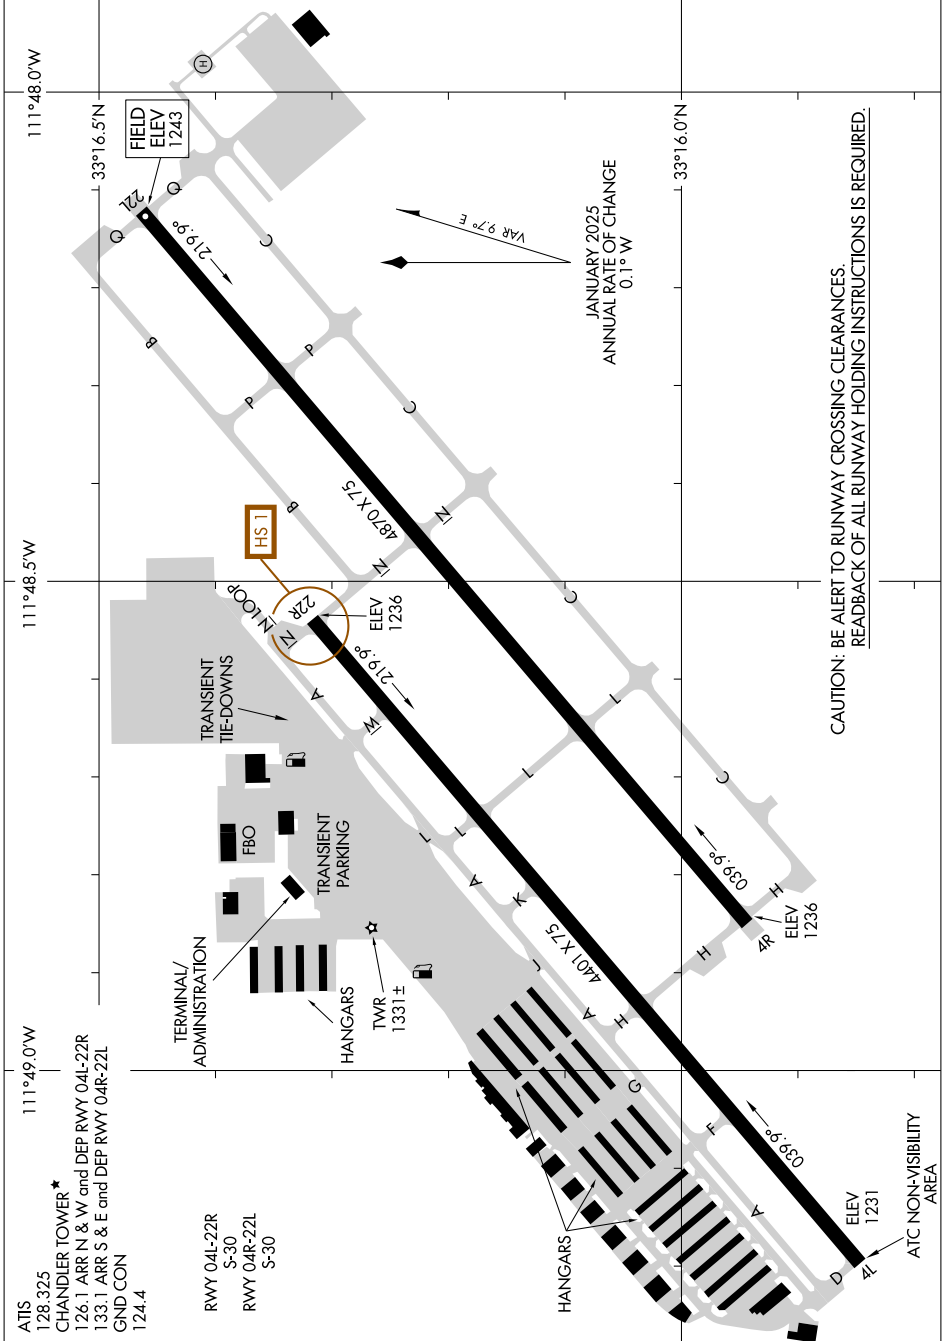

AIRPORT DIAGRAM

AL-6494 (FAA)

CHANDLER MUNI (CHD)
CHANDLER, ARIZONA

SW-4, 15 MAY 2025 to 12 JUN 2025

SW-4, 15 MAY 2025 to 12 JUN 2025

AIRPORT DIAGRAM

CHANDLER, ARIZONA
CHANDLER MUNI (CHD)