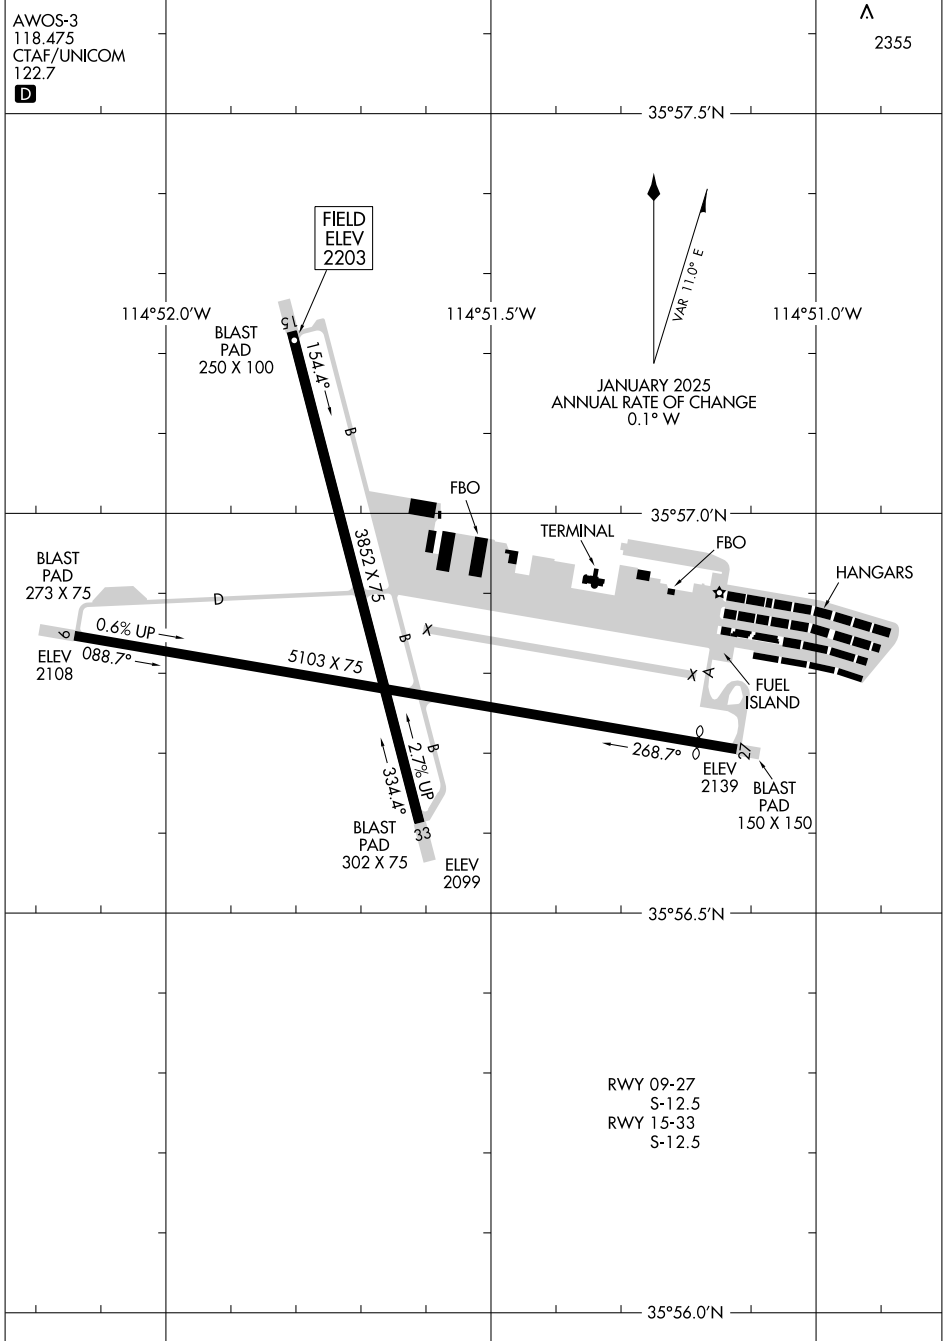

25107

AIRPORT DIAGRAM

AL-612 (FAA)

BOULDER CITY MUNI (BVU)
BOULDER CITY, NEVADA

AWOS-3
118.475
CTAF/UNICOM
122.7

Λ
2355

SW-4, 15 MAY 2025 to 12 JUN 2025

SW-4, 15 MAY 2025 to 12 JUN 2025

25107
AIRPORT DIAGRAM

BOULDER CITY, NEVADA
BOULDER CITY MUNI (BVU)