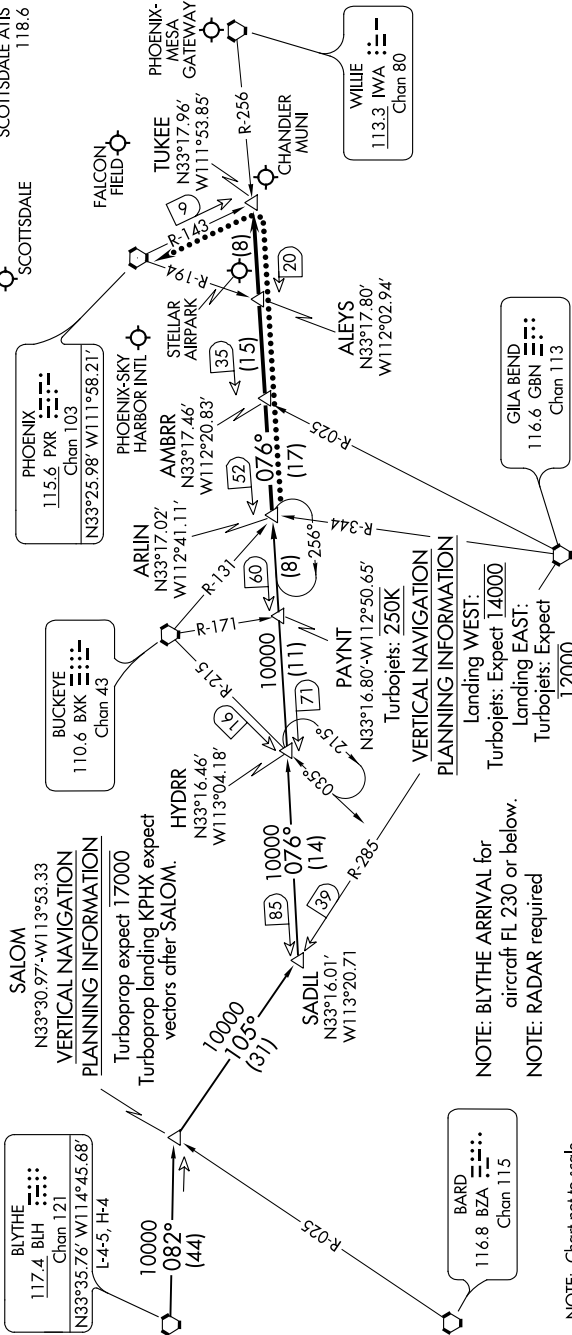

BLYTHE FIVE ARRIVAL

AL-322 (FAA)

PHOENIX, ARIZONA

SW-4, 09 NOV 2017 to 07 DEC 2017

ARRIVAL ROUTE DESCRIPTION

BLYTHE TRANSITION (BLH.BLH5): From over BLH VORTAC on BLH R-082 to SALOM, then on GBN R-285 and IWA R-256 to ARLIN. Thence

PHOENIX SKY HARBOR INTL: Rwy 7L/R or 8: From over ARLIN, expect vectors to final approach course; Rwy 25L/R or 26: From over ARLIN, on IWA R-256 to TUKEE. Expect vectors to final approach course prior to TUKEE.
SATELLITE AIRPORTS: Expect vectors after passing SALOM.

LOST COMMUNICATIONS: After ARLIN, on IWA R-256 and PXR R-143 to PXR VORTAC.

BLYTHE FIVE ARRIVAL

PHOENIX, ARIZONA

SW-4, 09 NOV 2017 to 07 DEC 2017