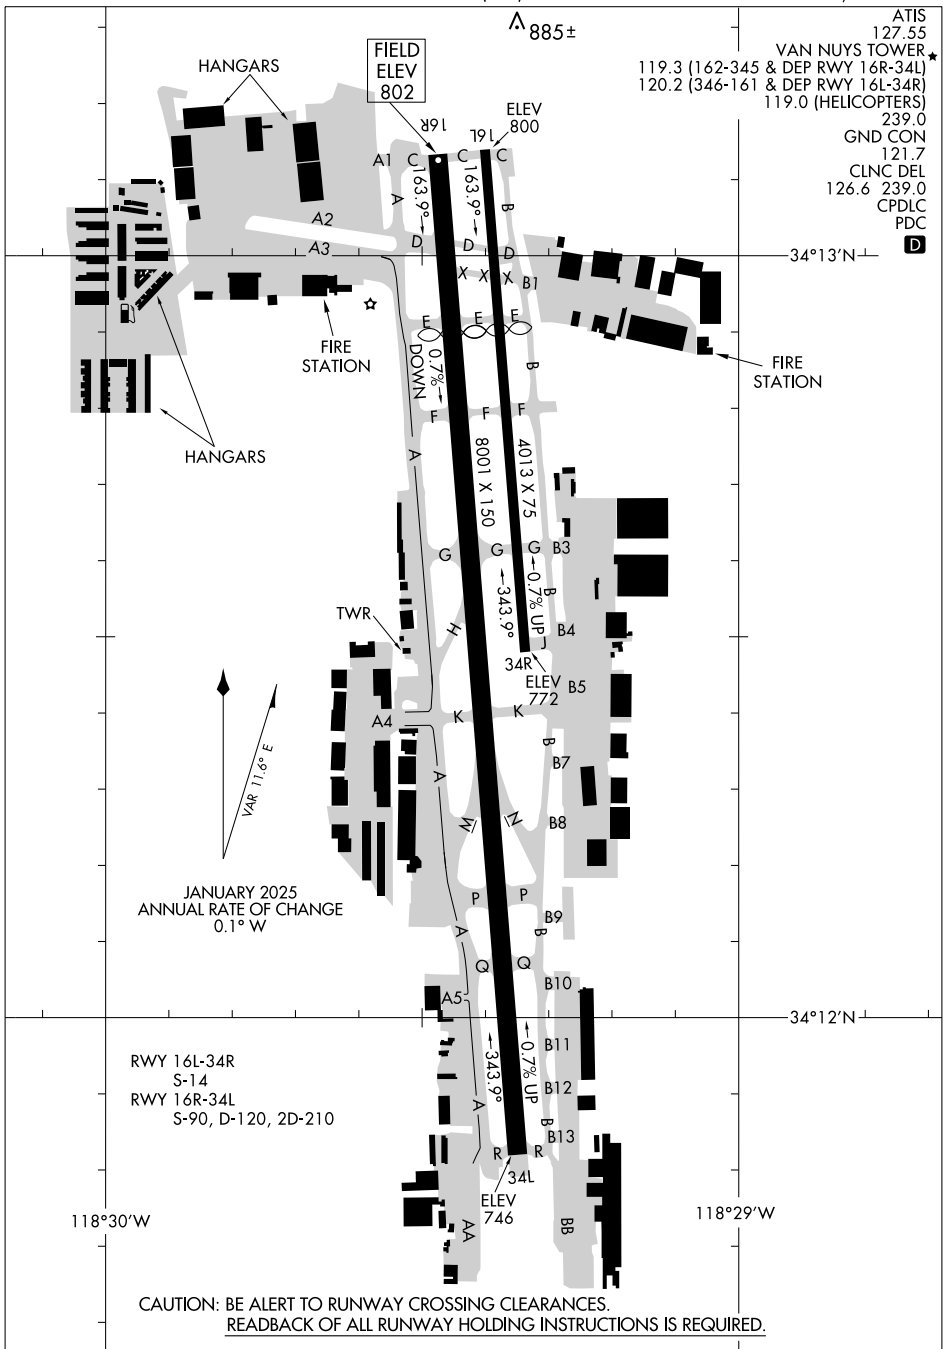

AIRPORT DIAGRAM

AL-552 (FAA)

VAN NUYS (VNY)
VAN NUYS, CALIFORNIA

SW-3, 15 MAY 2025 to 12 JUN 2025

SW-3, 15 MAY 2025 to 12 JUN 2025

AIRPORT DIAGRAM

VAN NUYS, CALIFORNIA
VAN NUYS (VNY)