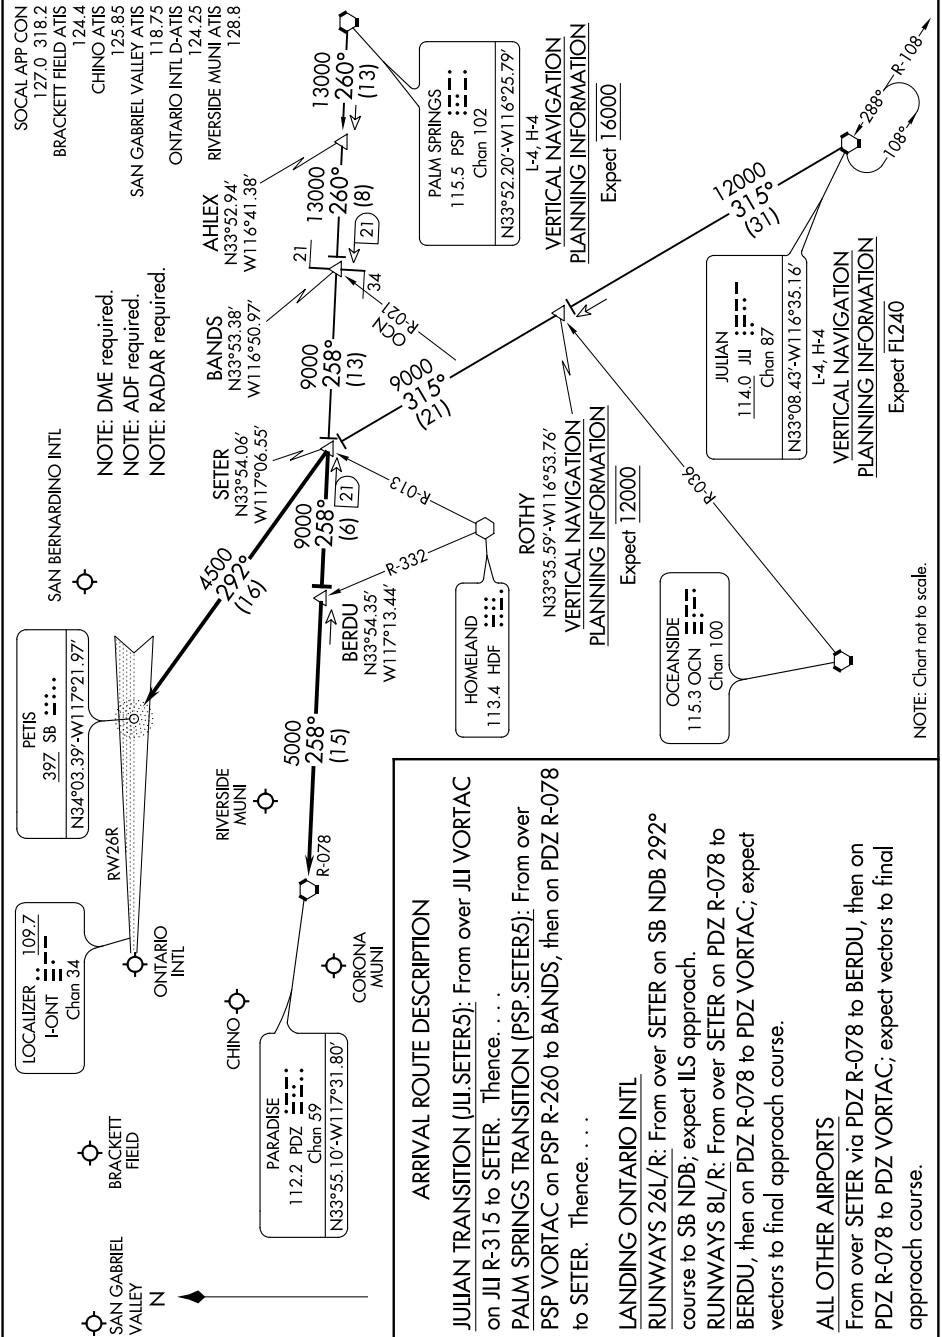

SETER FIVE ARRIVAL

AL-965 (FAA)

ONTARIO, CALIFORNIA

SW-3, 12 OCT 2017 to 09 NOV 2017

SETER FIVE ARRIVAL

ONTARIO, CALIFORNIA

SW-3, 12 OCT 2017 to 09 NOV 2017

ARRIVAL ROUTE DESCRIPTION

JULIAN TRANSITION (JLI.SETER5): From over JLI VORTAC on JLI R-315 to SETER. Thence, . . .

PALM SPRINGS TRANSITION (PSP.SETER5): From over PSP VORTAC on PSP R-260 to BANDS, then on PDZ R-078 to SETER. Thence, . . .

LANDING ONTARIO INTL

RUNWAYS 26L/R: From over SETER on SB NDB 292° course to SB NDB; expect ILS approach.

RUNWAYS 8L/R: From over SETER on PDZ R-078 to BERDU, then on PDZ R-078 to PDZ VORTAC; expect vectors to final approach course.

ALL OTHER AIRPORTS

From over SETER via PDZ R-078 to BERDU, then on PDZ R-078 to PDZ VORTAC; expect vectors to final approach course.