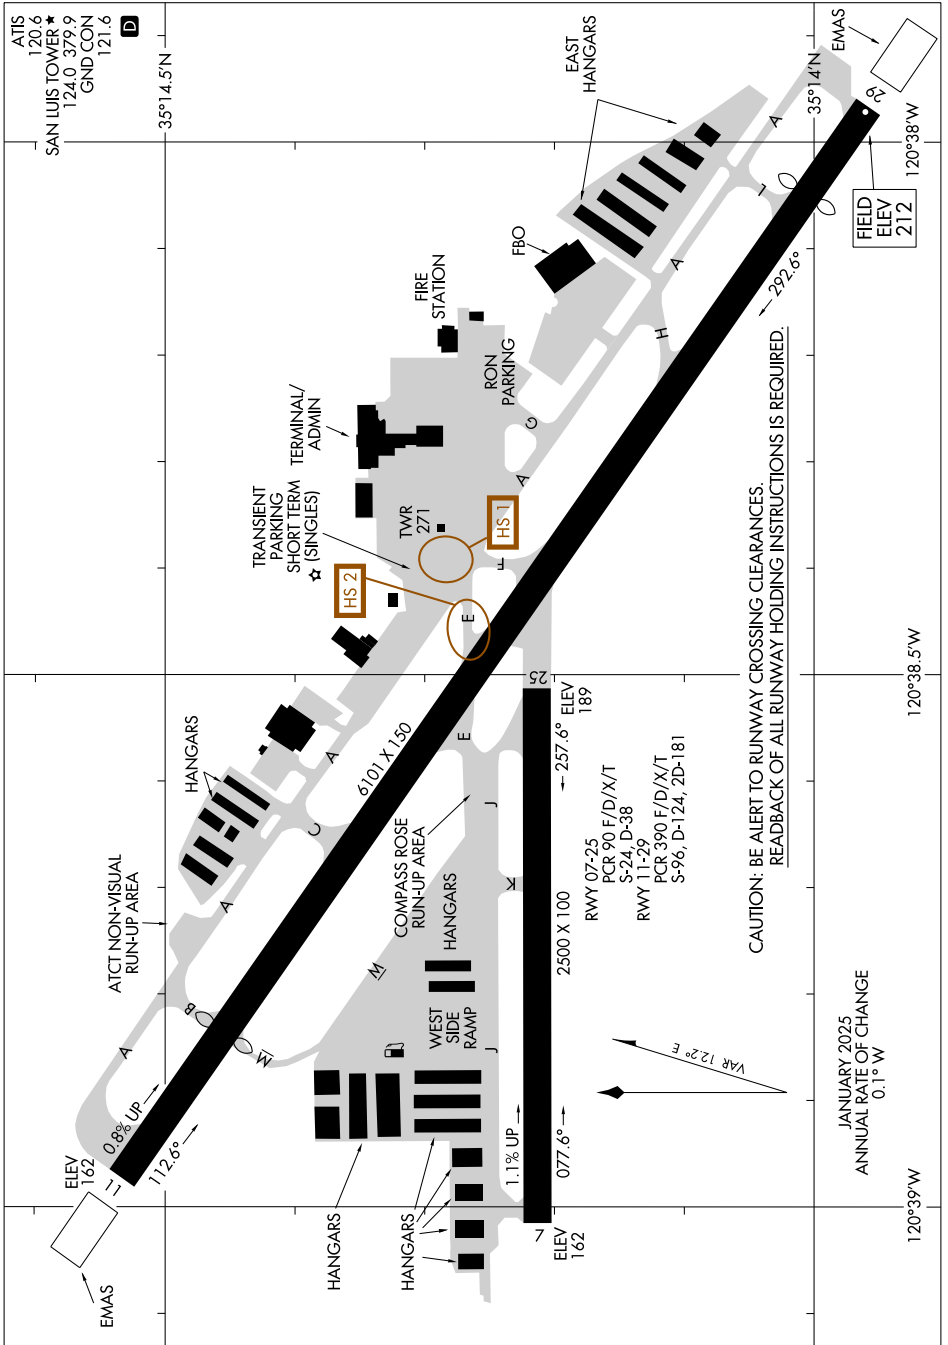

# AIRPORT DIAGRAM

SAN LUIS OBISPO COUNTY RGNL (SBP)  
SAN LUIS OBISPO, CALIFORNIA

AL-989 (FAA)

SW-3, 15 MAY 2025 to 12 JUN 2025

SW-3, 15 MAY 2025 to 12 JUN 2025

# AIRPORT DIAGRAM

SAN LUIS OBISPO, CALIFORNIA  
SAN LUIS OBISPO COUNTY RGNL (SBP)