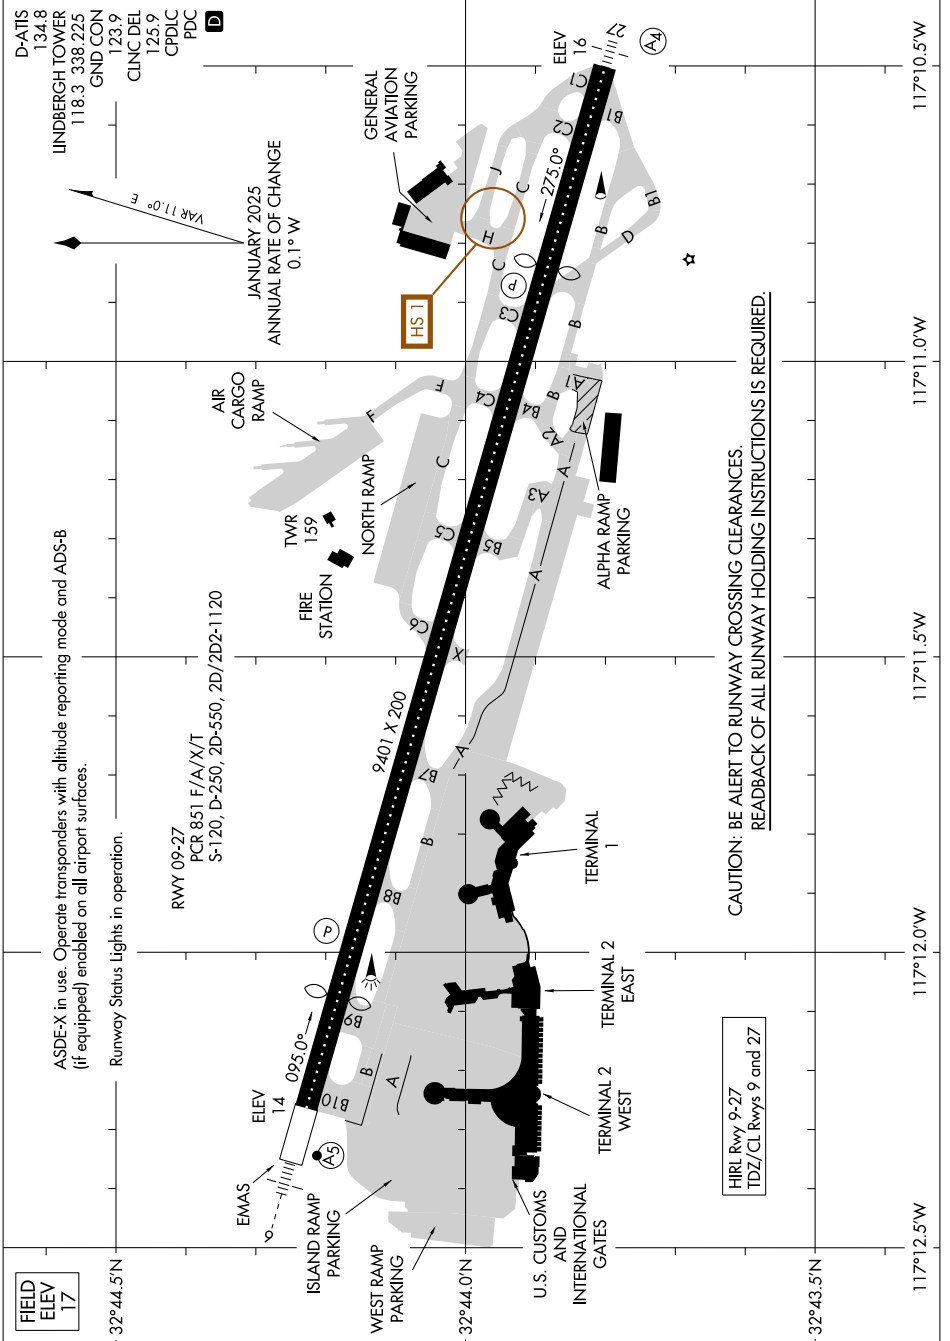

AIRPORT DIAGRAM

AL-373 (FAA)

SAN DIEGO INTL (SAN)
SAN DIEGO, CALIFORNIA

SW-3, 15 MAY 2025 to 12 JUN 2025

AIRPORT DIAGRAM

SAN DIEGO, CALIFORNIA
SAN DIEGO INTL (SAN)

SW-3, 15 MAY 2025 to 12 JUN 2025