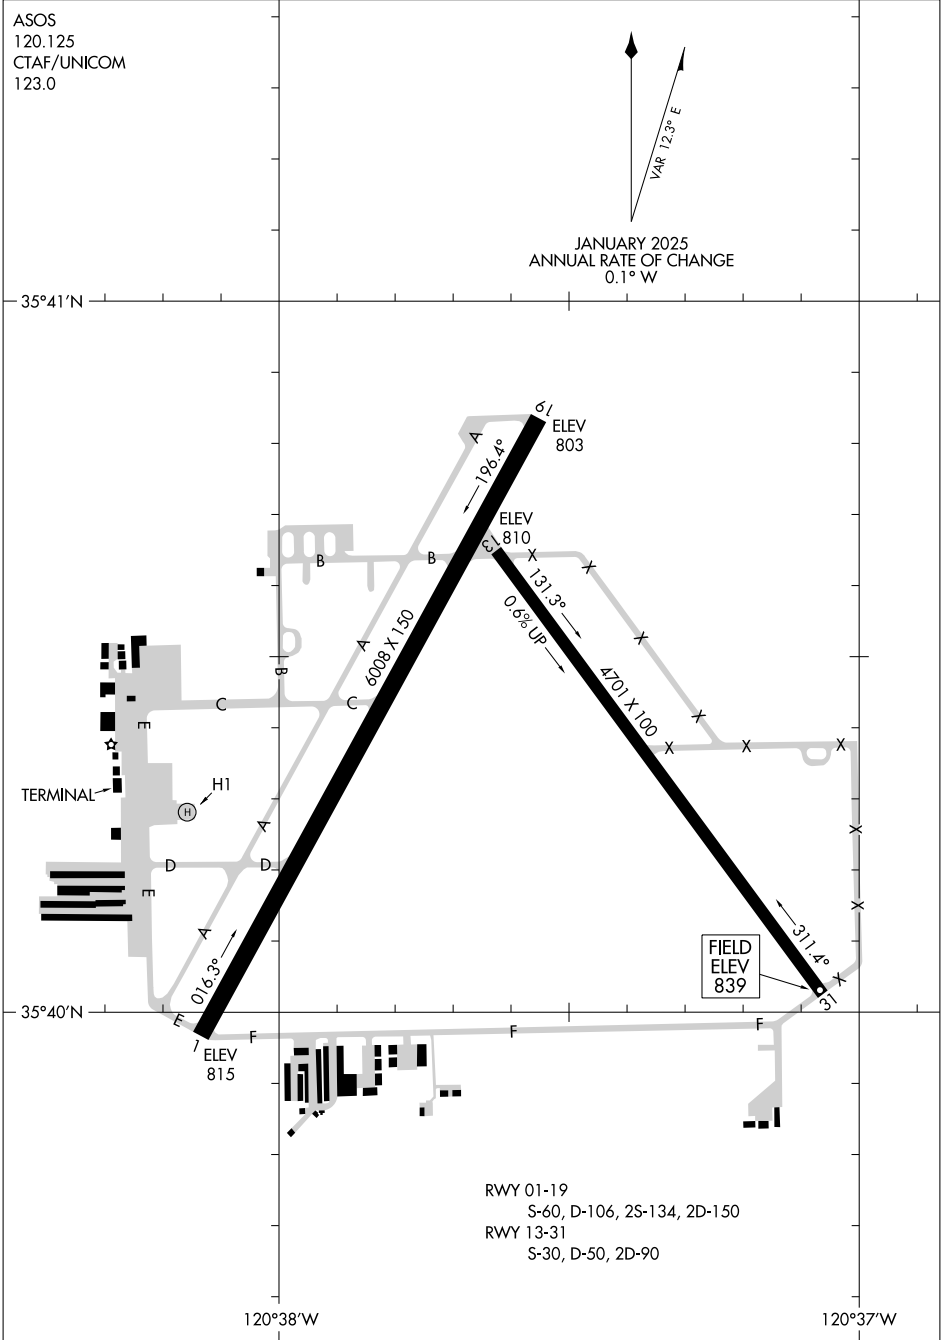

# AIRPORT DIAGRAM

AL-858 (FAA)

PASO ROBLES MUNI (P.R.B)  
PASO ROBLES, CALIFORNIA

ASOS  
120.125  
CTAF/UNICOM  
123.0

↑  
VAR 12.3° E  
JANUARY 2025  
ANNUAL RATE OF CHANGE  
0.1° W

SW-3, 07 AUG 2025 to 04 SEP 2025

SW-3, 07 AUG 2025 to 04 SEP 2025

RWY 01-19  
S-60, D-106, 2S-134, 2D-150  
RWY 13-31  
S-30, D-50, 2D-90