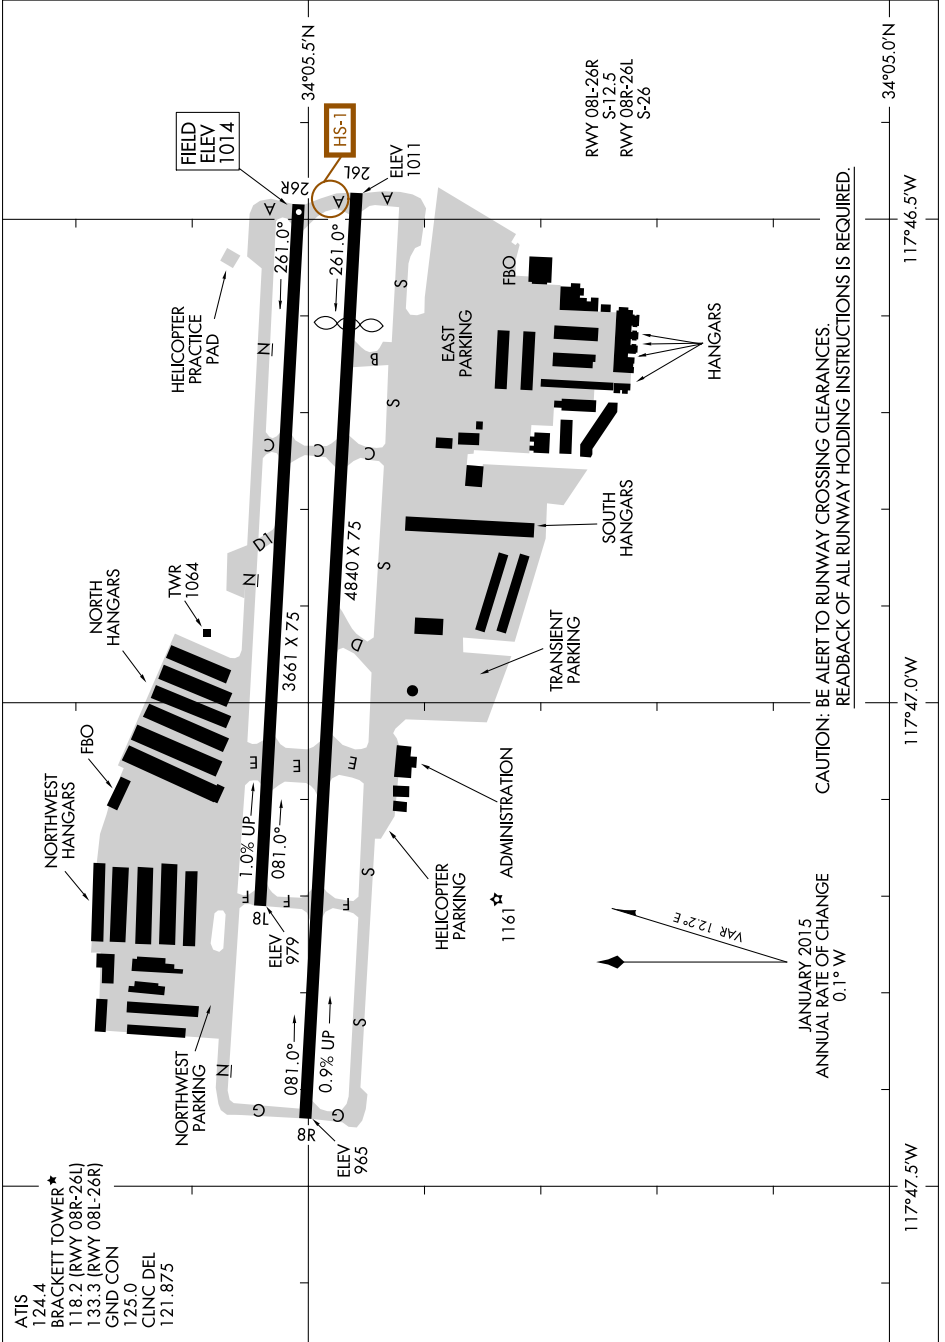

# AIRPORT DIAGRAM

AL-5218 (FAA)

BRACKETT FIELD (POC)  
LA VERNE, CALIFORNIA

SW-3, 12 OCT 2017 to 09 NOV 2017

CAUTION: BE ALERT TO RUNWAY CROSSING CLEARANCES  
READBACK OF ALL RUNWAY HOLDING INSTRUCTIONS IS REQUIRED.

JANUARY 2015  
ANNUAL RATE OF CHANGE  
0.1° W

SW-3, 12 OCT 2017 to 09 NOV 2017

# AIRPORT DIAGRAM

LA VERNE, CALIFORNIA  
BRACKETT FIELD (POC)