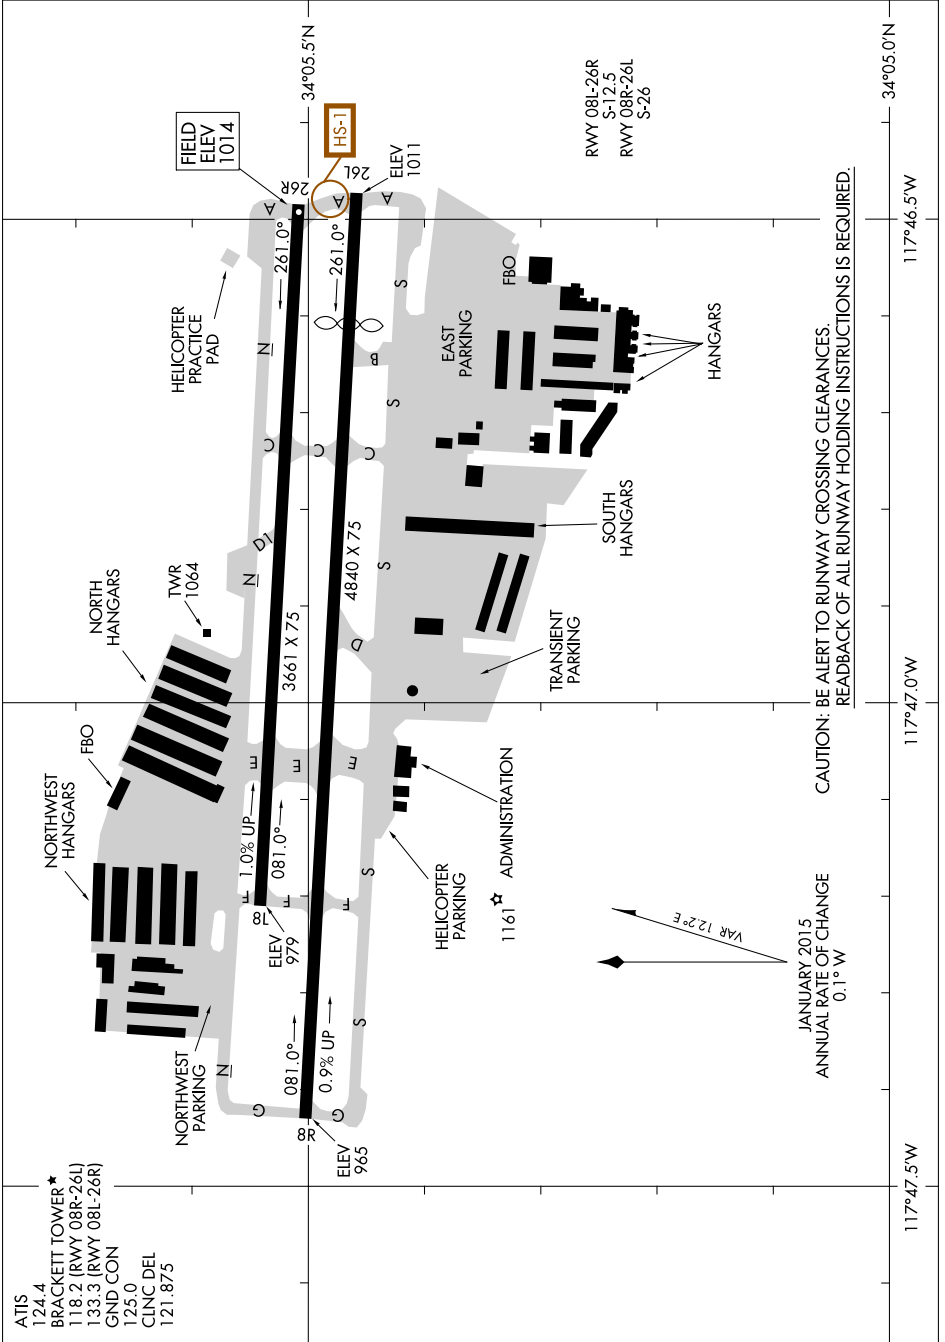

# AIRPORT DIAGRAM

AL-5218 (FAA)

BRACKETT FIELD (POC)  
LA VERNE, CALIFORNIA

SW-3, 27 APR 2017 to 25 MAY 2017

SW-3, 27 APR 2017 to 25 MAY 2017

# AIRPORT DIAGRAM

LA VERNE, CALIFORNIA  
BRACKETT FIELD (POC)