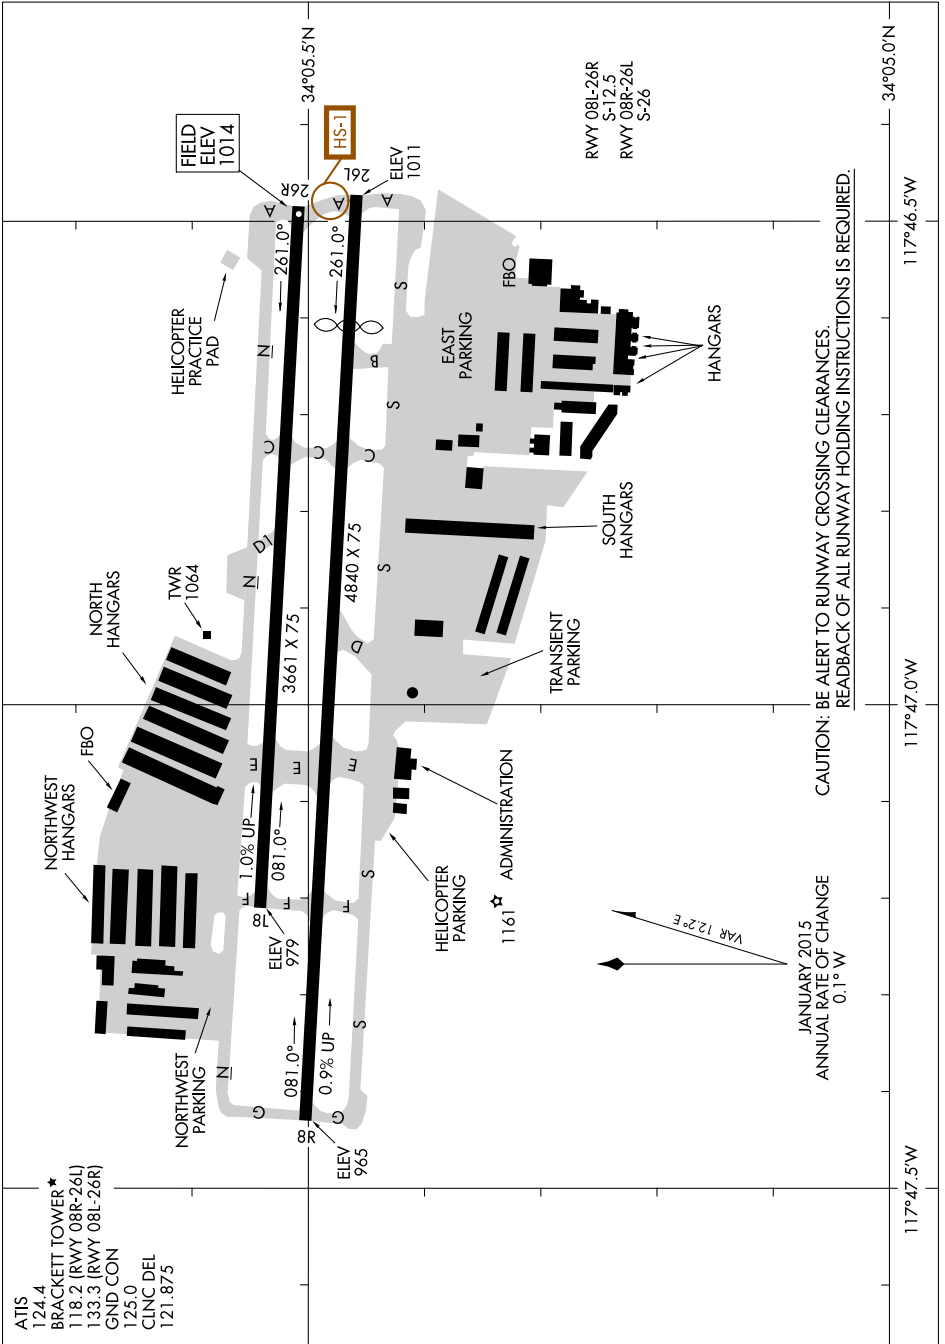

# AIRPORT DIAGRAM

AL-5218 (FAA)

BRACKETT FIELD (POC)  
LA VERNE, CALIFORNIA

SW-3, 07 DEC 2017 to 04 JAN 2018

SW-3, 07 DEC 2017 to 04 JAN 2018

# AIRPORT DIAGRAM

LA VERNE, CALIFORNIA  
BRACKETT FIELD (POC)