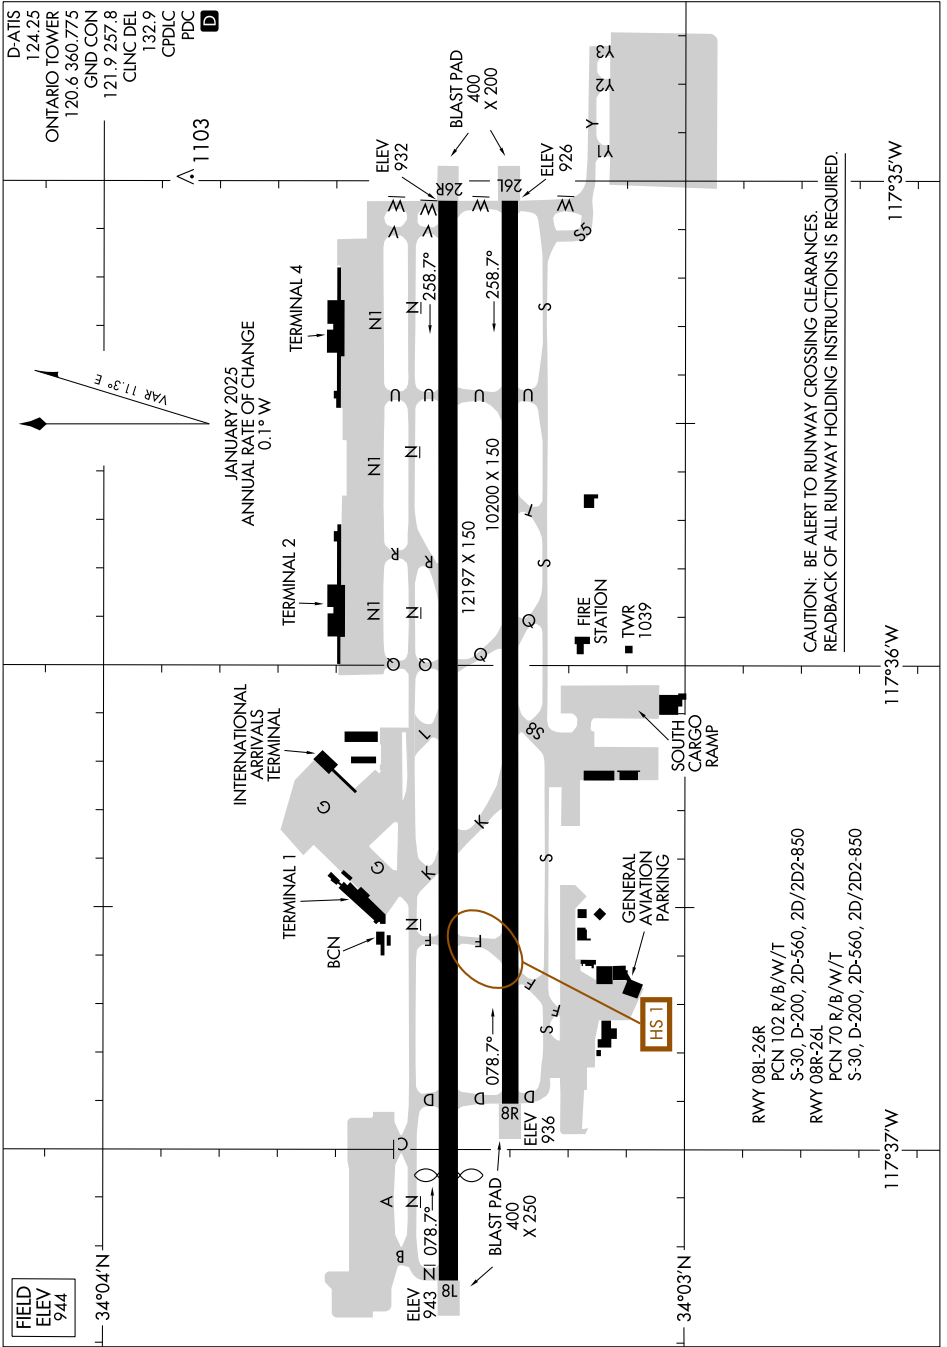

AIRPORT DIAGRAM

AL-965 (FAA)

ONTARIO INTL (ONT)
ONTARIO, CALIFORNIA

SW-3, 15 MAY 2025 to 12 JUN 2025

CAUTION: BE ALERT TO RUNWAY CROSSING CLEARANCES.
REARBACK OF ALL RUNWAY HOLDING INSTRUCTIONS IS REQUIRED.

FIELD ELEV 944

AIRPORT DIAGRAM

ONTARIO, CALIFORNIA
ONTARIO INTL (ONT)

SW-3, 15 MAY 2025 to 12 JUN 2025