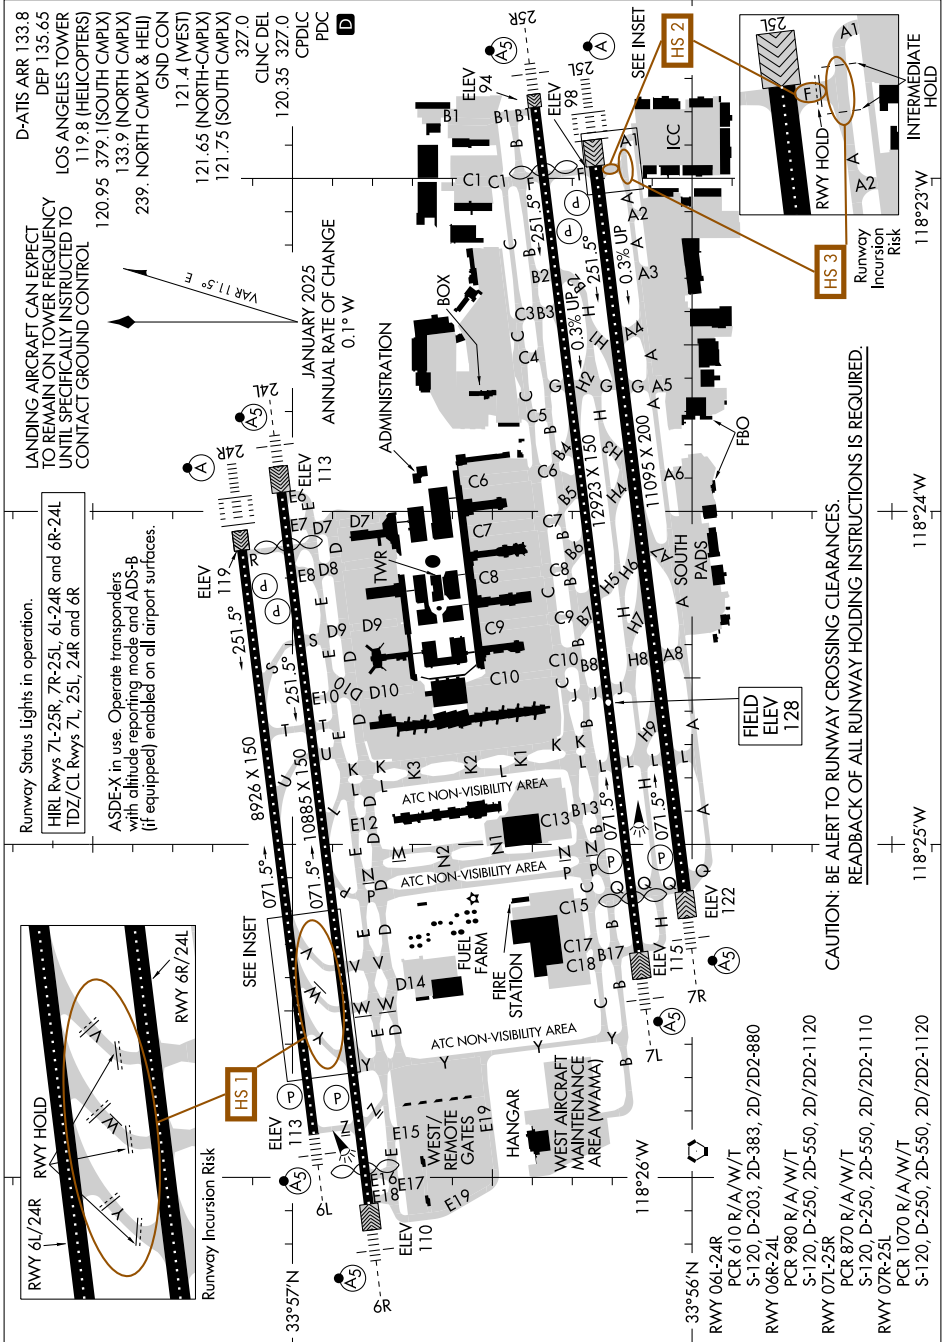

AIRPORT DIAGRAM

AL-237 (FAA)

LOS ANGELES INTL (LAX)
LOS ANGELES, CALIFORNIA

SW-3, 07 AUG 2025 to 04 SEP 2025

SW-3, 07 AUG 2025 to 04 SEP 2025

AIRPORT DIAGRAM

LOS ANGELES, CALIFORNIA
LOS ANGELES INTL (LAX)