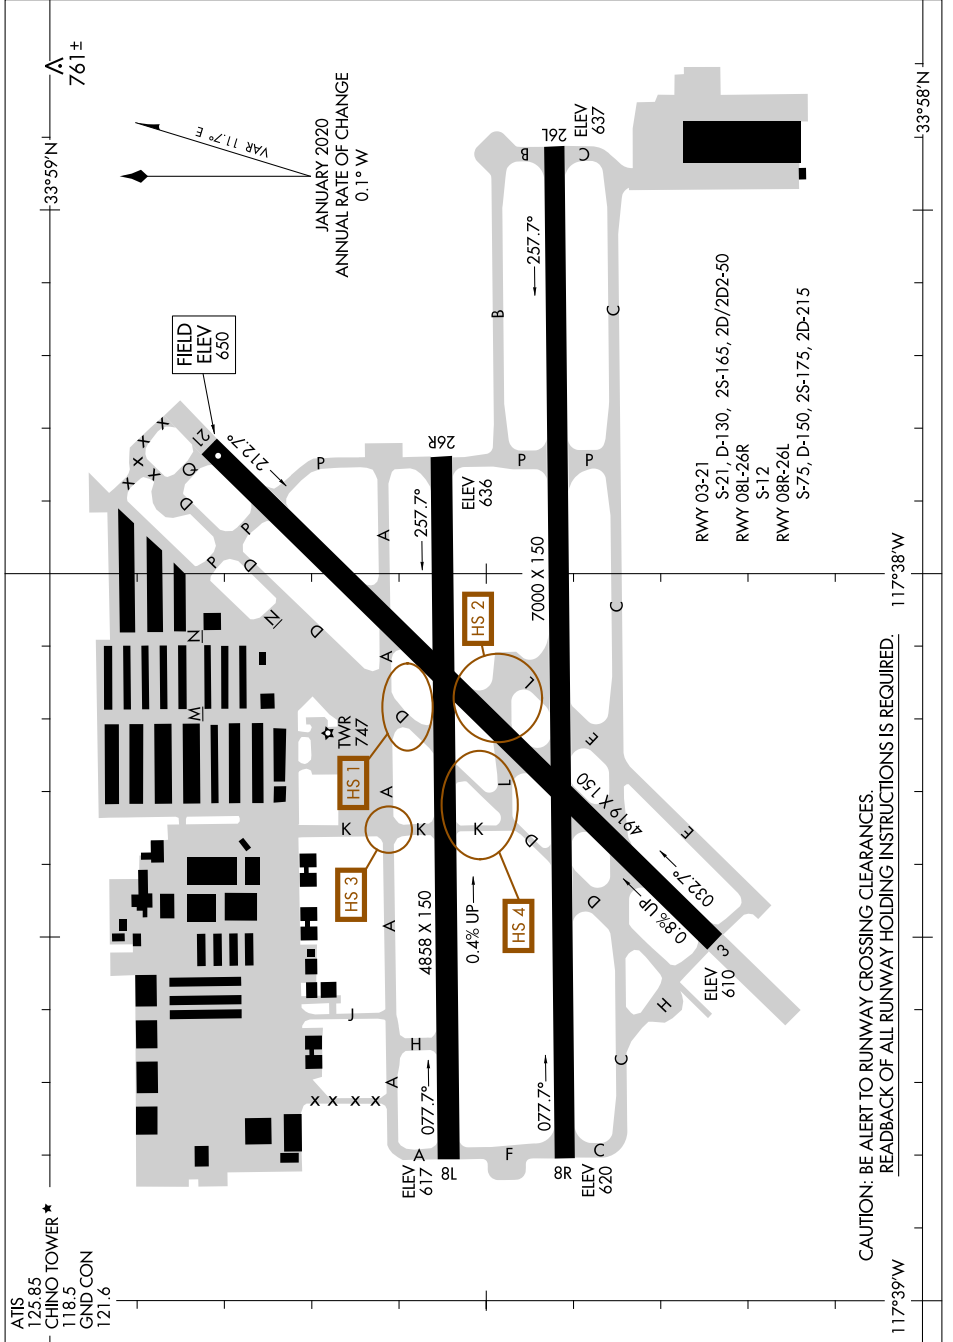

AIRPORT DIAGRAM

AL-5599 (FAA)

CHINO (CNO)
CHINO, CALIFORNIA

SW-3, 18 MAY 2023 to 15 JUN 2023

CAUTION: BE ALERT TO RUNWAY CROSSING CLEARANCES.
READBACK OF ALL RUNWAY HOLDING INSTRUCTIONS IS REQUIRED.

117°39'W 117°38'W 117°38'W 33°58'N

SW-3, 18 MAY 2023 to 15 JUN 2023

AIRPORT DIAGRAM

CHINO, CALIFORNIA
CHINO (CNO)