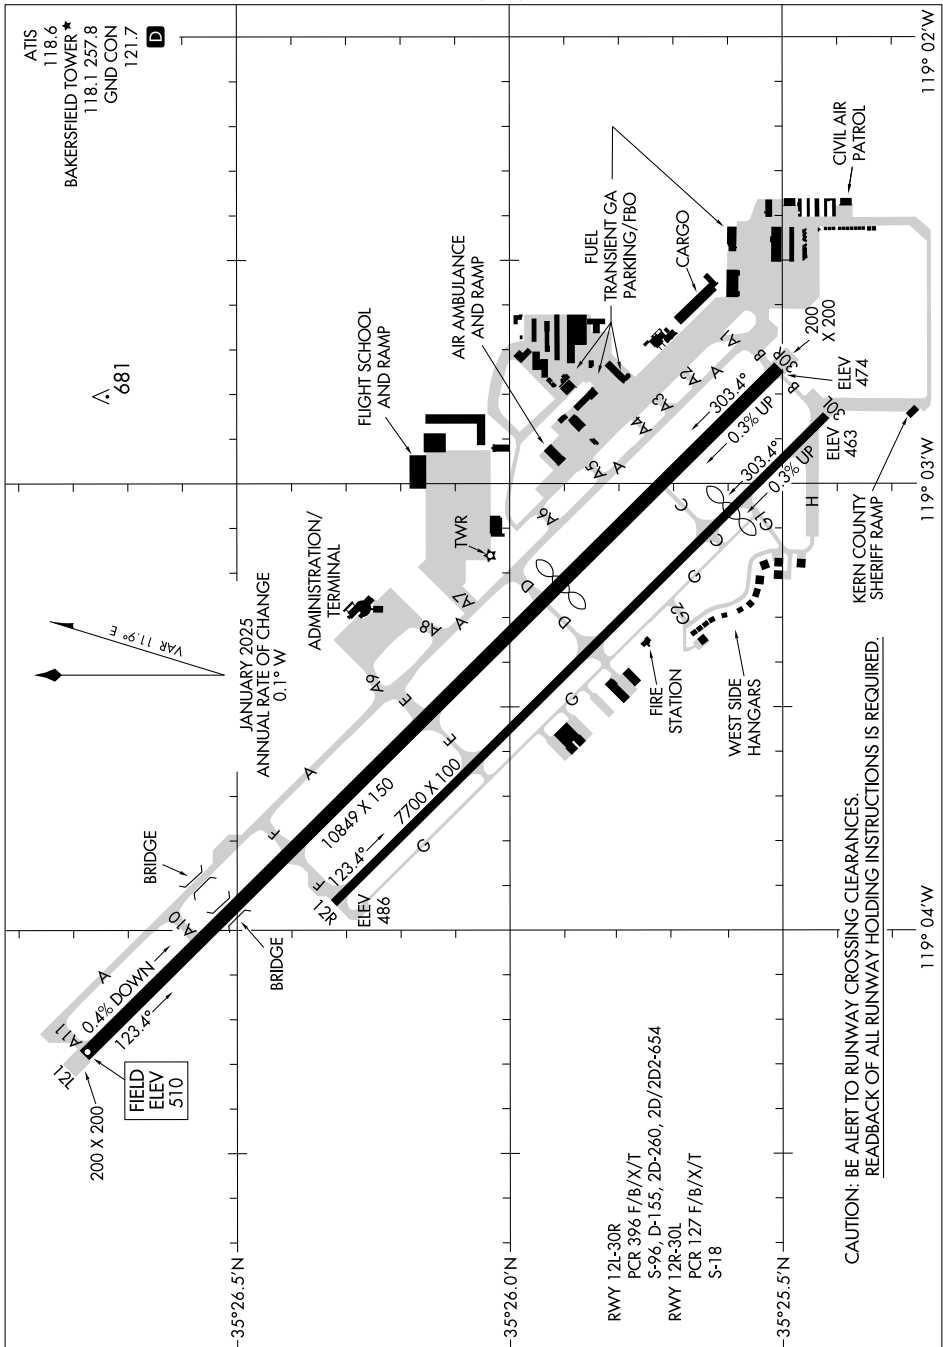

# AIRPORT DIAGRAM

AL-36 (FAA)

MEADOWS FLD (BFL)  
BAKERSFIELD, CALIFORNIA

SW-3, 15 MAY 2025 to 12 JUN 2025

SW-3, 15 MAY 2025 to 12 JUN 2025

# AIRPORT DIAGRAM

BAKERSFIELD, CALIFORNIA  
MEADOWS FLD (BFL)

CAUTION: BE ALERT TO RUNWAY CROSSING CLEARANCES.  
READBACK OF ALL RUNWAY HOLDING INSTRUCTIONS IS REQUIRED.