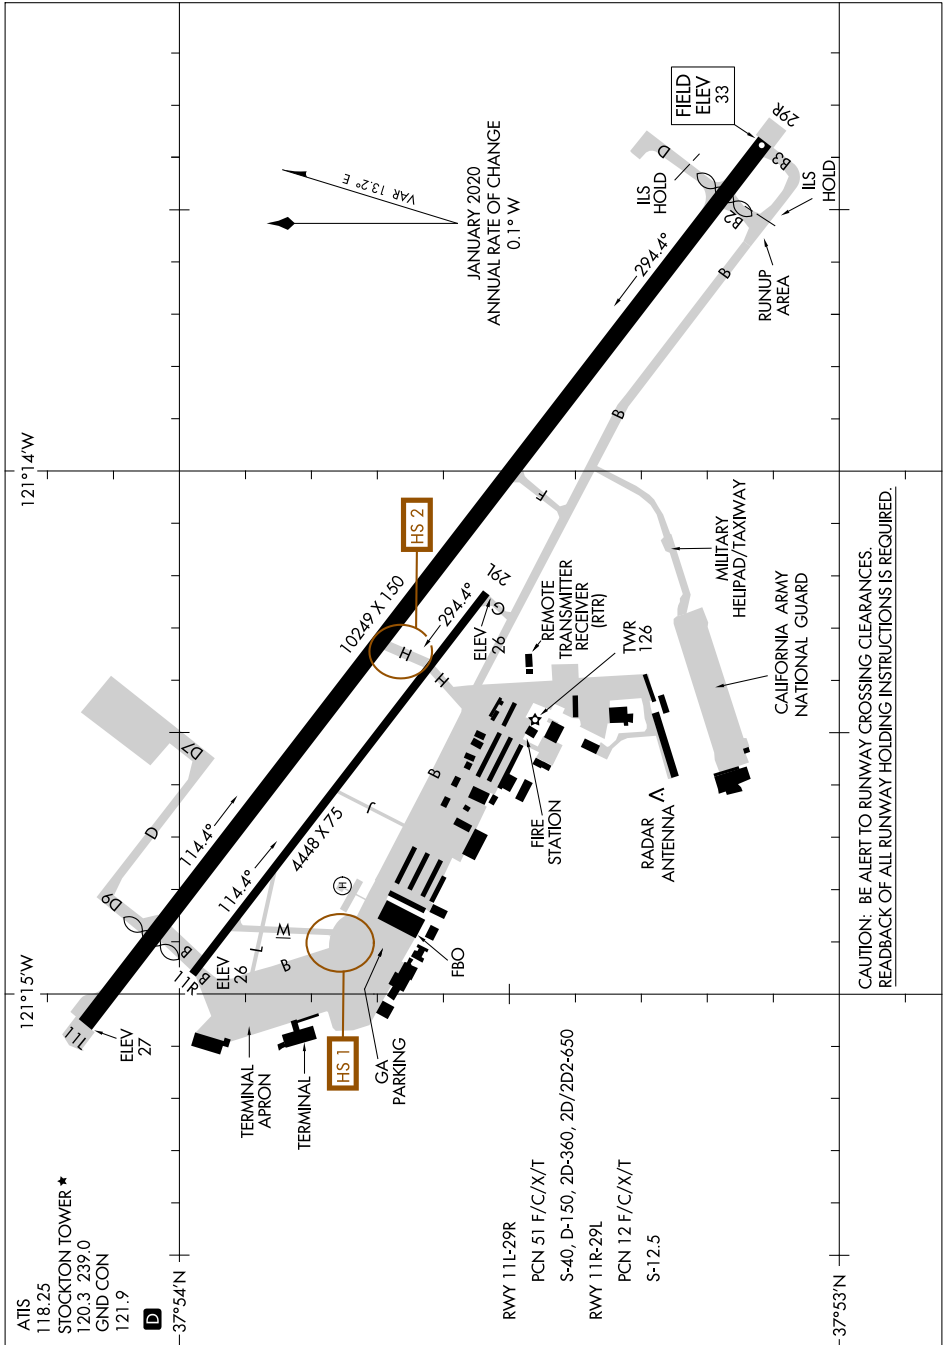

AIRPORT DIAGRAM

AL-407 (FAA)

STOCKTON METRO (SCK)
STOCKTON, CALIFORNIA

SW-2, 18 APR 2024 to 16 MAY 2024

AIRPORT DIAGRAM

STOCKTON, CALIFORNIA
STOCKTON METRO (SCK)

CAUTION: BE ALERT TO RUNWAY CROSSING CLEARANCES.
READBACK OF ALL RUNWAY HOLDING INSTRUCTIONS IS REQUIRED.

SW-2, 18 APR 2024 to 16 MAY 2024