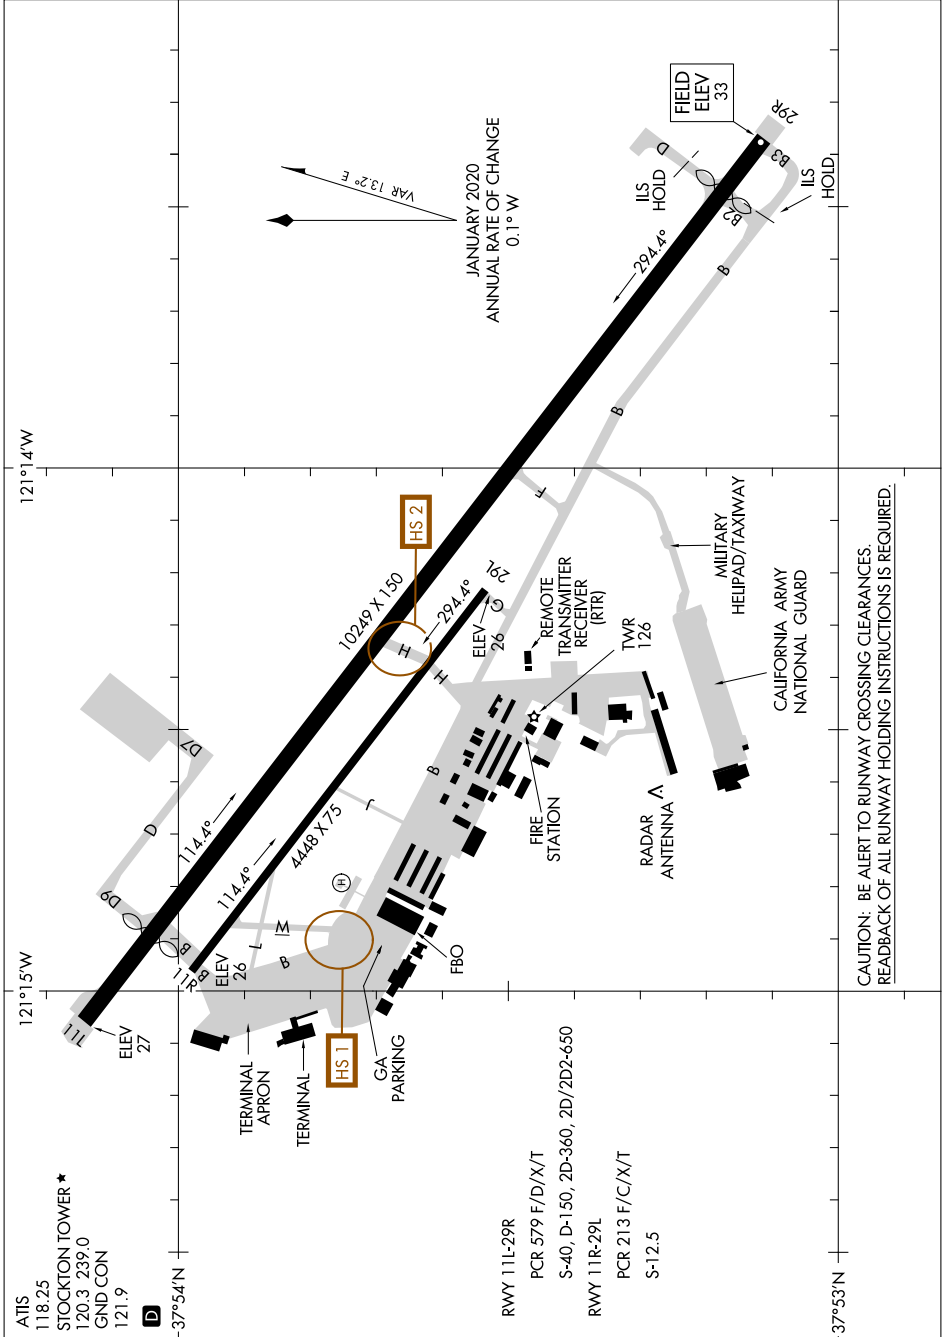

# AIRPORT DIAGRAM

AL-407 (FAA)

STOCKTON METRO (SCK)  
STOCKTON, CALIFORNIA

SW-2, 08 AUG 2024 to 05 SEP 2024

CAUTION: BE ALERT TO RUNWAY CROSSING CLEARANCES.  
READBACK OF ALL RUNWAY HOLDING INSTRUCTIONS IS REQUIRED.

# AIRPORT DIAGRAM

STOCKTON, CALIFORNIA  
STOCKTON METRO (SCK)

SW-2, 08 AUG 2024 to 05 SEP 2024