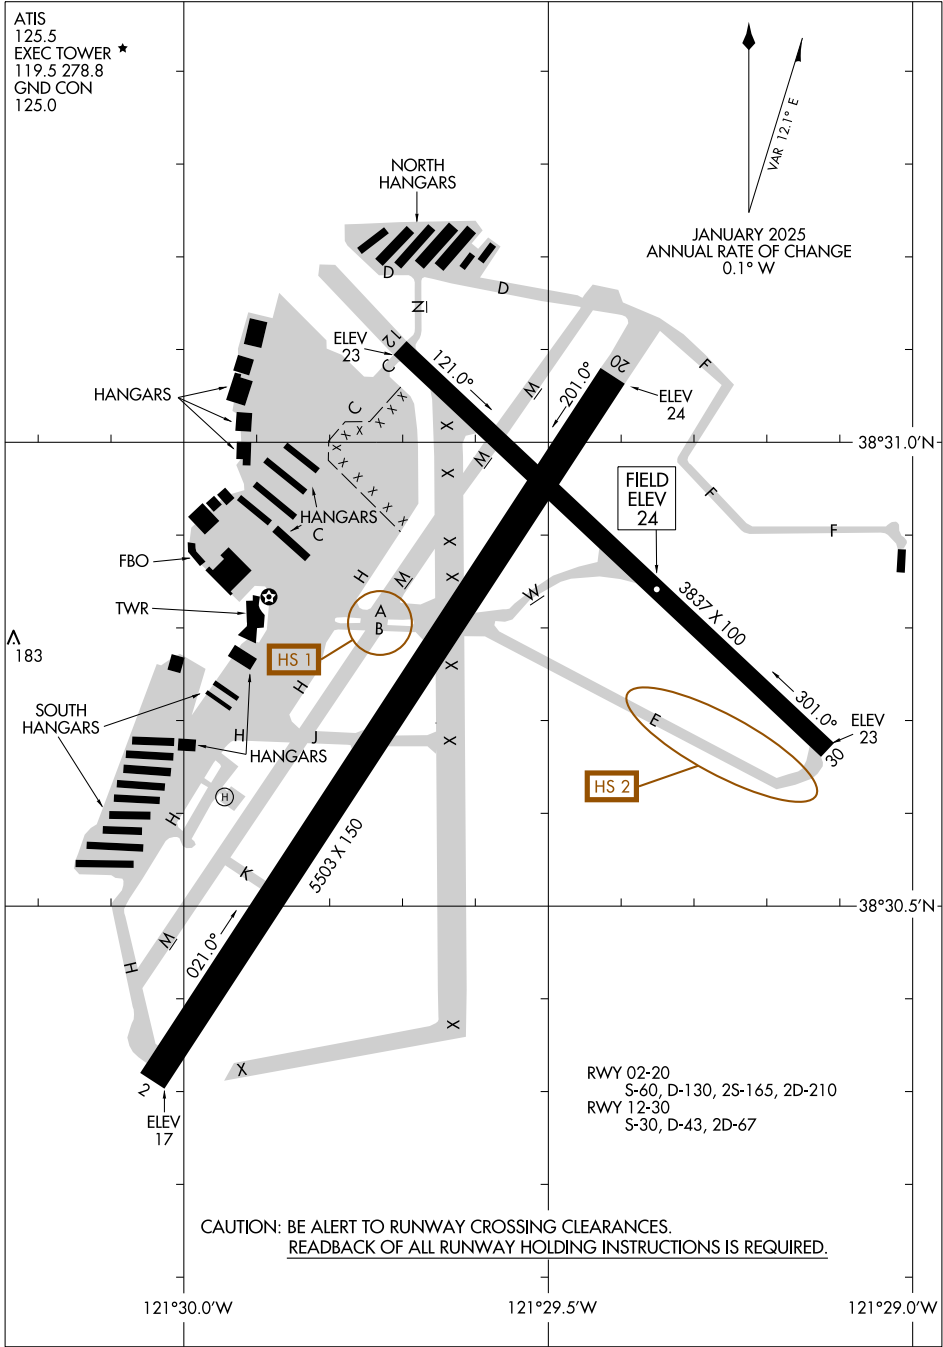

# AIRPORT DIAGRAM

AL-358 (FAA)

SACRAMENTO EXEC (SAC)  
SACRAMENTO, CALIFORNIA

ATIS  
125.5  
EXEC TOWER ★  
119.5 278.8  
GND CON  
125.0

JANUARY 2025  
ANNUAL RATE OF CHANGE  
0.1° W

SW-2, 15 MAY 2025 to 12 JUN 2025

SW-2, 15 MAY 2025 to 12 JUN 2025

CAUTION: BE ALERT TO RUNWAY CROSSING CLEARANCES.  
READBACK OF ALL RUNWAY HOLDING INSTRUCTIONS IS REQUIRED.

# AIRPORT DIAGRAM

25107

SACRAMENTO, CALIFORNIA  
SACRAMENTO EXEC (SAC)