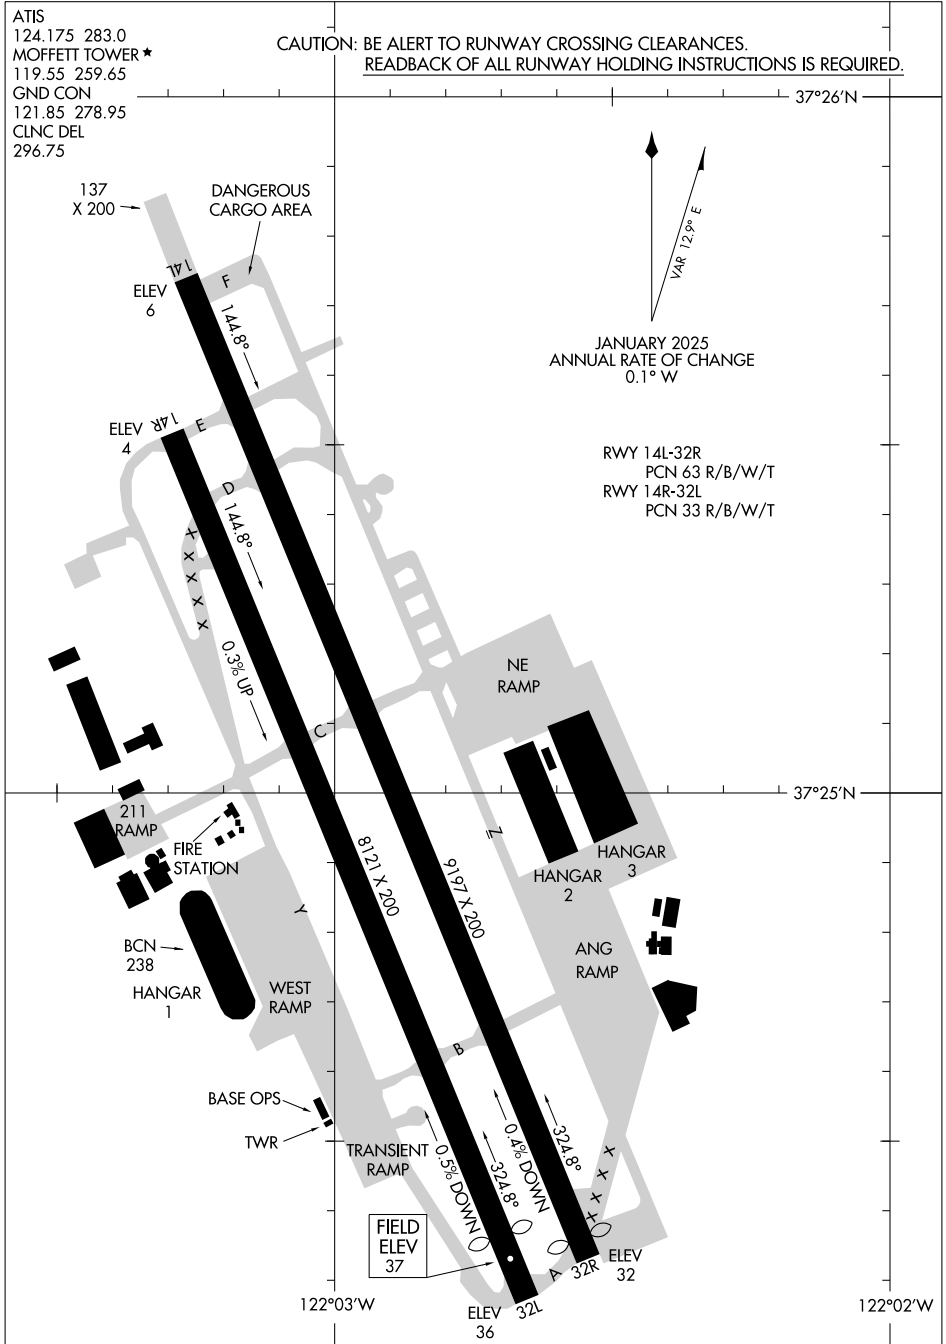

25107

AIRPORT DIAGRAM

MOFFETT FEDERAL AIRFIELD (NTUQ)
MOUNTAIN VIEW, CALIFORNIA

AL-410 (FAA)

ATIS
124.175 283.0
MOFFETT TOWER ★
119.55 259.65
GND CON
121.85 278.95
CINC DEL
296.75

CAUTION: BE ALERT TO RUNWAY CROSSING CLEARANCES.
READBACK OF ALL RUNWAY HOLDING INSTRUCTIONS IS REQUIRED.

37°26'N

JANUARY 2025
ANNUAL RATE OF CHANGE
0.1° W

RWY 14L-32R
PCN 63 R/B/W/T
RWY 14R-32L
PCN 33 R/B/W/T

SW-2, 15 MAY 2025 to 12 JUN 2025

SW-2, 15 MAY 2025 to 12 JUN 2025

37°25'N

122°03'W

122°02'W

AIRPORT DIAGRAM

25107

MOUNTAIN VIEW, CALIFORNIA
MOFFETT FEDERAL AIRFIELD (NTUQ)