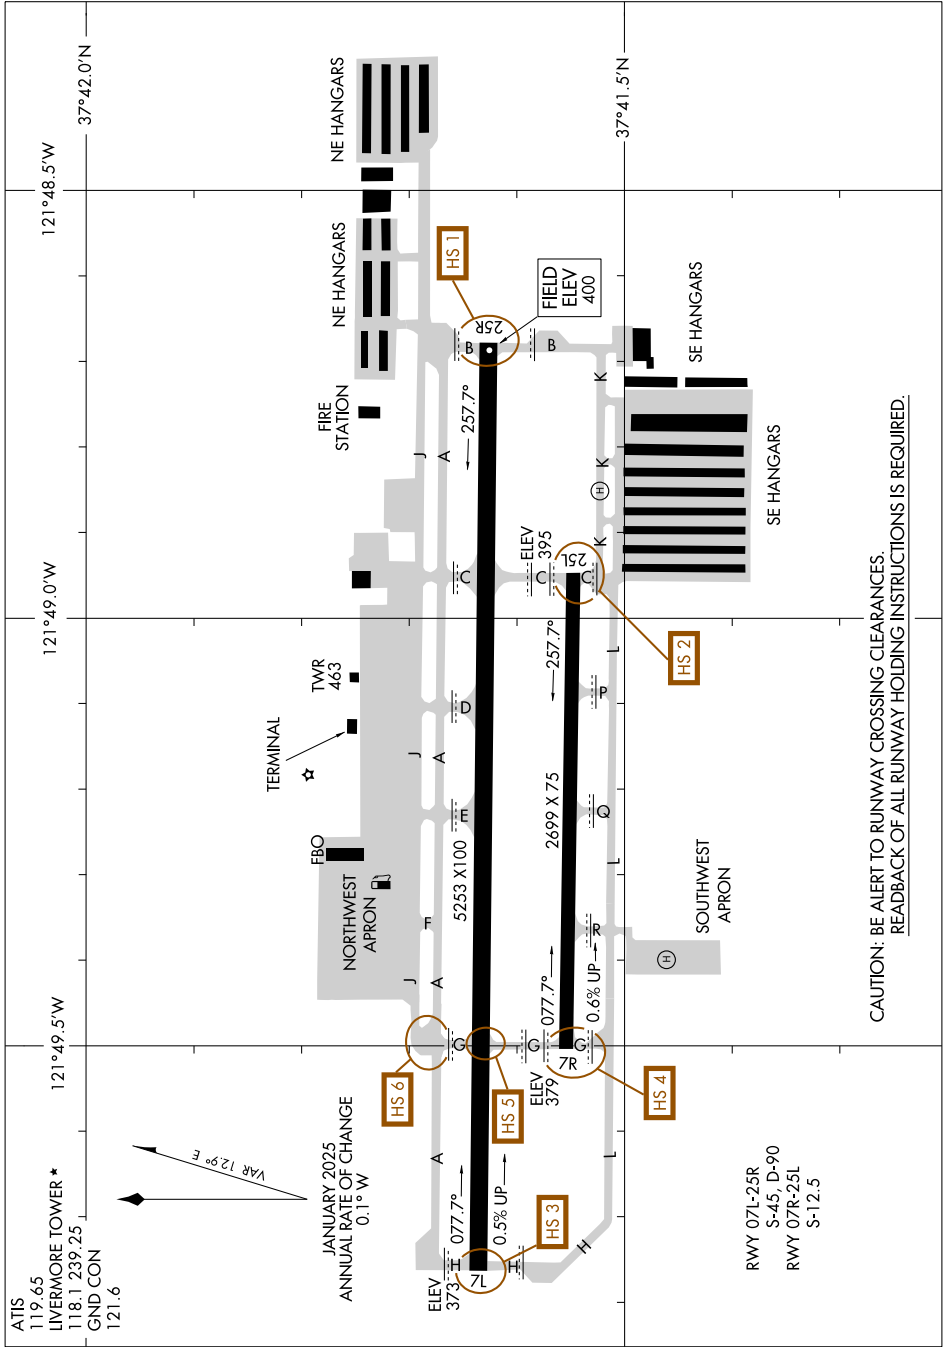

# AIRPORT DIAGRAM

AL-6075 (FAA)

LIVERMORE MUNI (LVK)  
LIVERMORE, CALIFORNIA

SW-2, 15 MAY 2025 to 12 JUN 2025

CAUTION: BE ALERT TO RUNWAY CROSSING CLEARANCES.  
READBACK OF ALL RUNWAY HOLDING INSTRUCTIONS IS REQUIRED.

SW-2, 15 MAY 2025 to 12 JUN 2025

# AIRPORT DIAGRAM

LIVERMORE, CALIFORNIA  
LIVERMORE MUNI (LVK)