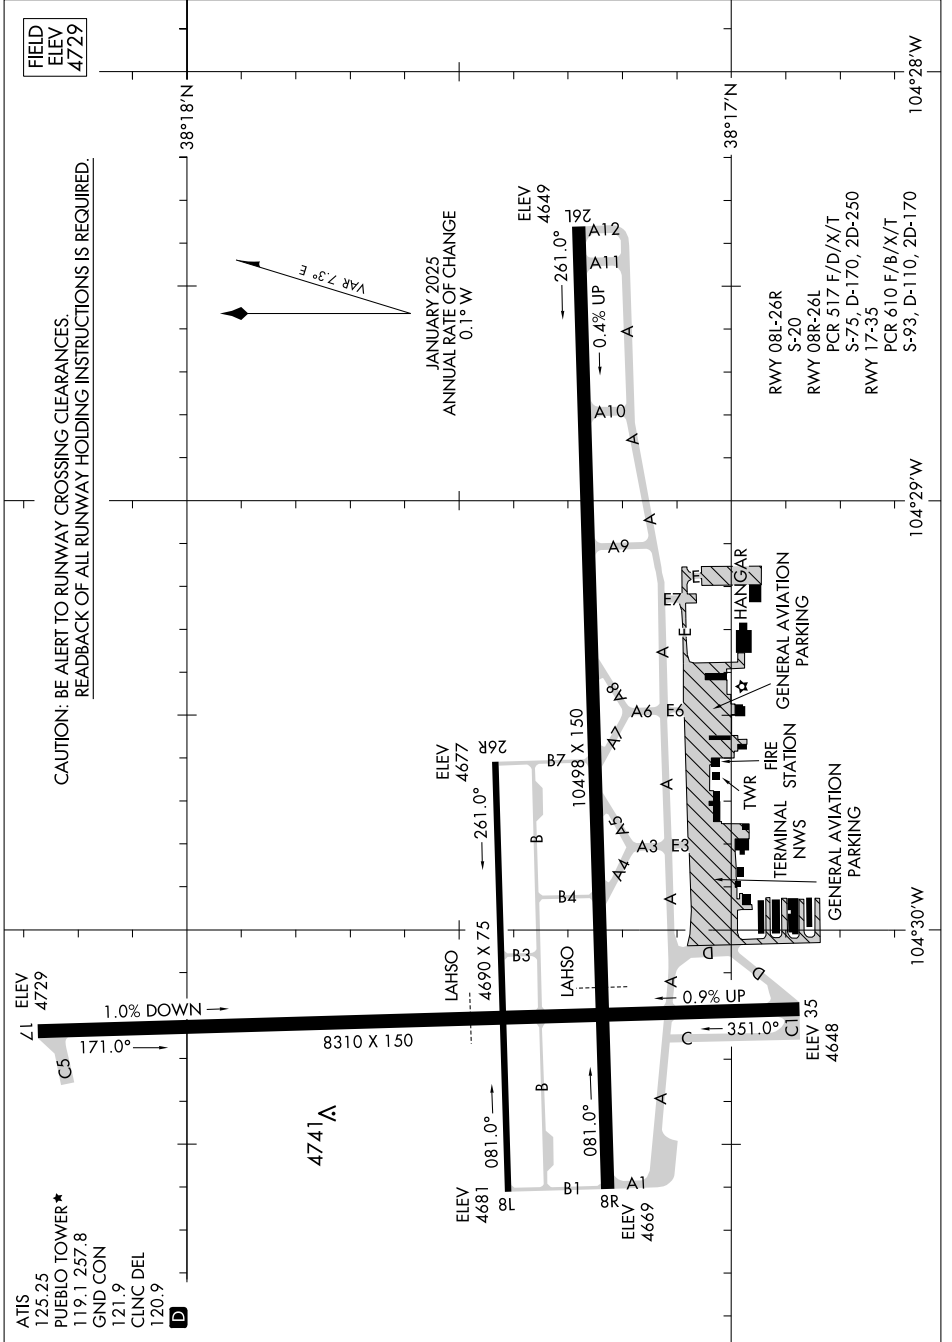

AIRPORT DIAGRAM

AL-334 (FAA)

PUEBLO MEML (PTJB)
PUEBLO, COLORADO

SW-1, 15 MAY 2025 to 12 JUN 2025

SW-1, 15 MAY 2025 to 12 JUN 2025

AIRPORT DIAGRAM

PUEBLO, COLORADO
PUEBLO MEML (PTJB)