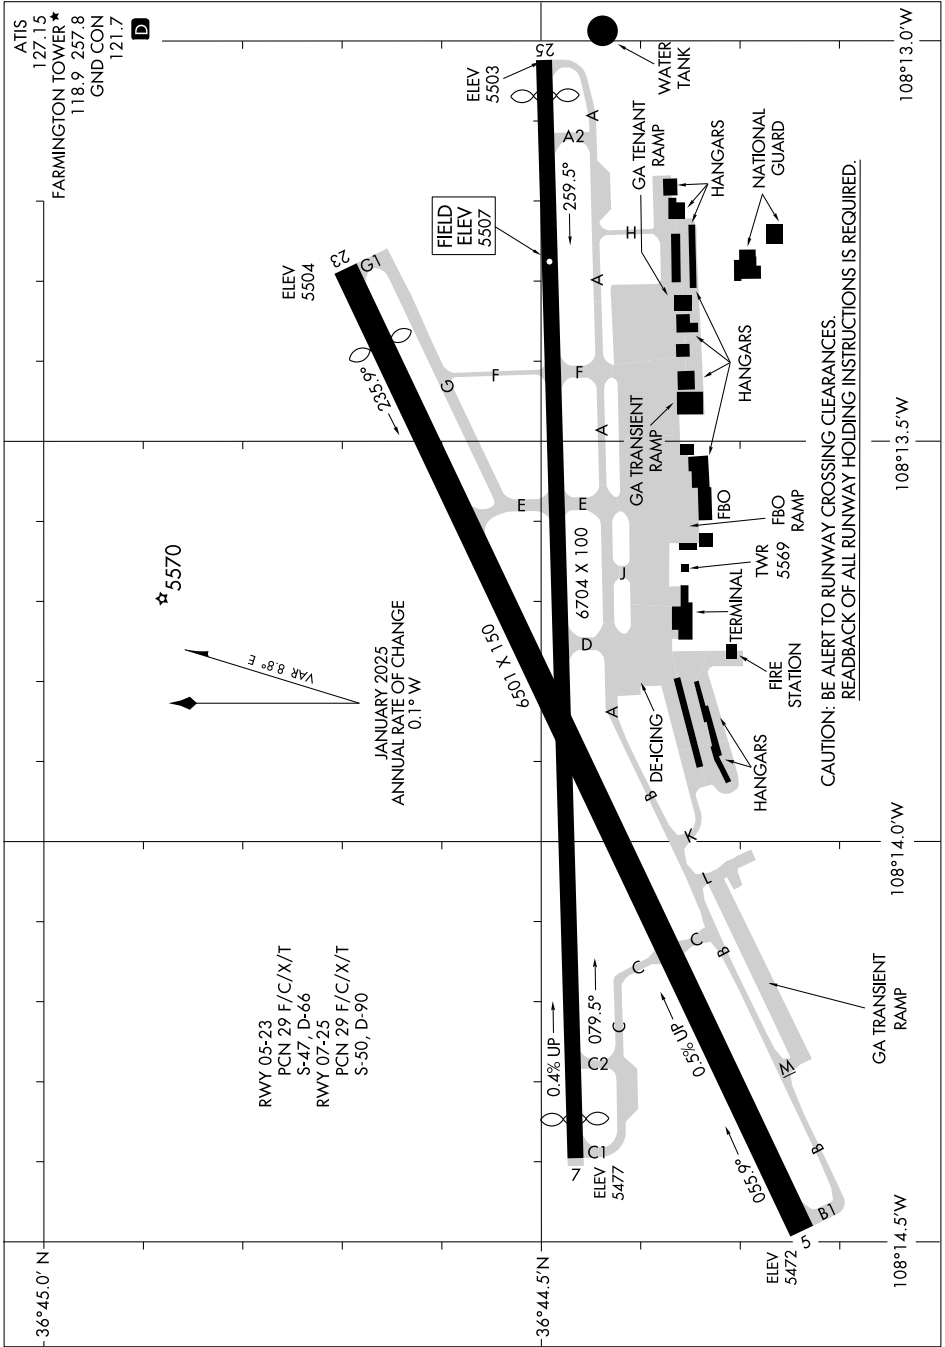

AIRPORT DIAGRAM

AL-493 (FAA)

FOUR CORNERS RGNL (FMN)
FARMINGTON, NEW MEXICO

SW-1, 15 MAY 2025 to 12 JUN 2025

SW-1, 15 MAY 2025 to 12 JUN 2025

AIRPORT DIAGRAM

FARMINGTON, NEW MEXICO
FOUR CORNERS RGNL (FMN)