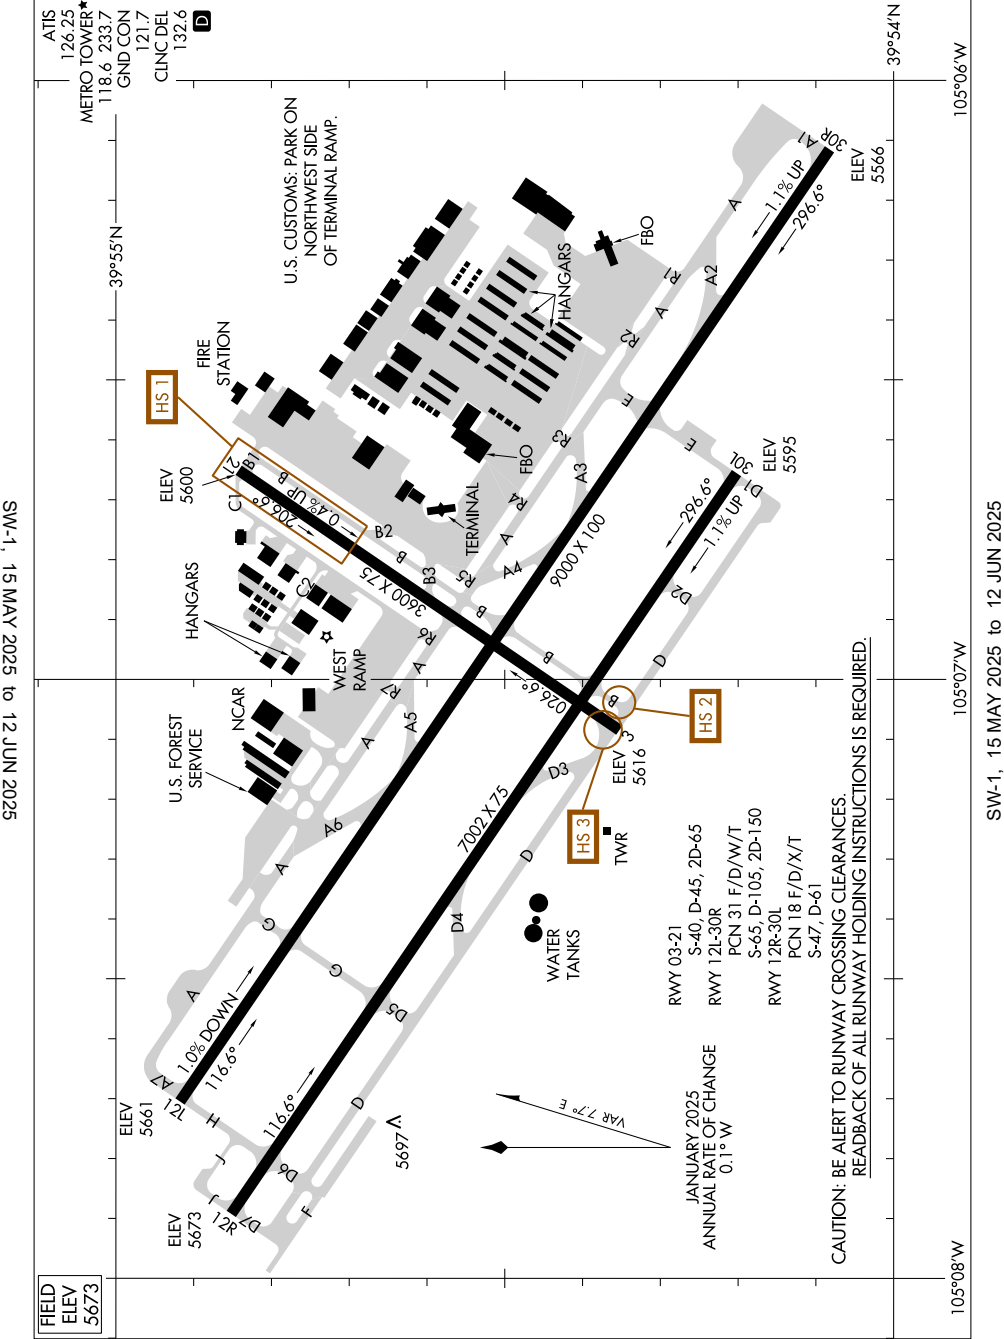

AIRPORT DIAGRAM

AL-5612 (FAA)

ROCKY MOUNTAIN METRO (BJC)

DENVER, COLORADO

SW-1, 15 MAY 2025 to 12 JUN 2025

SW-1, 15 MAY 2025 to 12 JUN 2025

AIRPORT DIAGRAM

DENVER, COLORADO

ROCKY MOUNTAIN METRO (BJC)