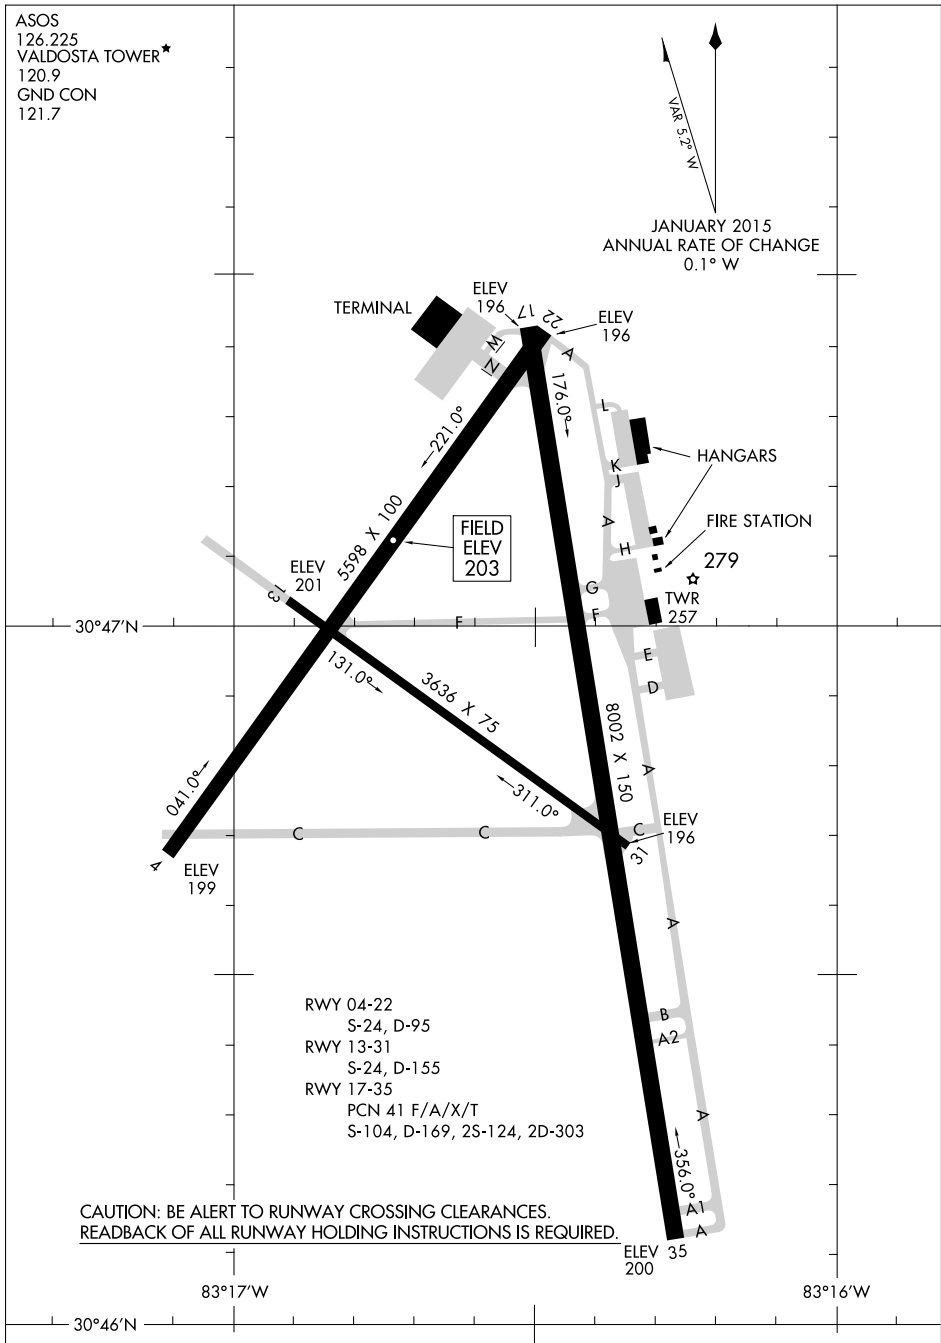

17117

AIRPORT DIAGRAM

AL-892 (FAA)

VALDOSTA RGNL (VLD)

VALDOSTA, GEORGIA

ASOS
 126.225
 VALDOSTA TOWER*
 120.9
 GND CON
 121.7

↑
 VAB 5.2° N
 JANUARY 2015
 ANNUAL RATE OF CHANGE
 0.1° W

SE-4, 26 APR 2018 to 24 MAY 2018

SE-4, 26 APR 2018 to 24 MAY 2018

CAUTION: BE ALERT TO RUNWAY CROSSING CLEARANCES.
 READBACK OF ALL RUNWAY HOLDING INSTRUCTIONS IS REQUIRED.

AIRPORT DIAGRAM

17117

VALDOSTA, GEORGIA
VALDOSTA RGNL (VLD)