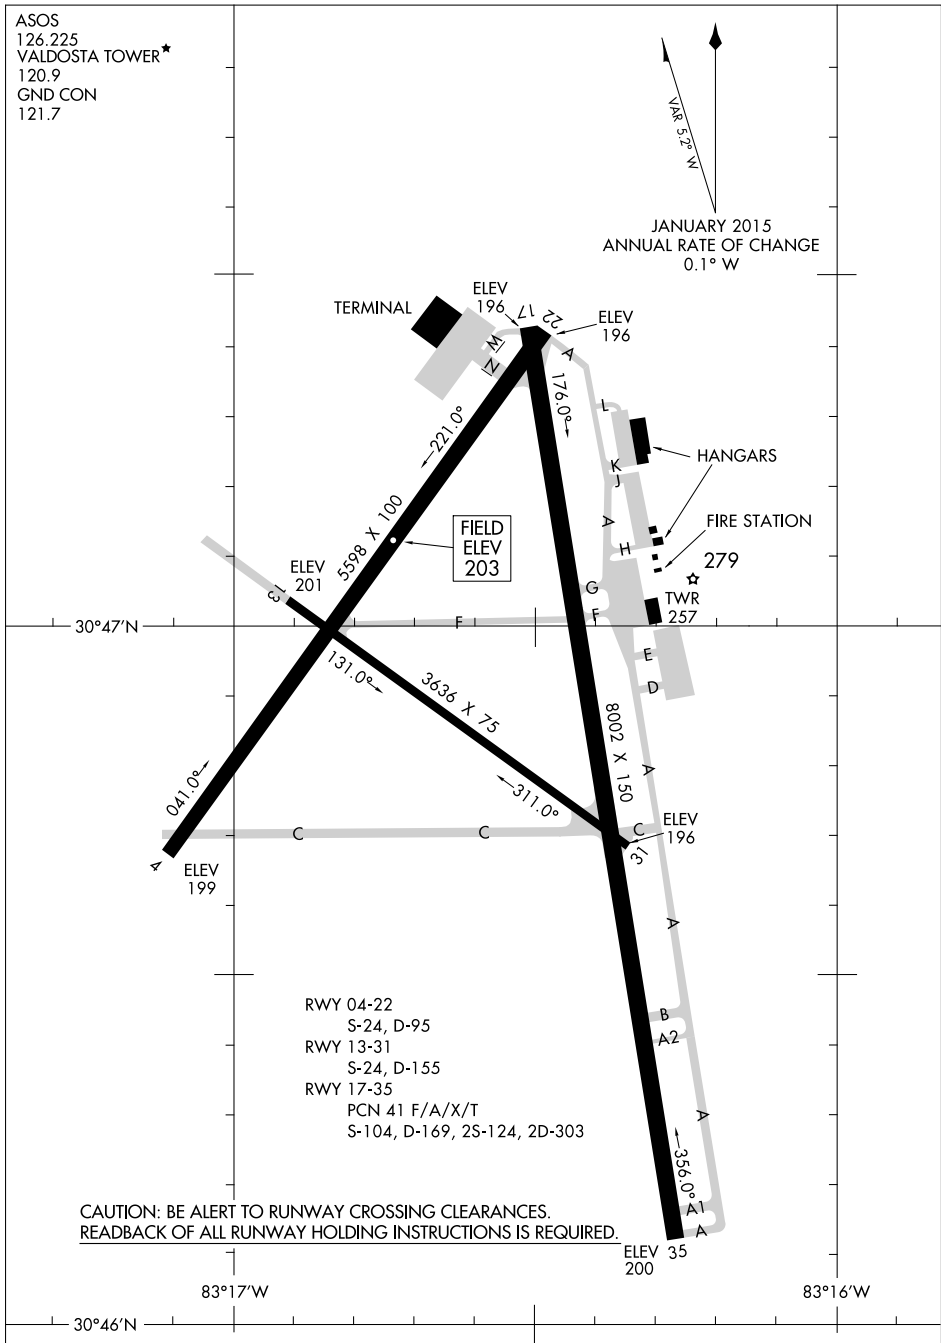

17117

# AIRPORT DIAGRAM

AL-892 (FAA)

VALDOSTA RGNL (VLD)

VALDOSTA, GEORGIA

ASOS  
 126.225  
 VALDOSTA TOWER\*  
 120.9  
 GND CON  
 121.7

↑  
 VAB 5.2° N  
 JANUARY 2015  
 ANNUAL RATE OF CHANGE  
 0.1° W

SE-4, 19 JUL 2018 to 16 AUG 2018

SE-4, 19 JUL 2018 to 16 AUG 2018

CAUTION: BE ALERT TO RUNWAY CROSSING CLEARANCES.  
 READBCK OF ALL RUNWAY HOLDING INSTRUCTIONS IS REQUIRED.