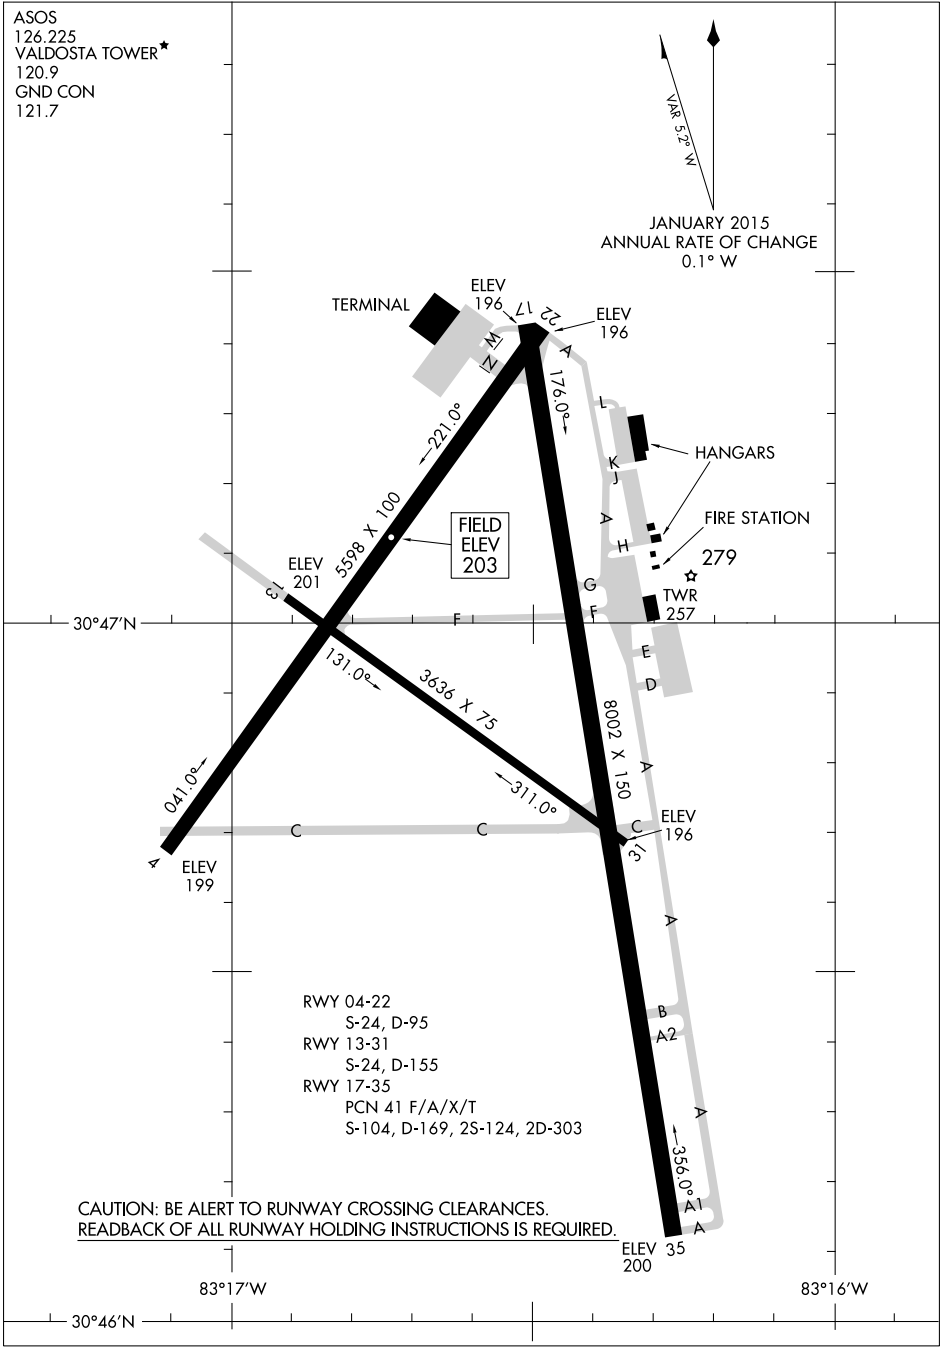

17117

AIRPORT DIAGRAM

AL-892 (FAA)

VALDOSTA RGNL (VLD)
VALDOSTA, GEORGIA

ASOS
126.225
VALDOSTA TOWER*
120.9
GND CON
121.7

JANUARY 2015
ANNUAL RATE OF CHANGE
0.1° W

SE-4, 07 DEC 2017 to 04 JAN 2018

SE-4, 07 DEC 2017 to 04 JAN 2018

AIRPORT DIAGRAM

17117

VALDOSTA, GEORGIA
VALDOSTA RGNL (VLD)