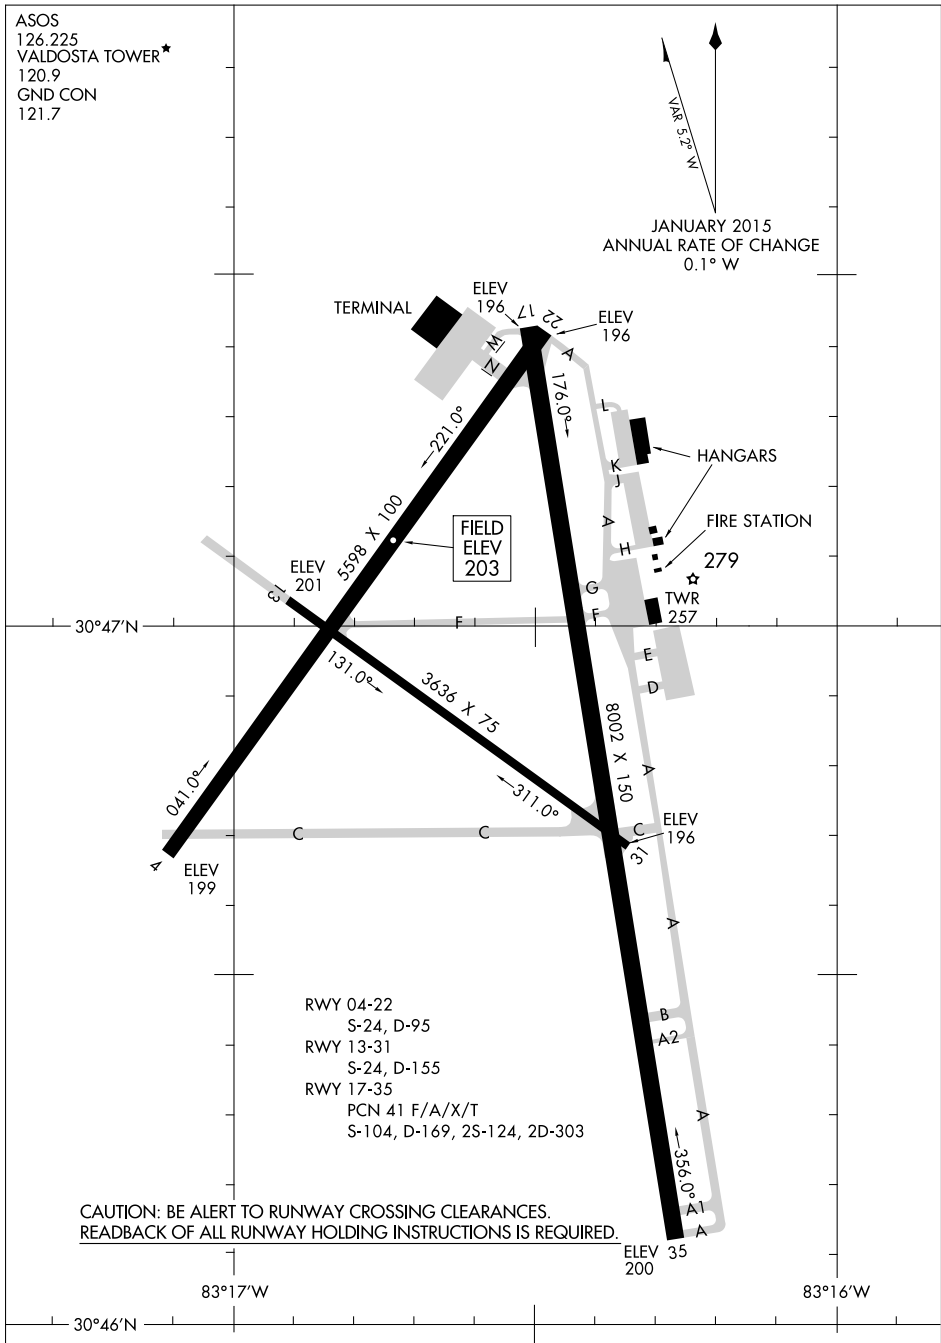

17117

# AIRPORT DIAGRAM

AL-892 (FAA)

VALDOSTA RGNL (VLD)

VALDOSTA, GEORGIA

ASOS  
 126.225  
 VALDOSTA TOWER\*  
 120.9  
 GND CON  
 121.7

  
 JANUARY 2015  
 ANNUAL RATE OF CHANGE  
 0.1° W

SE-4, 17 AUG 2017 to 14 SEP 2017

SE-4, 17 AUG 2017 to 14 SEP 2017

CAUTION: BE ALERT TO RUNWAY CROSSING CLEARANCES.  
 READBACK OF ALL RUNWAY HOLDING INSTRUCTIONS IS REQUIRED.