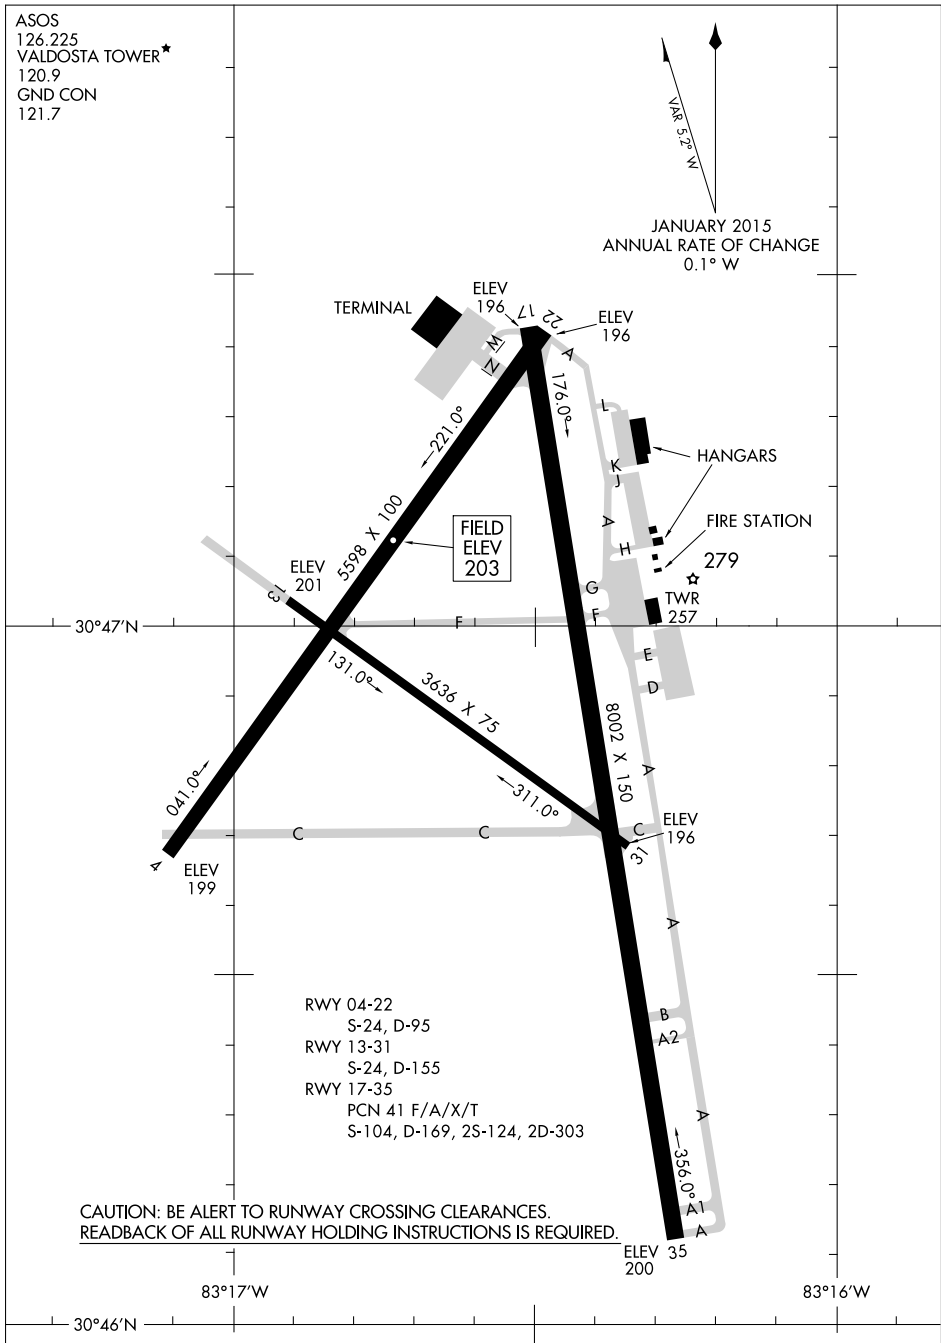

17117

AIRPORT DIAGRAM

AL-892 (FAA)

VALDOSTA RGNL (VLD)

VALDOSTA, GEORGIA

ASOS
 126.225
 VALDOSTA TOWER*
 120.9
 GND CON
 121.7

 JANUARY 2015
 ANNUAL RATE OF CHANGE
 0.1° W

SE-4, 06 DEC 2018 to 03 JAN 2019

SE-4, 06 DEC 2018 to 03 JAN 2019

CAUTION: BE ALERT TO RUNWAY CROSSING CLEARANCES.
 READBACK OF ALL RUNWAY HOLDING INSTRUCTIONS IS REQUIRED.

AIRPORT DIAGRAM

17117

VALDOSTA, GEORGIA
VALDOSTA RGNL (VLD)