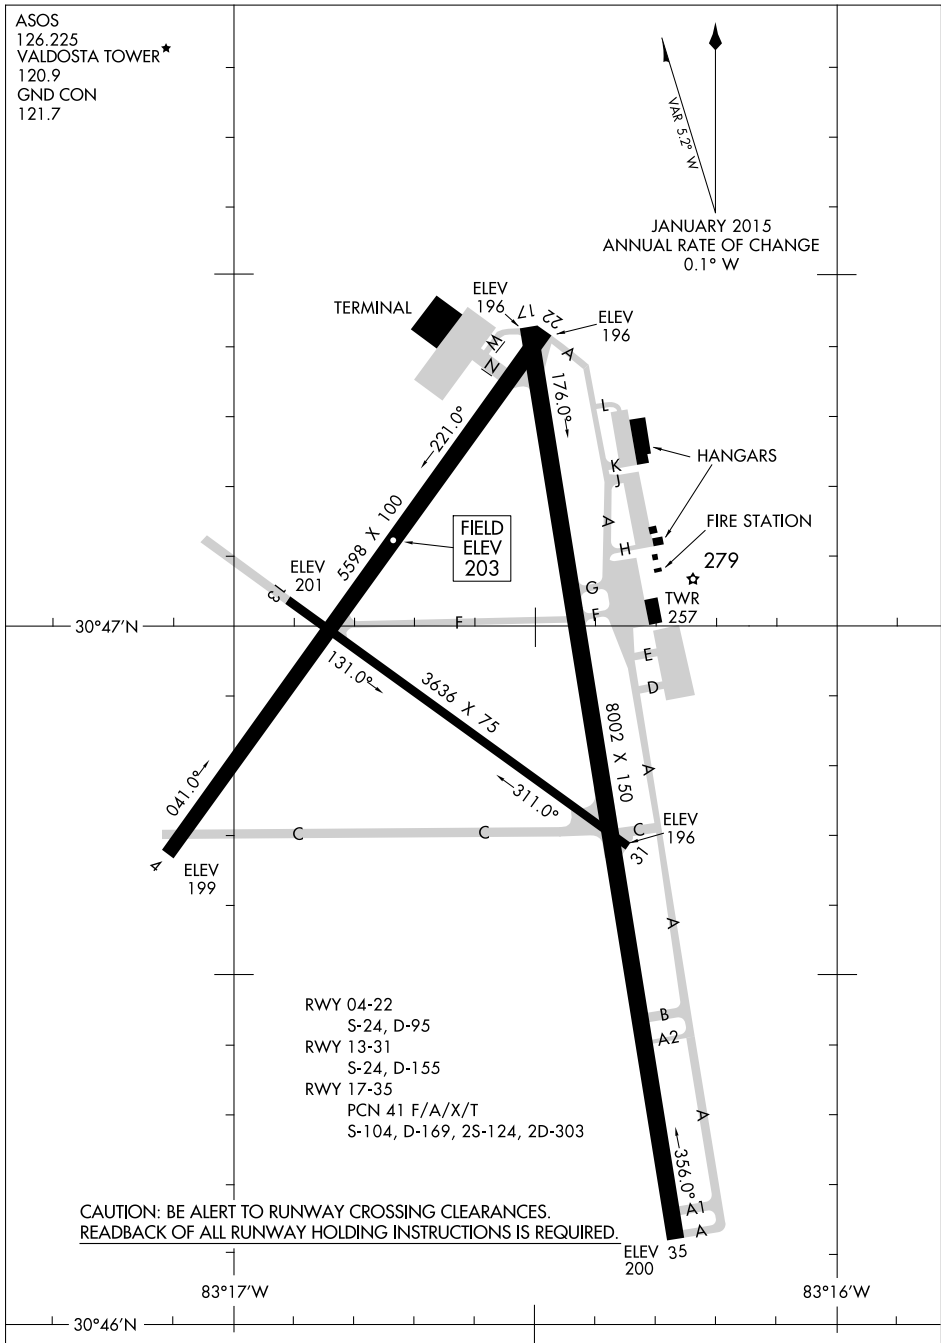

17117

AIRPORT DIAGRAM

AL-892 (FAA)

VALDOSTA RGNL (VLD)

VALDOSTA, GEORGIA

ASOS
 126.225
 VALDOSTA TOWER*
 120.9
 GND CON
 121.7

 JANUARY 2015
 ANNUAL RATE OF CHANGE
 0.1° W

SE-4, 22 JUN 2017 to 20 JUL 2017

SE-4, 22 JUN 2017 to 20 JUL 2017

CAUTION: BE ALERT TO RUNWAY CROSSING CLEARANCES.
 READBACK OF ALL RUNWAY HOLDING INSTRUCTIONS IS REQUIRED.

AIRPORT DIAGRAM

17117

VALDOSTA, GEORGIA
VALDOSTA RGNL (VLD)