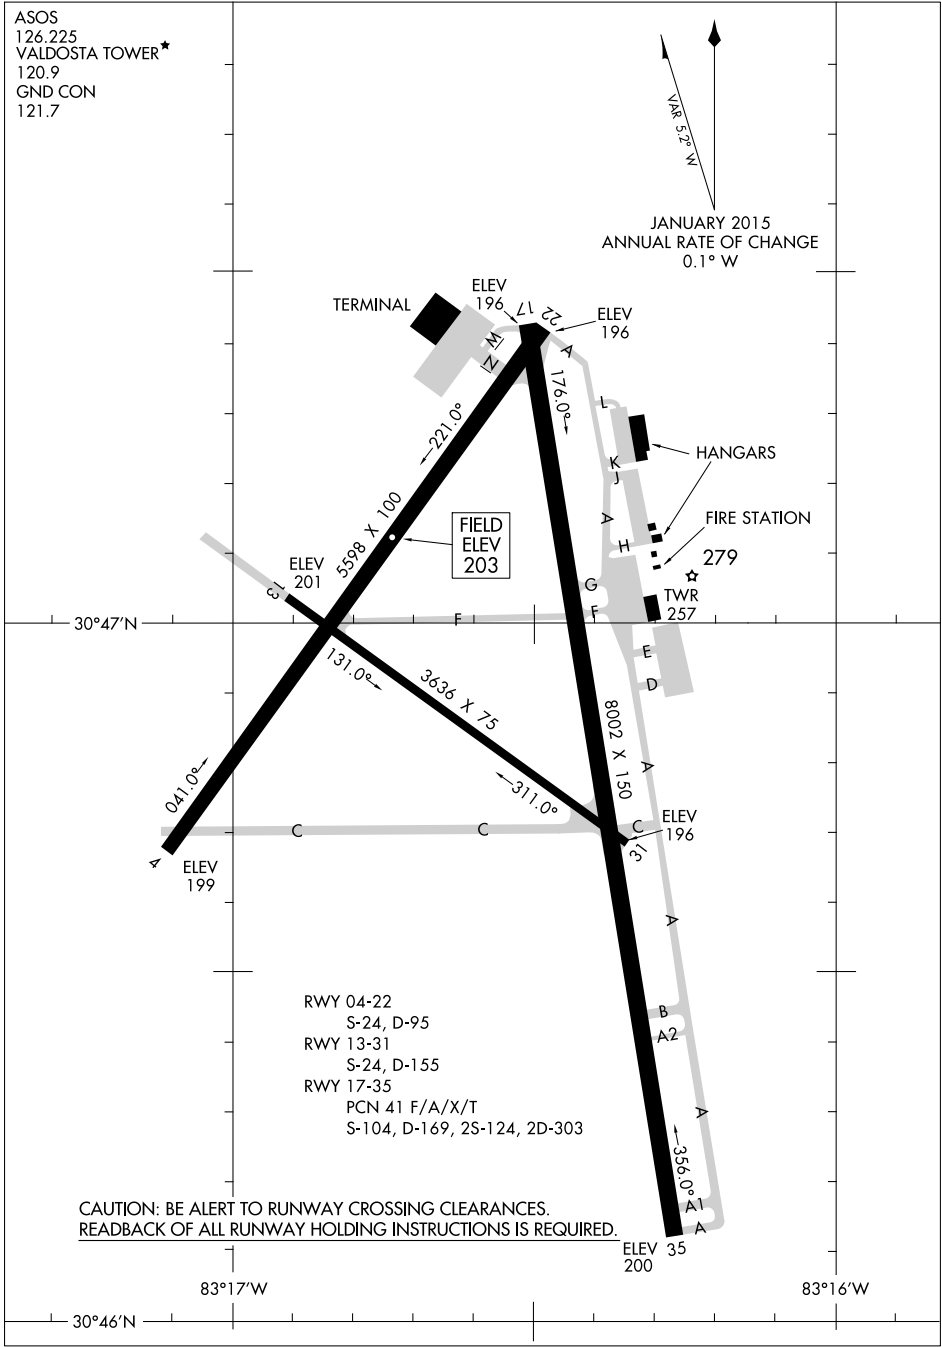

# AIRPORT DIAGRAM

AL-892 (FAA)

VALDOSTA RGNL (VLD)  
VALDOSTA, GEORGIA

ASOS  
126.225  
VALDOSTA TOWER\*  
120.9  
GND CON  
121.7

VAR 5.2° W  
JANUARY 2015  
ANNUAL RATE OF CHANGE  
0.1° W

SE-4, 01 FEB 2018 to 01 MAR 2018

SE-4, 01 FEB 2018 to 01 MAR 2018

CAUTION: BE ALERT TO RUNWAY CROSSING CLEARANCES.  
REDBACK OF ALL RUNWAY HOLDING INSTRUCTIONS IS REQUIRED.