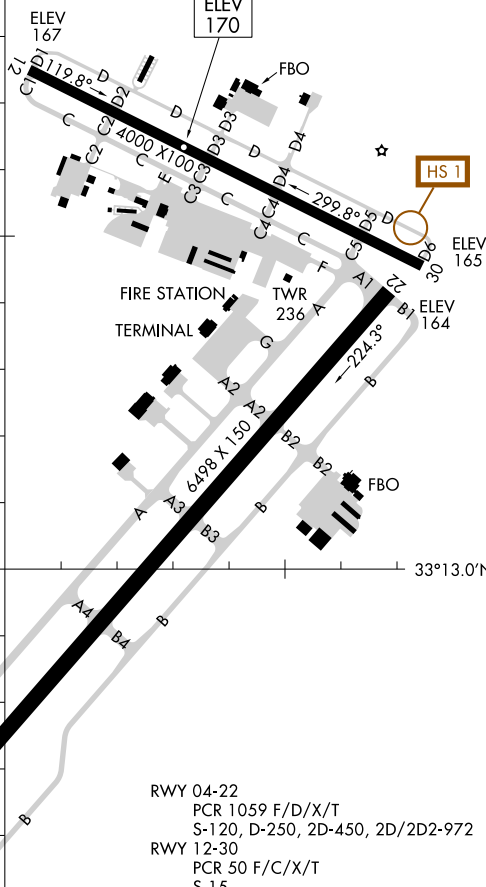

25107

AIRPORT DIAGRAM

AL-487 (FAA)

TUSCALOOSA NTL (TCL)
TUSCALOOSA, ALABAMA

ASOS
132.825
TUSCALOOSA TOWER ★
126.3 256.7
GND CON
121.8 257.95
CLNC DEL
120.775

33°14.0'N

△
258±

FIELD
ELEV
170

JANUARY 2025
ANNUAL RATE OF CHANGE
0.1° W

33°13.0'N

CAUTION: BE ALERT TO RUNWAY CROSSING CLEARANCES.
READBCK OF ALL RUNWAY HOLDING INSTRUCTIONS IS REQUIRED.

87°37.0'W

87°36.0'W

AIRPORT DIAGRAM

25107

TUSCALOOSA, ALABAMA
TUSCALOOSA NTL (TCL)

SE-4, 15 MAY 2025 to 12 JUN 2025

SE-4, 15 MAY 2025 to 12 JUN 2025