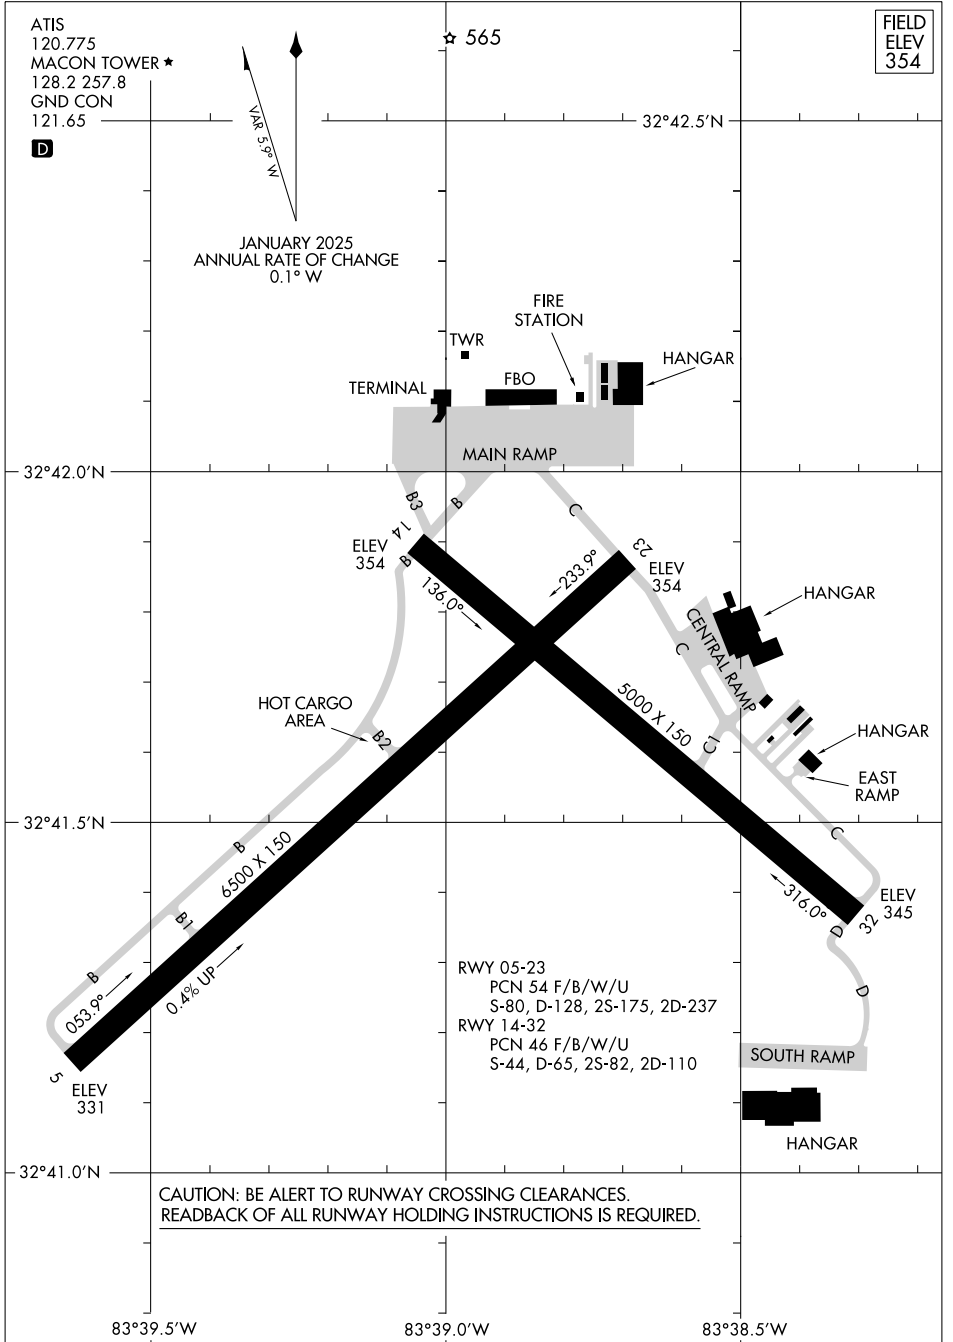

25107

AIRPORT DIAGRAM

AL-243 (FAA)

MIDDLE GEORGIA RGNL (MCN)
MACON, GEORGIA

AIRPORT DIAGRAM

25107

MACON, GEORGIA
MIDDLE GEORGIA RGNL (MCN)