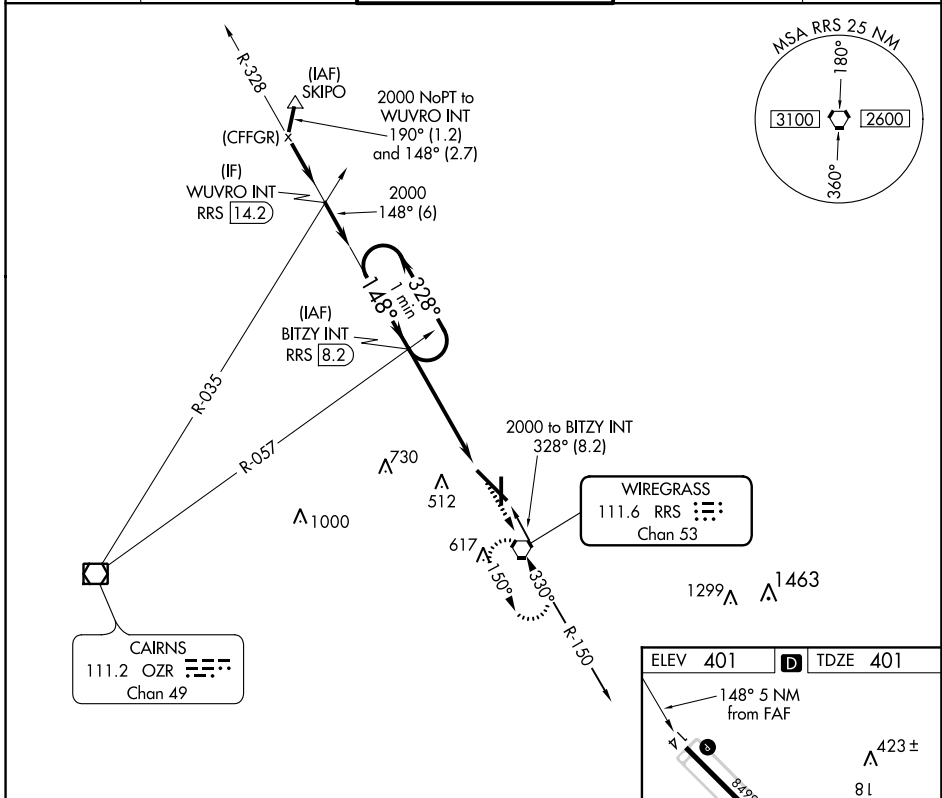

VORTAC RRS 111.6 Chan 53	APP CRS 148°	Rwy Idg 8496 TDZE 401 Apt Elev 401
--	------------------------	---

VOR RWY 14

DOTHAN RGNL (DHN)

V VDP NA with Cairns AAF altimeter setting. When local altimeter setting not received, use Cairns AAF altimeter setting and increase all MDA 60 feet.

A MISSED APPROACH: Climb to 2000 direct RRS VORTAC and hold.

ATIS 135.725	CAIRNS APP CON * 125.4 327.125	DOTHAN TOWER * 118.4 (CTAF) 257.6	GND CON 121.7 348.6	UNICOM 122.95
------------------------	--	---	-------------------------------	-------------------------

SE-4, 21 JUN 2018 to 19 JUL 2018

SE-4, 21 JUN 2018 to 19 JUL 2018

CATEGORY	A	B	C	D
S-14	860-1	459 (500-1)	860-1 3/8	459 (500-1 3/8)
CIRCLING	860-1	459 (500-1)	860-1 1/2	980-2 579 (600-2)

FAF to MAP 5 NM					
Knots	60	90	120	150	180
Min:Sec	5:00	3:20	2:30	2:00	1:40