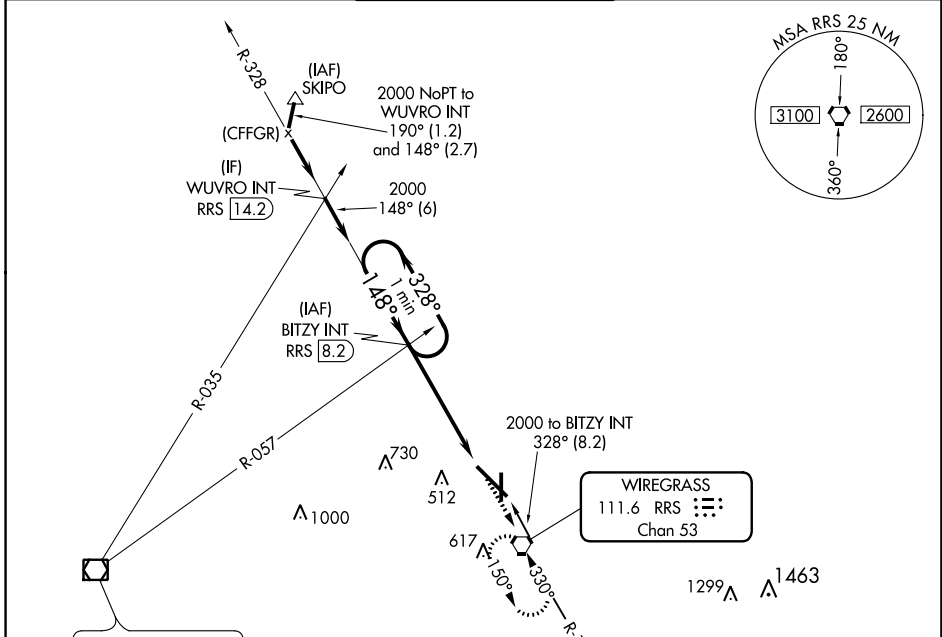

VORTAC RRS 111.6 Chan 53	APP CRS 148°	Rwy Idg 8496 TDZE 401 Apt Elev 401
--	------------------------	---

VOR RWY 14

DOTHAN RGNL (DHN)

V VDP NA with Cairns AAF altimeter setting. When local altimeter setting not received, use Cairns AAF altimeter setting and increase all MDA 60 feet.

A MISSED APPROACH: Climb to 2000 direct RRS VORTAC and hold.

ATIS 135.72	CAIRNS APP CON * 125.4 327.125	DOTHAN TOWER * 118.4 (CTAF) 257.6	GND CON 121.7 348.6	UNICOM 122.95
-----------------------	--	---	-------------------------------	-------------------------

SE-4, 09 NOV 2017 to 07 DEC 2017

SE-4, 09 NOV 2017 to 07 DEC 2017

CAIRNS 111.2 OZR Chan 49	ELEV 401	TDZE 401
--------------------------------	----------	----------

CATEGORY	A	B	C	D
S-14	860-1	459 (500-1)	860-1 $\frac{3}{8}$	459 (500-1 $\frac{3}{8}$)
CIRCLING	860-1	459 (500-1)	860-1 $\frac{1}{2}$	980-2 579 (600-2)

FAF to MAP 5 NM					
Knots	60	90	120	150	180
Min:Sec	5:00	3:20	2:30	2:00	1:40