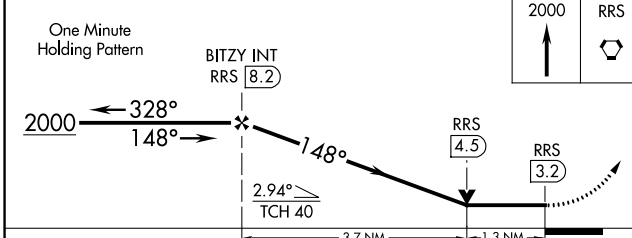

VORTAC RRS 111.6 Chan 53	APP CRS 148°	Rwy Idg 8496 TDZE 401 Apt Elev 401
--	------------------------	---

VOR RWY 14

DOTHAN RGNL (DHN)

⚠ VDP NA with Cairns AAF altimeter setting. When local altimeter setting not received, use Cairns AAF altimeter setting and increase all MDA 60 feet.

⚠ MISSED APPROACH: Climb to 2000 direct RRS VORTAC and hold.

ATIS 135.72	CAIRNS APP CON * 125.4 327.125	DOTHAN TOWER * 118.4 (CTAF) 257.6	GND CON 121.7 348.6	UNICOM 122.95
-----------------------	--	---	-------------------------------	-------------------------

CAIRNS
111.2 OZR
Chan 49

WIREGRASS
111.6 RRS
Chan 53

CATEGORY	A	B	C	D
S-14	860-1	459 (500-1)	860-1 3/8	459 (500-1 3/8)
CIRCLING	860-1	459 (500-1)	860-1 1/2	980-2 579 (600-2)

FAF to MAP 5 NM					
Knots	60	90	120	150	180
Min:Sec	5:00	3:20	2:30	2:00	1:40