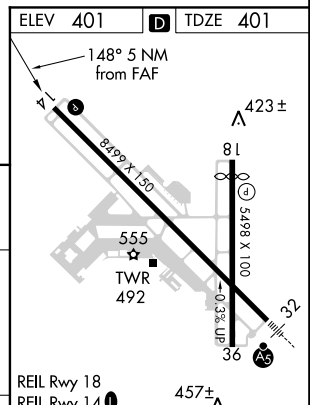

SE-4, 09 NOV 2017 to 07 DEC 2017

SE-4, 09 NOV 2017 to 07 DEC 2017

CAIRNS 111.2 OZR Chan 49	ELEV 401	TDZE 401