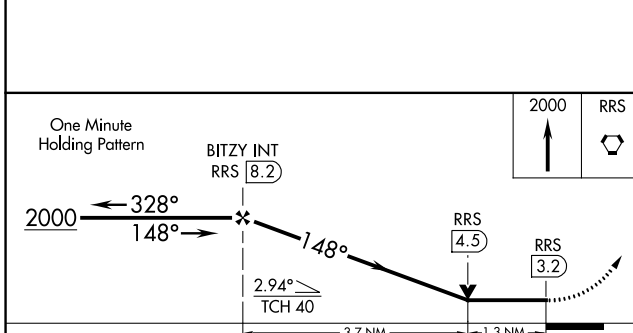

VORTAC RRS 111.6 Chan 53	APP CRS 148°	Rwy Idg 8496 TDZE 401 Apt Elev 401
--	------------------------	---

VOR RWY 14

DOTHAN RGNL (DHN)

V VDP NA with Cairns AAF altimeter setting. When local altimeter setting not received, use Cairns AAF altimeter setting and increase all MDA 60 feet.

A MISSED APPROACH: Climb to 2000 direct RRS VORTAC and hold.

ATIS 135.72	CAIRNS APP CON * 125.4 327.125	DOTHAN TOWER * 118.4 (CTAF) 257.6	GND CON 121.7 348.6	UNICOM 122.95
-----------------------	--	---	-------------------------------	-------------------------

SE-4, 09 NOV 2017 to 07 DEC 2017

SE-4, 09 NOV 2017 to 07 DEC 2017

CAIRNS 111.2 OZR Chan 49	ELEV 401	TDZE 401
--------------------------------	----------	----------

CATEGORY	A	B	C	D
S-14	860-1	459 (500-1)	860-1 $\frac{3}{8}$	459 (500-1 $\frac{3}{8}$)
CIRCLING	860-1	459 (500-1)	860-1 $\frac{1}{2}$	980-2 579 (600-2)