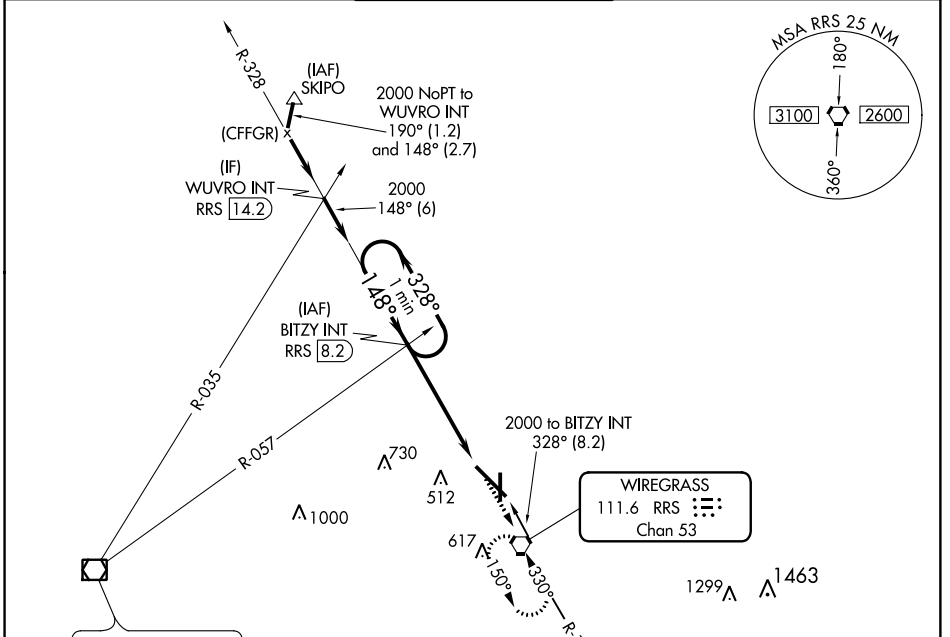

VORTAC RRS 111.6 Chan 53	APP CRS 148°	Rwy Idg 8496 TDZE 401 Apt Elev 401
--	------------------------	---

VOR RWY 14

DOTHAN RGNL (DHN)

⚠ VDP NA with Cairns AAF altimeter setting. When local altimeter setting not received, use Cairns AAF altimeter setting and increase all MDA 60 feet.

⚠ MISSED APPROACH: Climb to 2000 direct RRS VORTAC and hold.

ATIS 135.72	CAIRNS APP CON * 125.4 327.125	DOTHAN TOWER * 118.4 (CTAF) 257.6	GND CON 121.7 348.6	UNICOM 122.95
-----------------------	--	---	-------------------------------	-------------------------

CAIRNS
111.2 OZR
Chan 49

WIREGRASS
111.6 RRS
Chan 53

CATEGORY	A	B	C	D
S-14	860-1	459 (500-1)	860-1 3/8	459 (500-1 3/8)
CIRCLING	860-1	459 (500-1)	860-1 1/2	980-2 579 (600-2)

FAF to MAP 5 NM					
Knots	60	90	120	150	180
Min:Sec	5:00	3:20	2:30	2:00	1:40

SE-4, 04 JAN 2018 to 01 FEB 2018

SE-4, 04 JAN 2018 to 01 FEB 2018