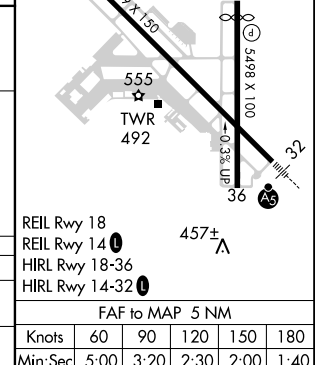

VORTAC RRS 111.6 Chan 53	APP CRS 148°	Rwy Idg 8496 TDZE 401 Apt Elev 401
--	------------------------	---

VOR RWY 14

DOTHAN RGNL (DHN)

V VDP NA with Cairns AAF altimeter setting. When local altimeter setting not received, use Cairns AAF altimeter setting and increase all MDA 60 feet.

A MISSED APPROACH: Climb to 2000 direct RRS VORTAC and hold.

ATIS 135.725	CAIRNS APP CON * 125.4 327.125	DOTHAN TOWER * 118.4 (CTAF) 257.6	GND CON 121.7 348.6	UNICOM 122.95
------------------------	--	---	-------------------------------	-------------------------

SE-4, 21 JUN 2018 to 19 JUL 2018

SE-4, 21 JUN 2018 to 19 JUL 2018

CATEGORY	A	B	C	D
S-14	860-1	459 (500-1)	860-1 3/8	459 (500-1 3/8)
CIRCLING	860-1	459 (500-1)	860-1 1/2	980-2 579 (600-2)

FAF to MAP 5 NM					
Knots	60	90	120	150	180
Min:Sec	5:00	3:20	2:30	2:00	1:40