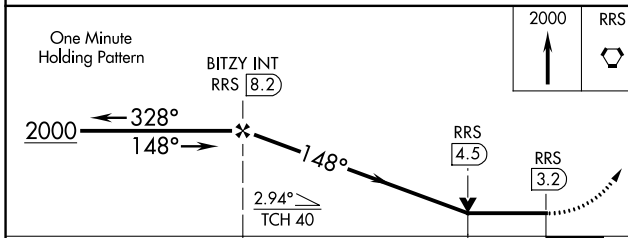

VORTAC RRS 111.6 Chan 53	APP CRS 148°	Rwy Idg 8496 TDZE 401 Apt Elev 401
--	------------------------	---

VOR RWY 14

DOTHAN RGNL (DHN)

V VDP NA with Cairns AAF altimeter setting. When local altimeter setting not received, use Cairns AAF altimeter setting and increase all MDA 60 feet.

A MISSED APPROACH: Climb to 2000 direct RRS VORTAC and hold.

ATIS 135.725	CAIRNS APP CON * 125.4 327.125	DOTHAN TOWER * 118.4 (CTAF) 257.6	GND CON 121.7 348.6	UNICOM 122.95
------------------------	--	---	-------------------------------	-------------------------

SE-4, 21 JUN 2018 to 19 JUL 2018

SE-4, 21 JUN 2018 to 19 JUL 2018

CATEGORY	A	B	C	D
S-14	860-1	459 (500-1)	860-1 3/8	459 (500-1 3/8)
CIRCLING	860-1	459 (500-1)	860-1 1/2	980-2 579 (600-2)

FAF to MAP 5 NM					
Knots	60	90	120	150	180
Min:Sec	5:00	3:20	2:30	2:00	1:40