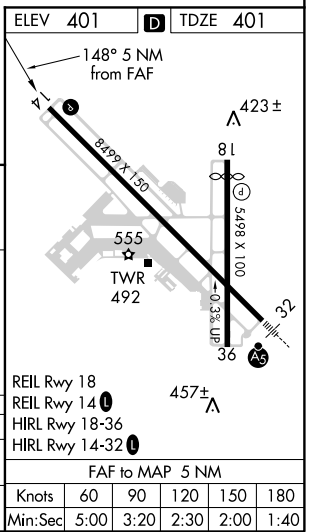

VORTAC RRS 111.6 Chan 53	APP CRS 148°	Rwy Idg 8496 TDZE 401 Apt Elev 401
--	------------------------	---

VOR RWY 14

DOTHAN RGNL (DHN)

⚠ VDP NA with Cairns AAF altimeter setting. When local altimeter setting not received, use Cairns AAF altimeter setting and increase all MDA 60 feet.

⚠ MISSED APPROACH: Climb to 2000 direct RRS VORTAC and hold.

ATIS 135.72	CAIRNS APP CON * 125.4 327.125	DOTHAN TOWER * 118.4 (CTAF) 257.6	GND CON 121.7 348.6	UNICOM 122.95
-----------------------	--	---	-------------------------------	-------------------------

CAIRNS
111.2 OZR
Chan 49

WIREGRASS
111.6 RRS
Chan 53

CATEGORY	A	B	C	D
S-14	860-1	459 (500-1)	860-1 3/8	459 (500-1 3/8)
CIRCLING	860-1	459 (500-1)	860-1 1/2	980-2 579 (600-2)

FAF to MAP 5 NM					
Knots	60	90	120	150	180
Min:Sec	5:00	3:20	2:30	2:00	1:40

SE-4, 04 JAN 2018 to 01 FEB 2018

SE-4, 04 JAN 2018 to 01 FEB 2018