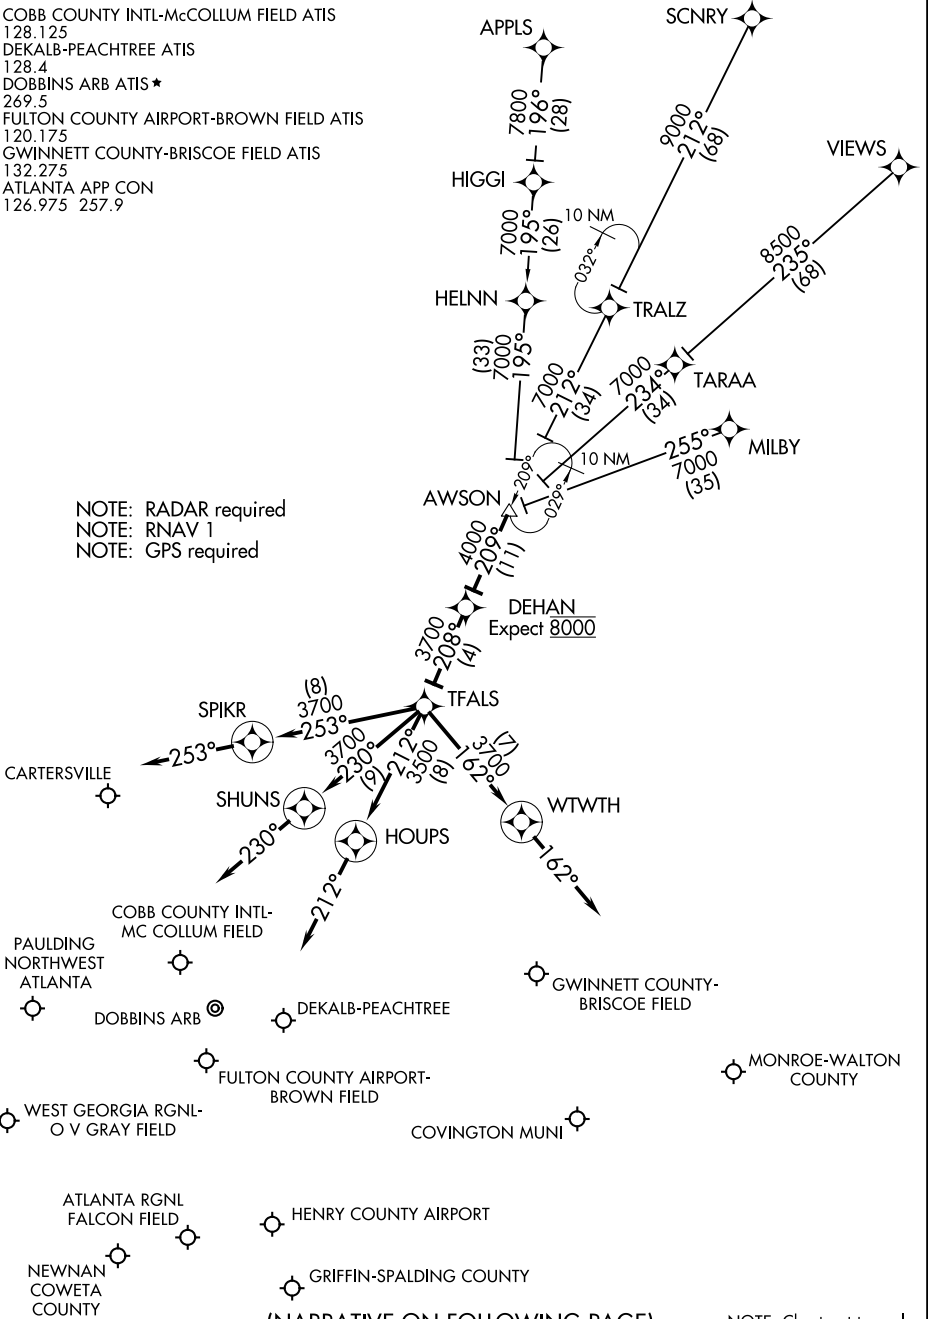

(AWSON.DEHAN1) 16315

DEHAN ONE ARRIVAL (RNAV)

ST-469 (FAA)

ATLANTA, GEORGIA

COBB COUNTY INTL-McCOLLUM FIELD ATIS
128.125
DEKALB-PEACHTREE ATIS
128.4
DOBBINS ARB ATIS *
269.5
FULTON COUNTY AIRPORT-BROWN FIELD ATIS
120.175
GWINNETT COUNTY-BRISCOE FIELD ATIS
132.275
ATLANTA APP CON
126.975 257.9

NOTE: RADAR required
NOTE: RNAV 1
NOTE: GPS required

(NARRATIVE ON FOLLOWING PAGE)

NOTE: Chart not to scale.

DEHAN ONE ARRIVAL (RNAV)

(AWSON.DEHAN1) 15SEP16

ATLANTA, GEORGIA

SE-4, 22 JUN 2017 to 20 JUL 2017

SE-4, 22 JUN 2017 to 20 JUL 2017