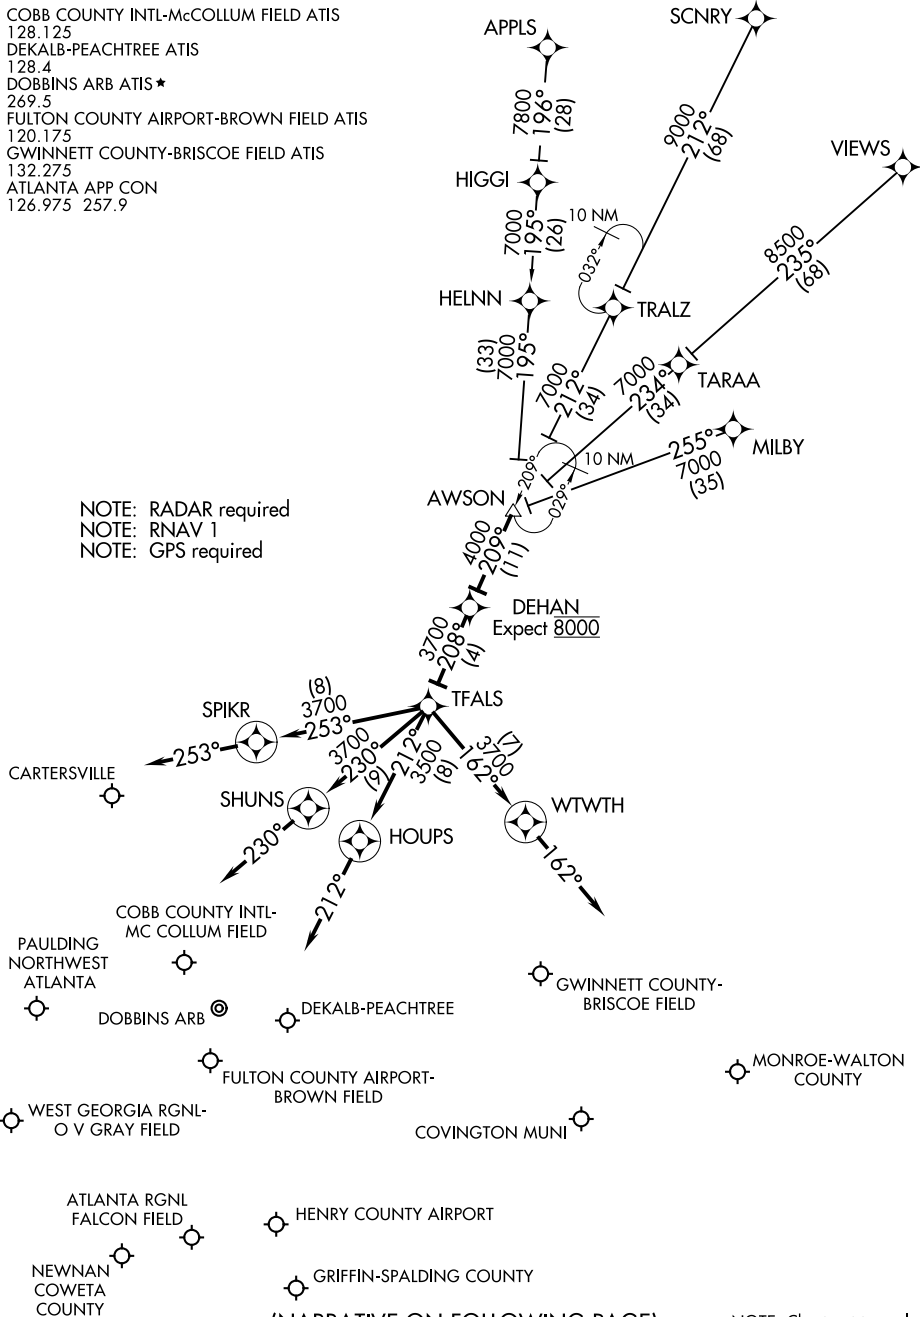

(AWSON.DEHAN1) 16315

# DEHAN ONE ARRIVAL (RNAV)

ST-469 (FAA)

ATLANTA, GEORGIA

COBB COUNTY INTL-McCOLLUM FIELD ATIS  
128.125  
DEKALB-PEACHTREE ATIS  
128.4  
DOBBINS ARB ATIS \*  
269.5  
FULTON COUNTY AIRPORT-BROWN FIELD ATIS  
120.175  
GWINNETT COUNTY-BRISCOE FIELD ATIS  
132.275  
ATLANTA APP CON  
126.975 257.9

NOTE: RADAR required  
NOTE: RNAV 1  
NOTE: GPS required

(NARRATIVE ON FOLLOWING PAGE)

NOTE: Chart not to scale.

# DEHAN ONE ARRIVAL (RNAV)

(AWSON.DEHAN1) 15SEP16

ATLANTA, GEORGIA

SE-4, 17 AUG 2017 to 14 SEP 2017

SE-4, 17 AUG 2017 to 14 SEP 2017