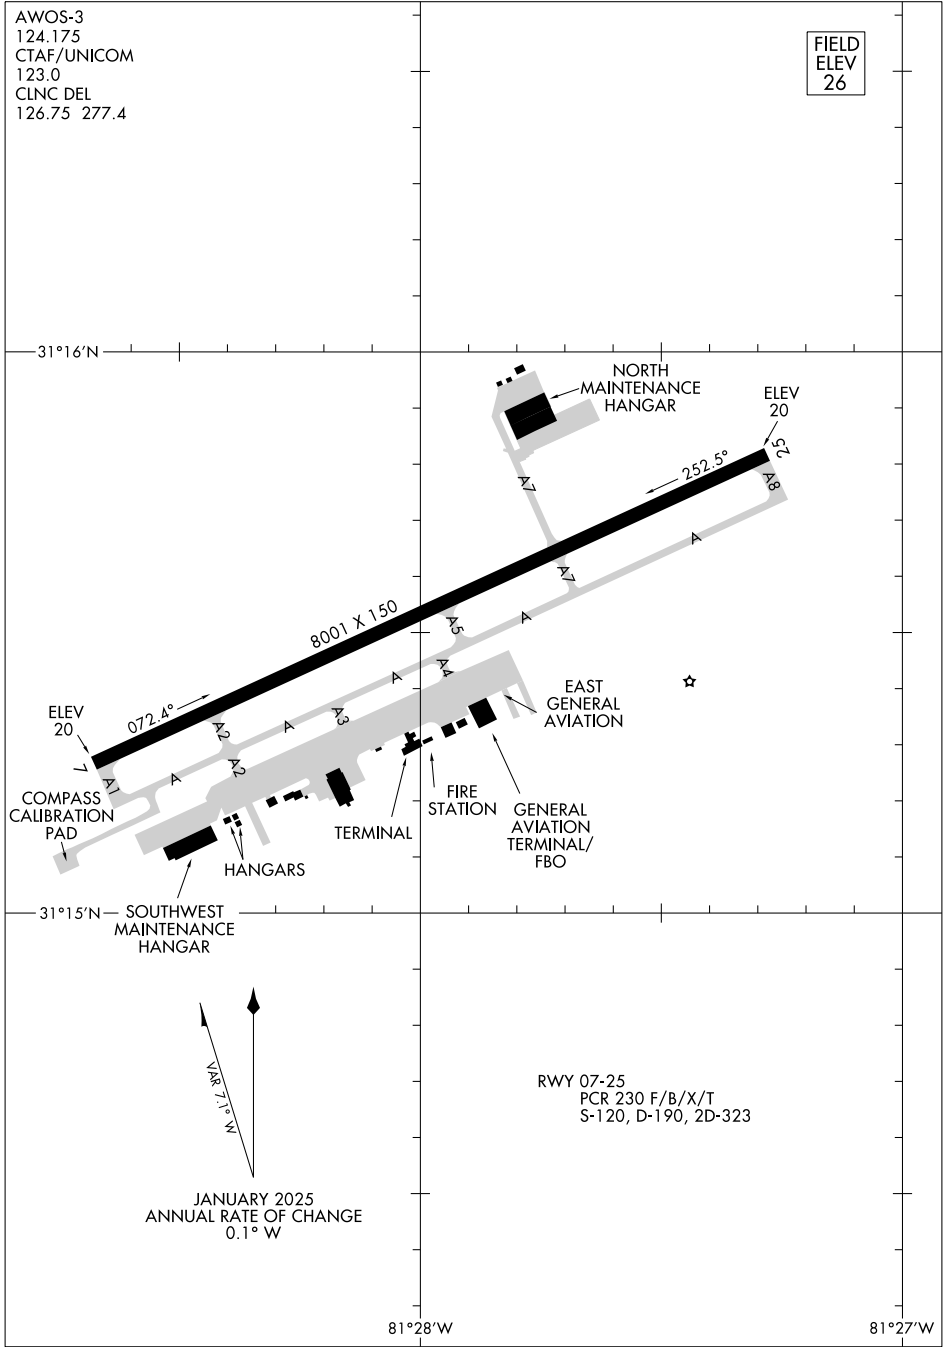

# AIRPORT DIAGRAM

BRUNSWICK GOLDEN ISLES (BQK)

BRUNSWICK, GEORGIA

AL-167 (FAA)

AWOS-3  
124.175  
CTAF/UNICOM  
123.0  
CLNC DEL  
126.75 277.4

FIELD  
ELEV  
26

SE-4, 15 MAY 2025 to 12 JUN 2025

SE-4, 15 MAY 2025 to 12 JUN 2025

RWY 07-25  
PCR 230 F/B/X/T  
S-120, D-190, 2D-323