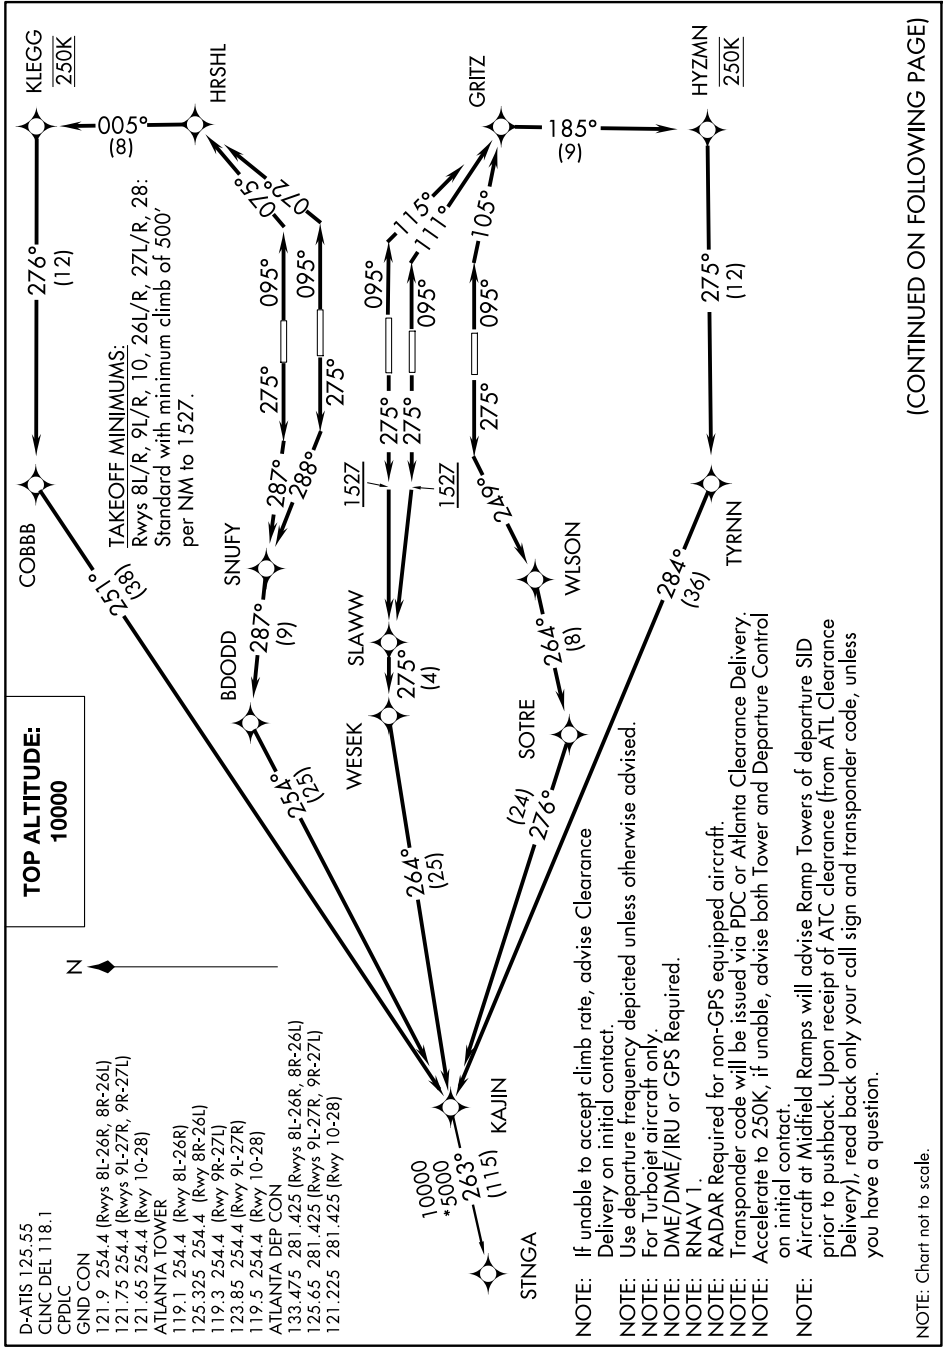

KAJIN TWO DEPARTURE (RNAV)

SE-4, 15 MAY 2025 to 12 JUN 2025

KAJIN TWO DEPARTURE (RNAV)

(CONTINUED ON FOLLOWING PAGE)

SE-4, 15 MAY 2025 to 12 JUN 2025