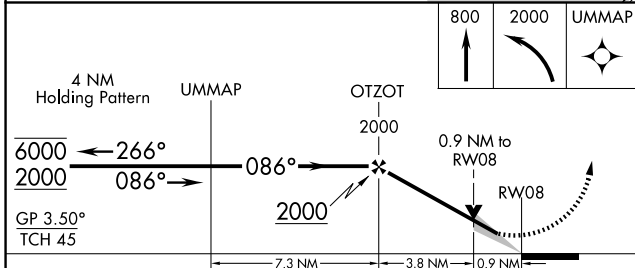

WAAS CH 56620 W08A	APP CRS 086°	Rwy Idg TDZE Apt Elev	5500 231 248

RNAV (GPS) RWY 8

BAY MINETTE MUNI (1R8)

RNP APCH.	MISSED APPROACH: Climb to 800 then climbing left turn to 2000 direct UMMAP and hold.
▼ For uncompensated Baro-VNAV systems, LNAV/VNAV NA below -1.5°C or above 54°C. Circling Rwy 26 NA at night.	

AWOS-3PT 121.125	MOBILE APP CON ★ 118.5 269.3	UNICOM 122.8 (CTAF) 0

ELEV 248	TDZE 231

CATEGORY	A	B	C	D
LPV DA		501-1 270 (300-1)		NA
LNAV/VNAV DA		501-1 270 (300-1)		NA
LNAV MDA		580-1 349 (400-1)		NA
CIRCLING	660-1 412 (500-1)	780-1 532 (600-1)	880-1¾ 632 (700-1¾)	NA