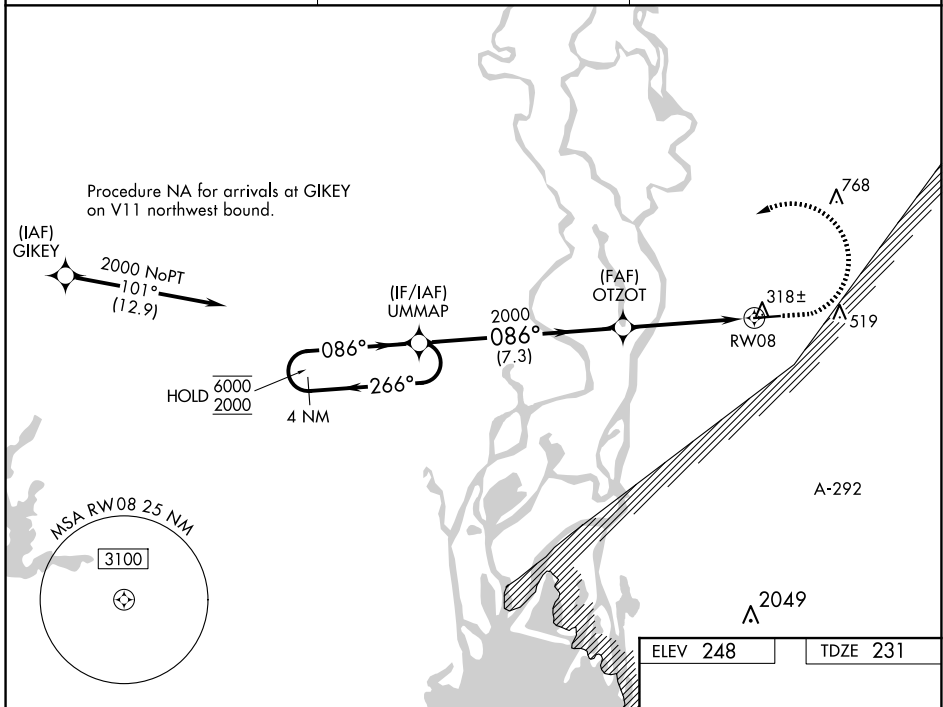

WAAS CH 56620 W08A	APP CRS 086°	Rwy Idg TDZE Apt Elev	5500 231 248

RNAV (GPS) RWY 8

BAY MINETTE MUNI (1R8)

RNP APCH.	MISSED APPROACH: Climb to 800 then climbing left turn to 2000 direct UMMAP and hold.
▼ For uncompensated Baro-VNAV systems, LNAV/VNAV NA below -1.5°C or above 54°C. Circling Rwy 26 NA at night.	

AWOS-3PT 121.125	MOBILE APP CON ★ 118.5 269.3	UNICOM 122.8 (CTAF) 0

ELEV 248	TDZE 231

CATEGORY	A	B	C	D
LPV DA		501-1 270 (300-1)		NA
LNAV/VNAV DA		501-1 270 (300-1)		NA
LNAV MDA		580-1 349 (400-1)		NA
CIRCLING	660-1 412 (500-1)	780-1 532 (600-1)	880-1¾ 632 (700-1¾)	NA