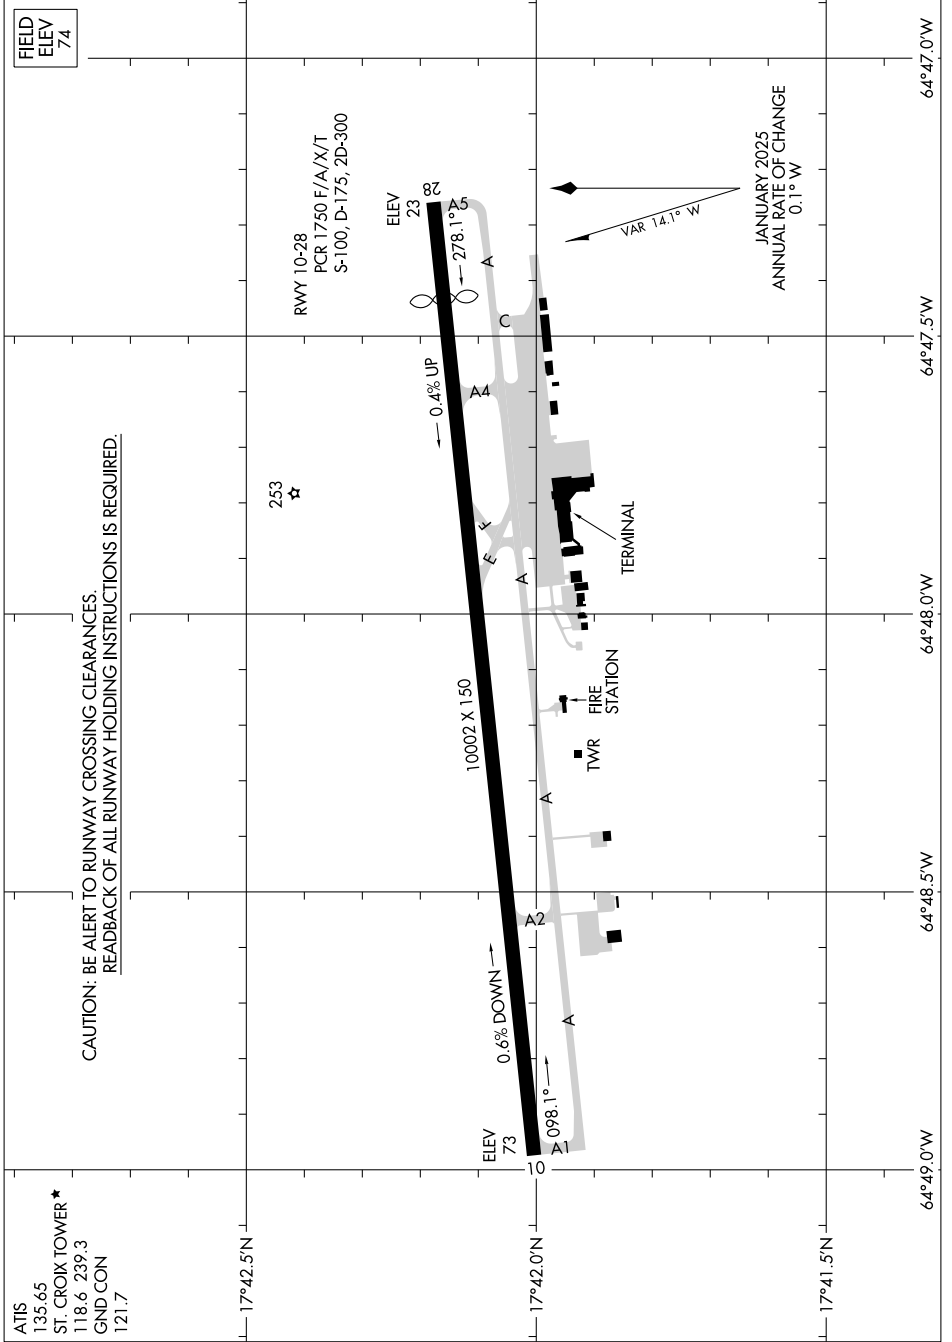

25107

AIRPORT DIAGRAM

AL-5008 (FAA)

HENRY E ROHLSSEN (STX)(TISX)
CHRISTIANSTED, ST. CROIX, VIRGIN ISLANDS

SE-3, 15 MAY 2025 to 12 JUN 2025

SE-3, 15 MAY 2025 to 12 JUN 2025

AIRPORT DIAGRAM

25107