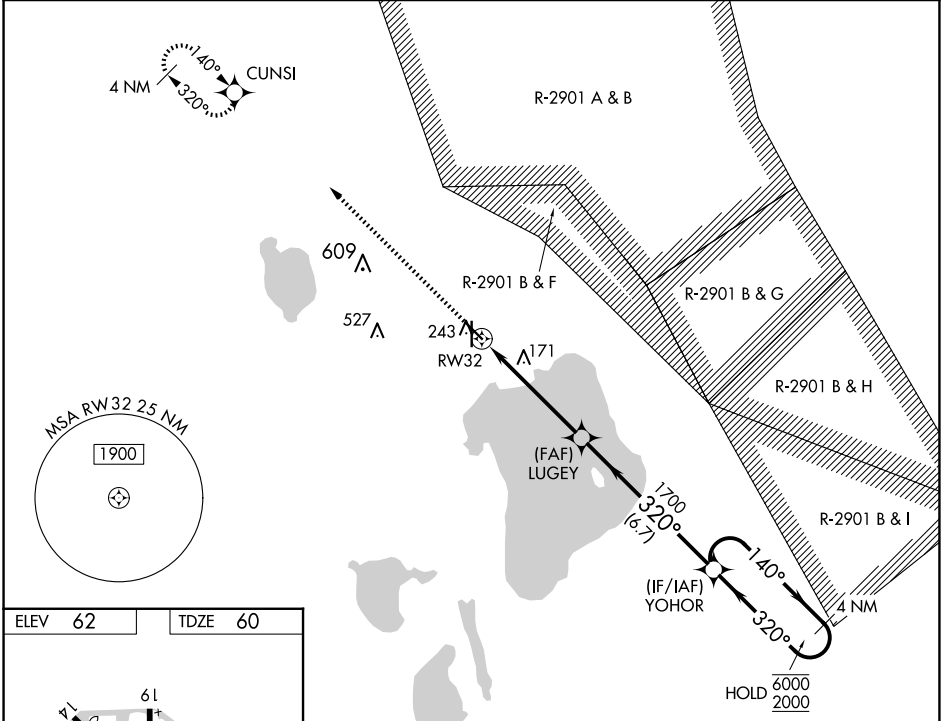

WAAS CH 48925 W32A	APP CRS 320°	Rwy Ldg TDZE Apt Elev	4990 60 62
--	------------------------	-----------------------------	---------------------------------------

RNAV (GPS) RWY 32

SEBRING RGNL (SEF)

RNP APCH-GPS.	MISSED APPROACH: Climb to 2000 direct CUNSI and hold.
<p>⚠ Straight-in Rwy 32 NA at night, Circling Rwy 14 NA at night.</p> <p>⚠</p>	

AWOS-3 119.475	MIAMI CENTER 134.55 257.7	UNICOM 122.7 (CTAF) 0
--------------------------	-------------------------------------	---------------------------------

CATEGORY	A	B	C	D
LP MDA	420-1 360 (400-1)			
LNAV MDA	480-1	420 (500-1)	480-1½	420 (500-1½)
C CIRCLING	600-1	538 (600-1)	600-1½	880-2¾ 538 (600-1½) 818 (900-2¾)

SE-3, 15 MAY 2025 to 12 JUN 2025

SE-3, 15 MAY 2025 to 12 JUN 2025