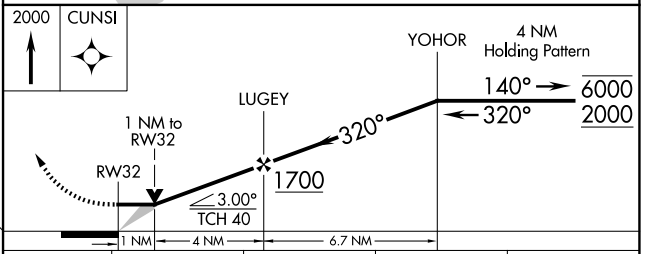

WAAS CH 48925 W32A	APP CRS 320°	Rwy Ldg TDZE Apt Elev	4990 60 62
--	------------------------	-----------------------------	---------------------------------------

RNAV (GPS) RWY 32

SEBRING RGNL (SEF)

RNP APCH-GPS.	MISSED APPROACH: Climb to 2000 direct CUNSI and hold.
<p>⚠ Straight-in Rwy 32 NA at night, Circling Rwy 14 NA at night.</p> <p>⚠</p>	

AWOS-3 119.475	MIAMI CENTER 134.55 257.7	UNICOM 122.7 (CTAF) 0
--------------------------	-------------------------------------	---------------------------------

CATEGORY	A	B	C	D
LP MDA	420-1 360 (400-1)			
LNAV MDA	480-1	420 (500-1)	480-1½	420 (500-1½)
C CIRCLING	600-1	538 (600-1)	600-1½	880-2¾ 538 (600-1½) 818 (900-2¾)