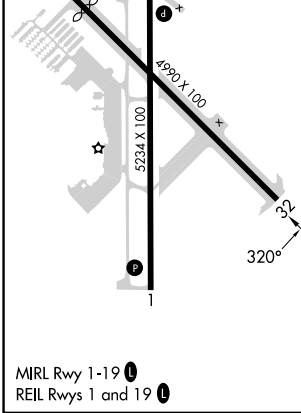

WAAS CH 48925 W32A	APP CRS 320°	Rwy Ldg TDZE Apt Elev	4990 60 62
--	------------------------	-----------------------------	---------------------------------------

RNAV (GPS) RWY 32

SEBRING RGNL (SEF)

RNP APCH-GPS.	MISSED APPROACH: Climb to 2000 direct CUNSI and hold.
<p>⚠ Straight-in Rwy 32 NA at night, Circling Rwy 14 NA at night.</p> <p>⚠</p>	

AWOS-3 119.475	MIAMI CENTER 134.55 257.7	UNICOM 122.7 (CTAF) 0
--------------------------	-------------------------------------	---------------------------------

CATEGORY	A	B	C	D
LP MDA	420-1 360 (400-1)			
LNAV MDA	480-1	420 (500-1)	480-1½	420 (500-1½)
C CIRCLING	600-1	538 (600-1)	600-1½	880-2¾ 538 (600-1½) 818 (900-2¾)