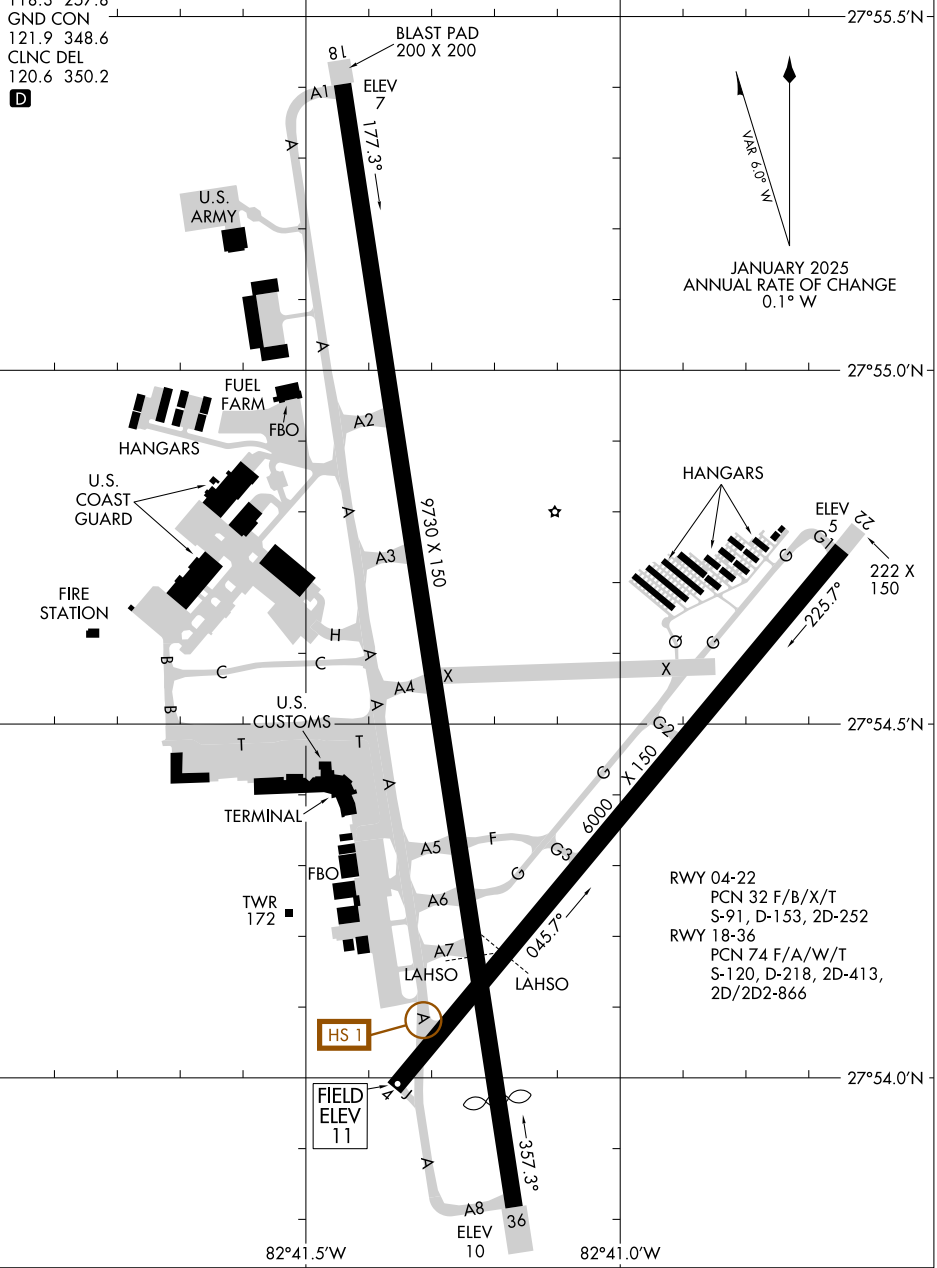

AIRPORT DIAGRAM

AL-625 (FAA)

ST PETE-CLEARWATER INTL (PIE)
ST. PETERSBURG-CLEARWATER, FLORIDA

ATIS
134.5
ST. PETERSBURG-CLEARWATER TOWER*
118.3 257.8
GND CON
121.9 348.6
CLNC DEL
120.6 350.2

CAUTION: BE ALERT TO RUNWAY CROSSING CLEARANCES.
READBACK OF ALL RUNWAY HOLDING INSTRUCTIONS IS REQUIRED.

SE-3, 15 MAY 2025 to 12 JUN 2025

SE-3, 15 MAY 2025 to 12 JUN 2025