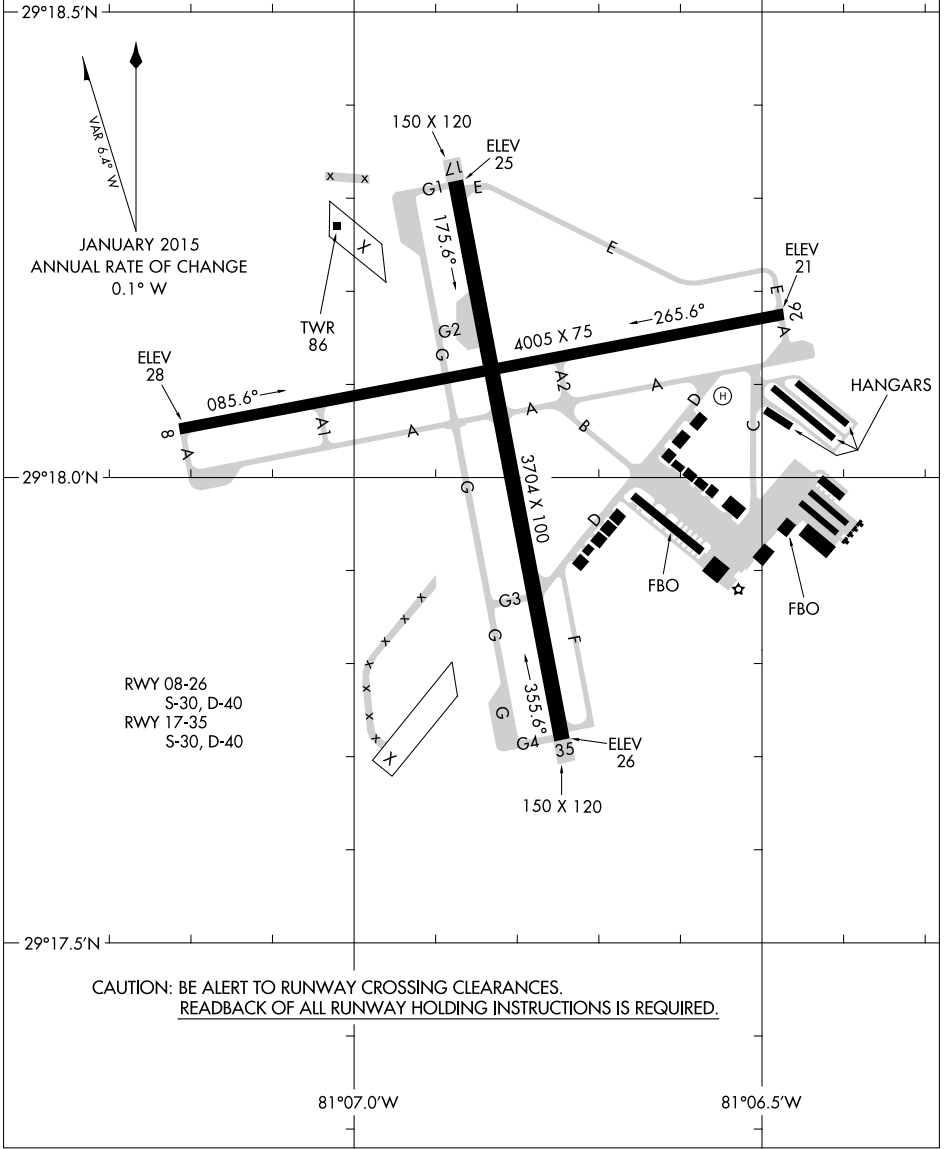

17005

AIRPORT DIAGRAM

AL-5459 (FAA)

ORMOND BEACH MUNI (OMN)
ORMOND BEACH, FLORIDA

ATIS
118.475
ORMOND BEACH TOWER ★
119.075
GND CON
121.625
CLNC DEL
121.625

FIELD
ELEV
28

SE-3, 07 DEC 2017 to 04 JAN 2018

SE-3, 07 DEC 2017 to 04 JAN 2018

AIRPORT DIAGRAM

17005

ORMOND BEACH, FLORIDA
ORMOND BEACH MUNI (OMN)