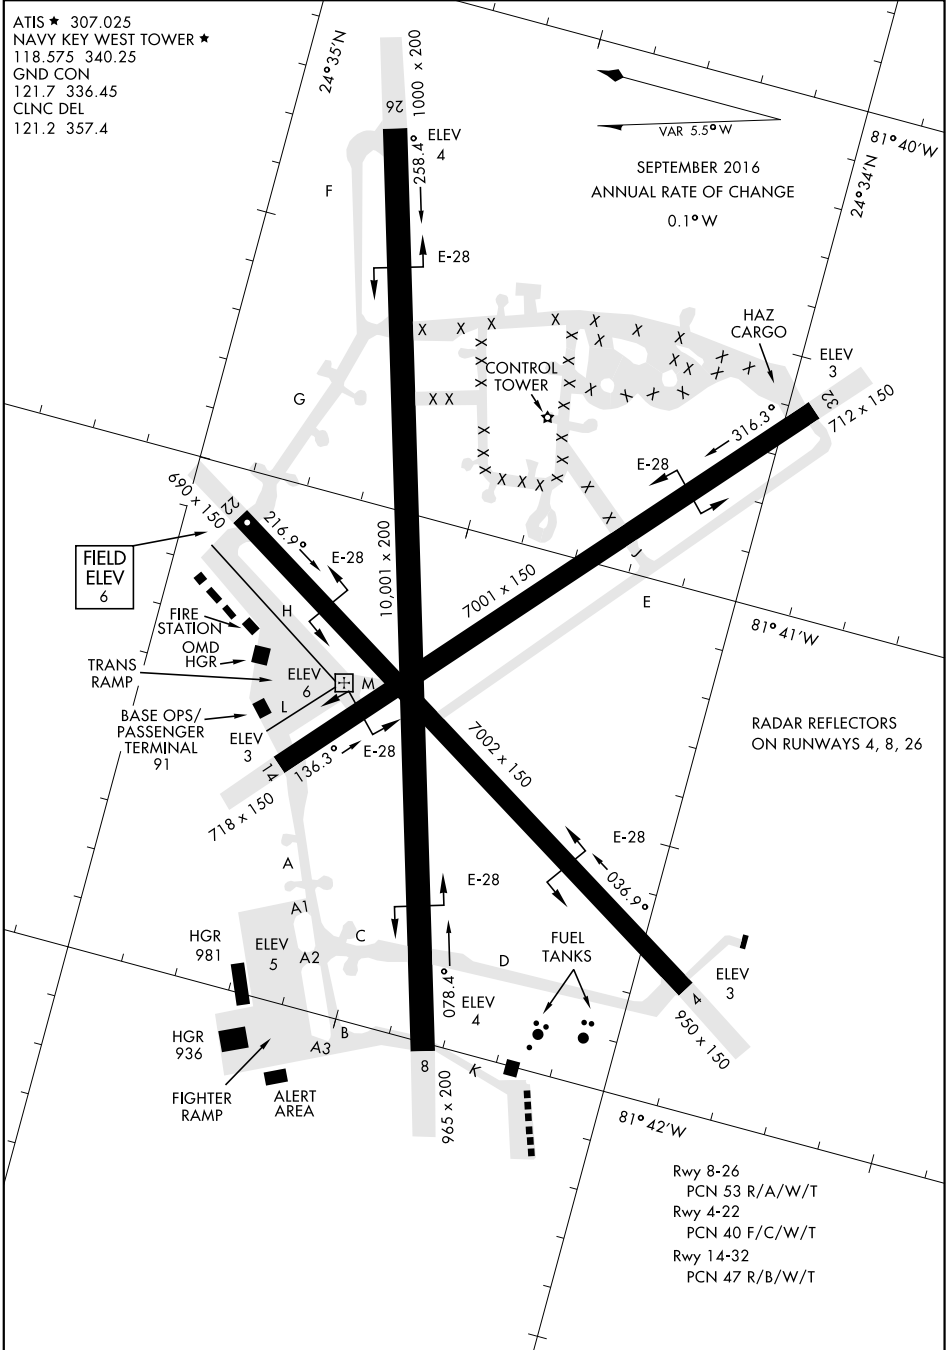

AIRPORT DIAGRAM

KEY WEST NAS (BOCA CHICA FLD) (KNQX)

AFD-214 [USN]

KEY WEST, FLORIDA

ATIS ★ 307.025
 NAVY KEY WEST TOWER ★
 118.575 340.25
 GND CON
 121.7 336.45
 CLNC DEL
 121.2 357.4

VAR 5.5°W
 SEPTEMBER 2016
 ANNUAL RATE OF CHANGE
 0.1°W

SE-3, 16 AUG 2018 to 13 SEP 2018

SE-3, 16 AUG 2018 to 13 SEP 2018

AIRPORT DIAGRAM

KEY WEST, FLORIDA

KEY WEST NAS (BOCA CHICA FLD) (KNQX)