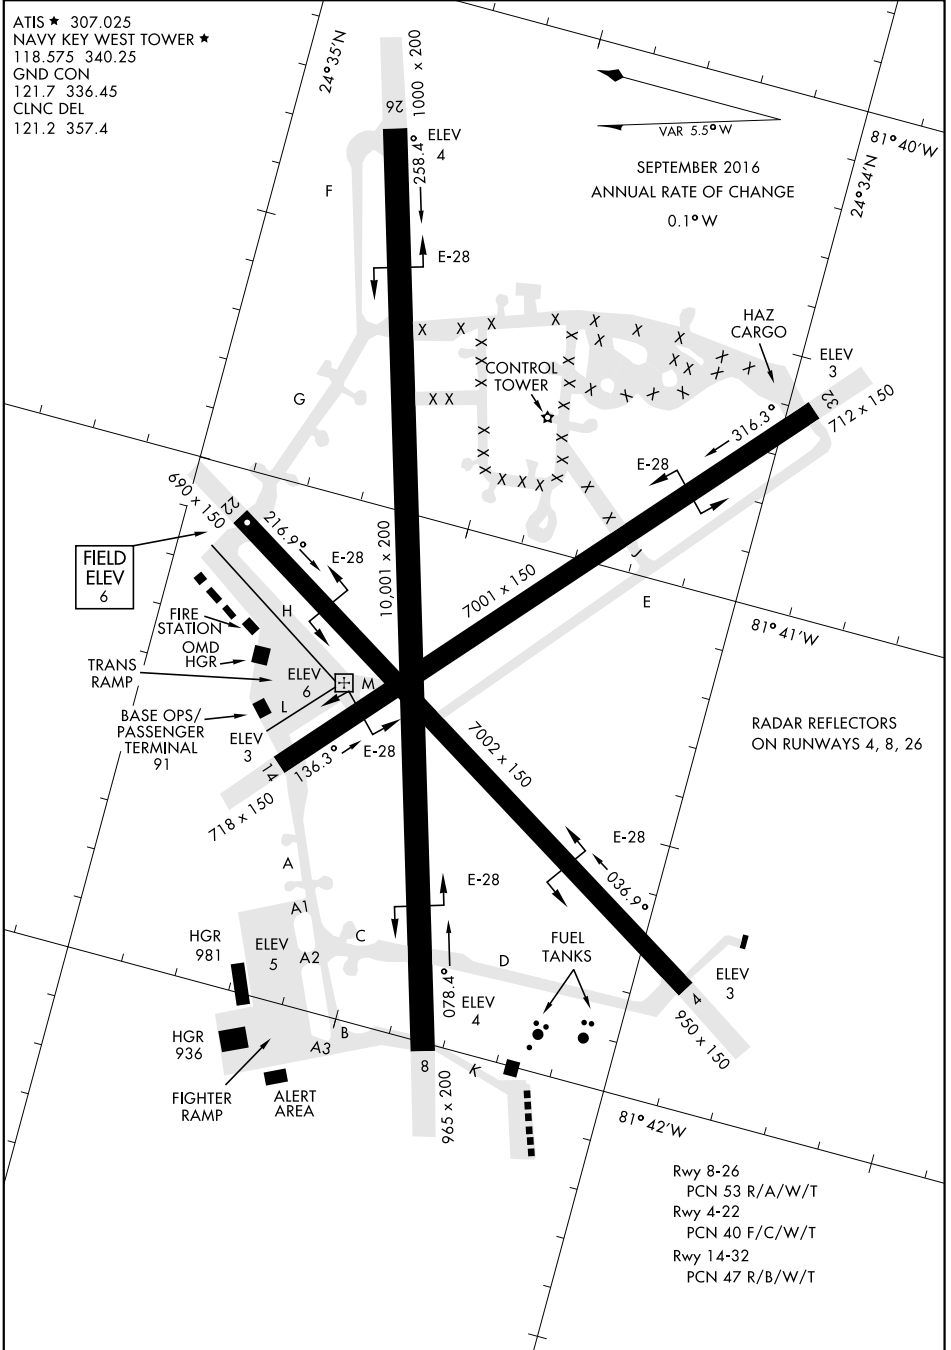

AIRPORT DIAGRAM

ATIS ★ 307.025
 NAVY KEY WEST TOWER ★
 118.575 340.25
 GND CON
 121.7 336.45
 CLNC DEL
 121.2 357.4

VAR 5.5°W
 SEPTEMBER 2016
 ANNUAL RATE OF CHANGE
 0.1°W

SE-3, 06 DEC 2018 to 03 JAN 2019

SE-3, 06 DEC 2018 to 03 JAN 2019

AIRPORT DIAGRAM