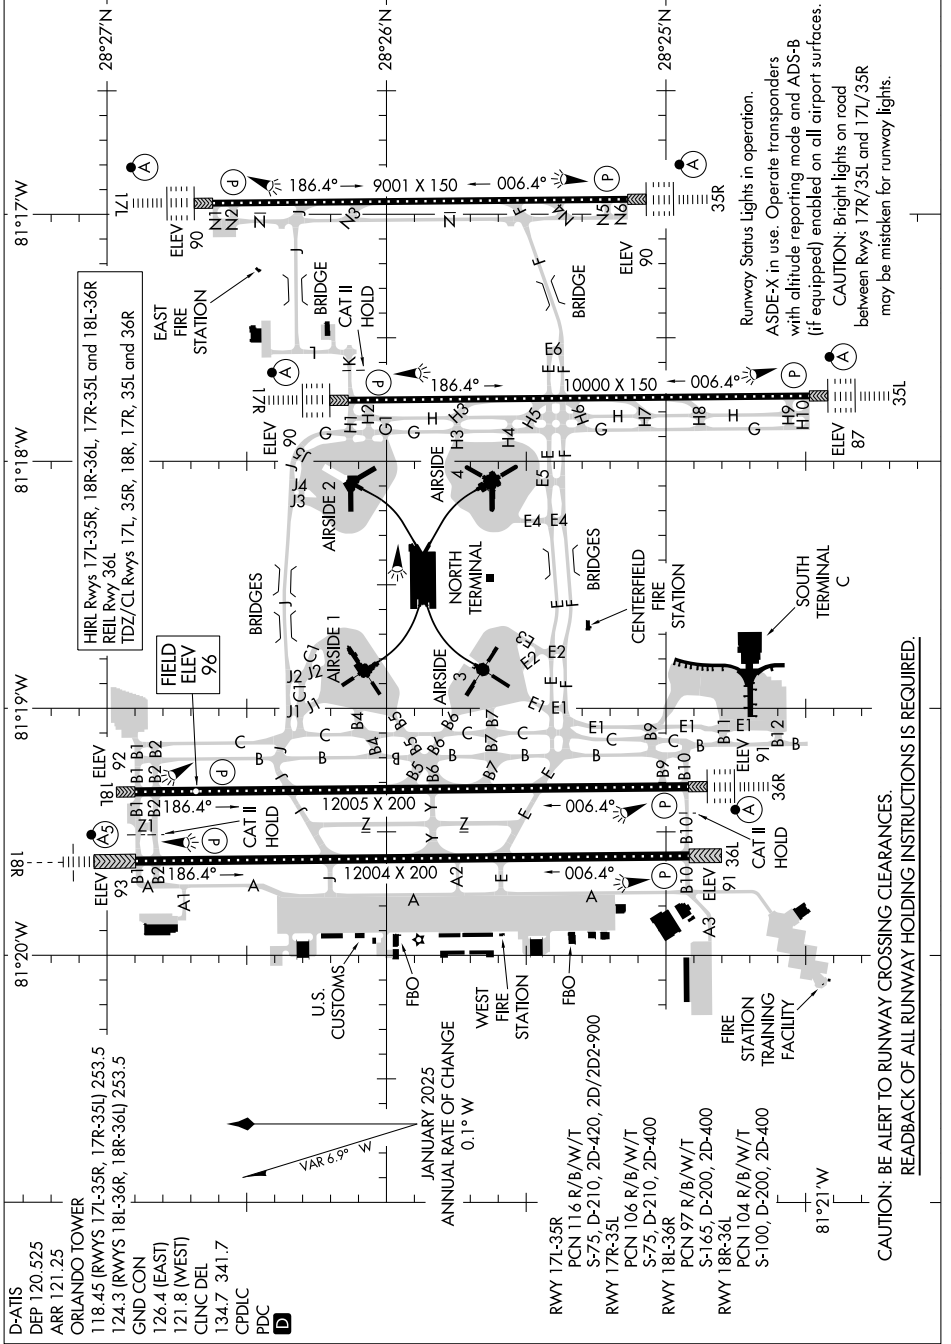

AIRPORT DIAGRAM

AL-571 (FAA)

ORLANDO INTL (MCO)
ORLANDO, FLORIDA

SE-3, 15 MAY 2025 to 12 JUN 2025

SE-3, 15 MAY 2025 to 12 JUN 2025

AIRPORT DIAGRAM

ORLANDO, FLORIDA
ORLANDO INTL (MCO)

CAUTION: BE ALERT TO RUNWAY CROSSING CLEARANCES.
REDBACK OF ALL RUNWAY HOLDING INSTRUCTIONS IS REQUIRED.